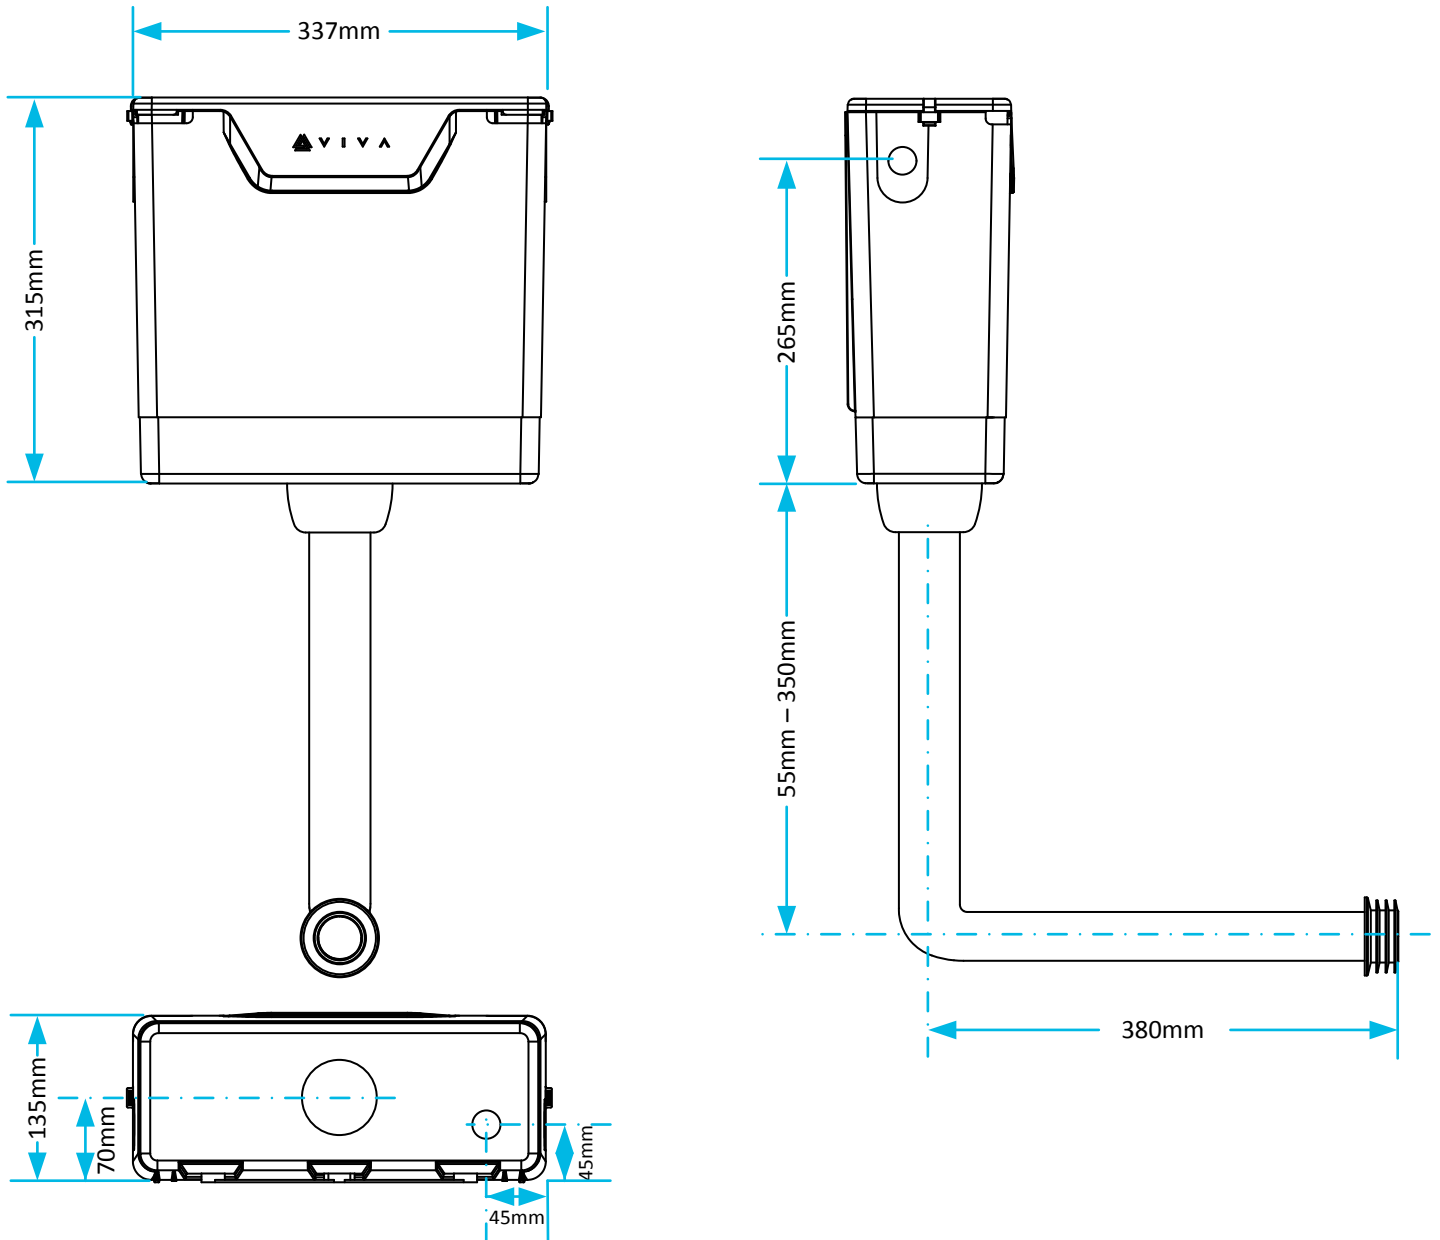

Technical Data Sheet

© Viva Sanitary
11/02/2015

Code:

SKYCC01

Description:

Skylo Universal Concealed Cistern