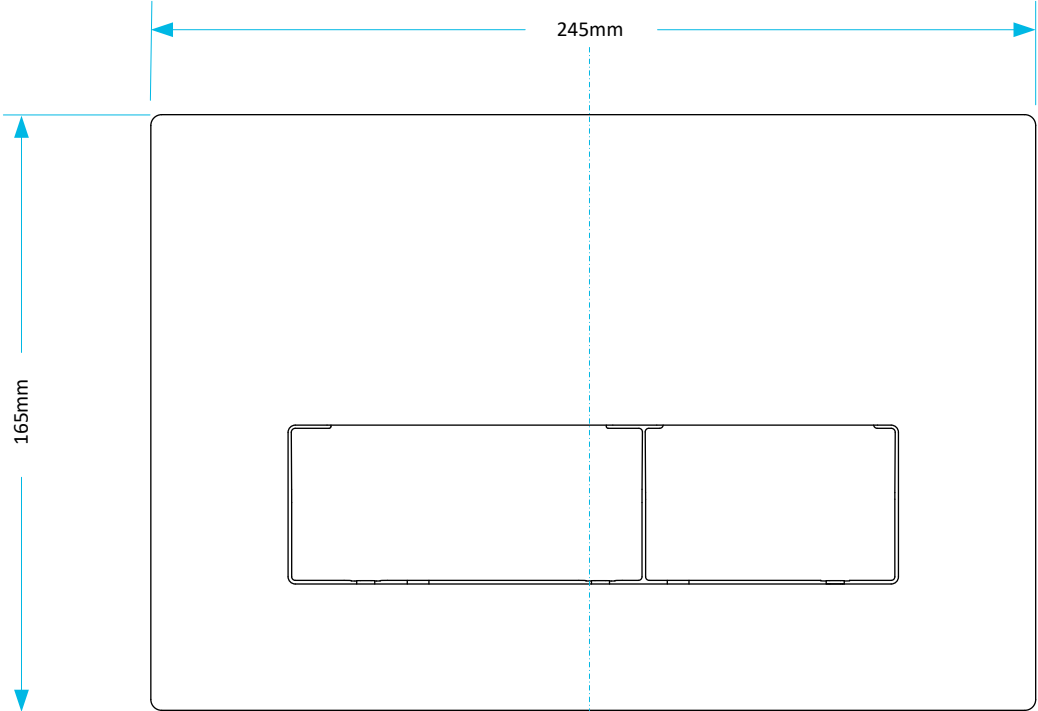

Technical Data Sheet

| | | | |
|--------------|---|-----------|-------------------------------|
| CODE: | ULTRA20 | | © Viva Sanitary 03/04/2023 |
| DESCRIPTION: | Skylo Ultra20 Gloss Chrome Dual Flush Plate | | |
| CATAGORY: | Cisterns | DRAWN BY: | RH VERIFIED BY: AH |