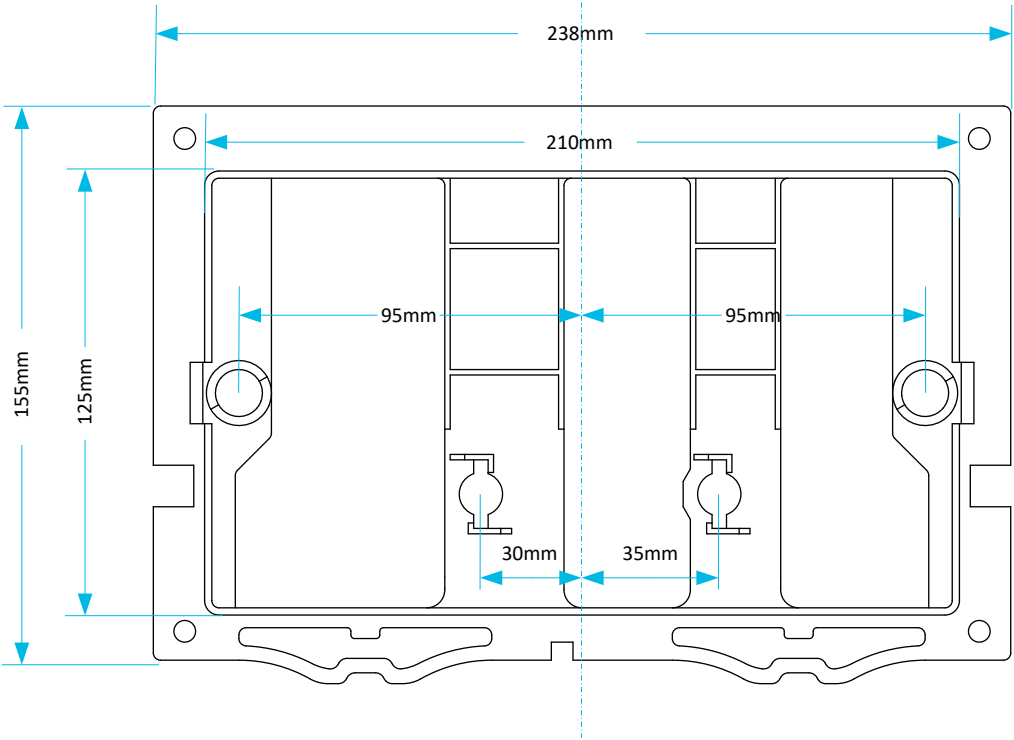

Technical Data Sheet

| | | | |
|--------------|---|-----------|-------------------------------|
| CODE: | ULTRA20 | | © Viva Sanitary 03/04/2023 |
| DESCRIPTION: | Skylo Ultra20 Gloss Chrome Dual Flush Plate | | |
| CATAGORY: | Cisterns | DRAWN BY: | RH VERIFIED BY: AH |