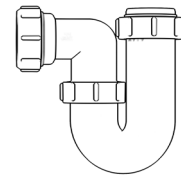

1½” Telescopic ‘P’ Trap

WARNING

We accept no liability for products fitted incorrectly, and where the correct testing procedures have not been used, resulting in the escape of water.

Please note: Save this instruction sheet for future reference
IMPORTANT: DO NOT use plumber’s putty to seal this fitting

For more information please contact us:
Tel: 0151 546 0531 E-mail: sales@vivasanitary.co.uk

Swivel ‘P’ Traps

Product Code: WTP3276
Description: 1¼” Swivel ‘P’ Trap
Outlet: 32mm **Seal:** 75mm

Product Code: WTP4076
Description: ½” Swivel ‘P’ Trap
Outlet: 40mm **Seal:** 75mm

Product Code: WTBT3276
Description: 1¼” Bottle Trap
Seal: 75mm

Product Code: WTBT4038
Description: ½” Bottle Trap
Seal: 38mm

Product Code: WTBT4076
Description: ½” Bottle Trap
Seal: 75mm

Product Code: WTBT32T
Description: 1¼” Telescopic Bottle Trap
Seal: 75mm

Product Code: WTB4050
Description: ½” x 50mm Seal Bath Trap
Seal: 50mm

Product Code: WTST01
Description: ½” Sink Trap with Single 135° Nozzle
Seal: 75mm

Product Code: WTST02
Description: ½” Sink Trap with Twin 135° Nozzles
Seal: 75mm