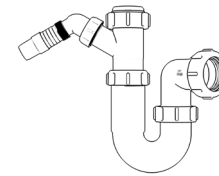

Product Code: WTBT3276
Description: 1¼” Bottle Trap
Seal: 75mm

Product Code: WTBT4038
Description: ½” Bottle Trap
Seal: 38mm

Product Code: WTBT4076
Description: ½” Bottle Trap
Seal: 75mm

Product Code: WTBT32T
Description: 1¼” Telescopic Bottle Trap
Seal: 75mm

Product Code: WTBT40T
Description: ½” Telescopic Bottle Trap
Seal: 75mm

Other Traps

Product Code: WTRT40
Description: ½” Swivel Running Trap
Seal: 75mm

Product Code: WTB4019
Description: ½” x 19mm Seal Bath Trap
Seal: 19mm

Product Code: WTB4050
Description: ½” x 50mm Seal Bath Trap
Seal: 50mm

Product Code: WTST01
Description: ½” Sink Trap with Single 135° Nozzle
Seal: 75mm

Product Code: WTST02
Description: ½” Sink Trap with Twin 135° Nozzles
Seal: 75mm

Product Code: WTBNH01
Description: ½” Bowl & Half Kit
Seal: 75mm

Product Code: WTTP32
Description: 1¼” Telescopic ‘P’ Trap
Seal: 75mm

Product Code: WTTP40
Description: 1½” Telescopic ‘P’ Trap
Seal: 75mm