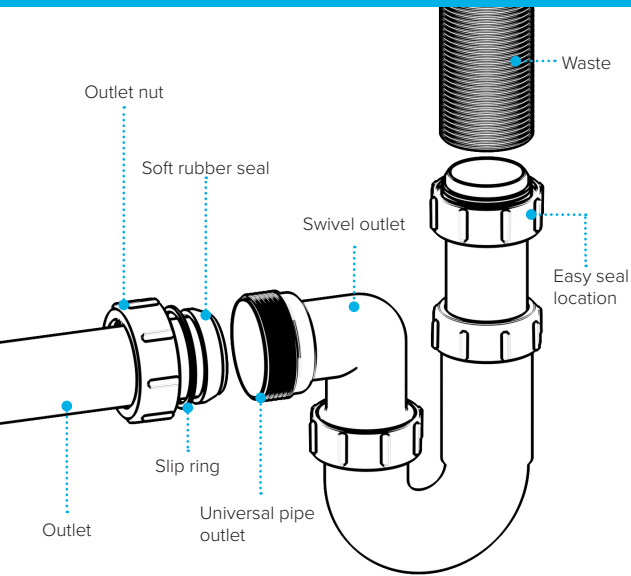

1½” Telescopic ‘P’ Trap

WARNING

We accept no liability for products fitted incorrectly, and where the correct testing procedures have not been used, resulting in the escape of water.

Please note: Save this instruction sheet for future reference
IMPORTANT: DO NOT use plumber’s putty to seal this fitting

Product Code: WTB4050
Description: ½” x 50mm Seal Bath Trap
Seal: 50mm

Product Code: WTST01
Description: ½” Sink Trap with Single 135° Nozzle
Seal: 75mm

Product Code: WTST02
Description: ½” Sink Trap with Twin 135° Nozzles
Seal: 75mm

Product Code: WTKT32CE
Description: 1¼” Straight Through Trap
Seal: 75mm

Product Code: WTS40
Description: ½” Shower Trap (50mm Tray)
Seal: 50mm

Product Code: WTS40
Description: ½” Shower Trap (90mm Tray)
Seal: 50mm

Product Code: WTWM01
Description: ½” Standpipe Trap
Seal: 75mm

Join Pro+ Installers club for exclusive benefits.

vivasanitary.co.uk/pro

Installation videos and further information available now.