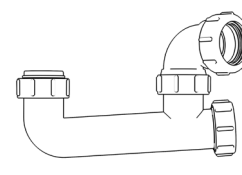

Product Code: WTBT3276
Description: 1¼” Bottle Trap
Seal: 75mm

Product Code: WTBT4038
Description: ½” Bottle Trap
Seal: 38mm

Product Code: WTBT4076
Description: ½” Bottle Trap
Seal: 75mm

Product Code: WTBT32T
Description: 1¼” Telescopic Bottle Trap
Seal: 75mm

Product Code: WTBT40T
Description: ½” Telescopic Bottle Trap
Seal: 75mm

Other Traps

Product Code: WTRT40
Description: ½” Swivel Running Trap
Seal: 75mm

Product Code: WTB4019
Description: ½” x 19mm Seal Bath Trap
Seal: 19mm

Product Code: WTB4050
Description: ½” x 50mm Seal Bath Trap
Seal: 50mm

Product Code: WTST01
Description: ½” Sink Trap with Single 135° Nozzle
Seal: 75mm

Product Code: WTST02
Description: ½” Sink Trap with Twin 135° Nozzles
Seal: 75mm

Product Code: WTBNH01
Description: ½” Bowl & Half Kit
Seal: 75mm

Product Code: WTTP32
Description: 1¼” Telescopic ‘P’ Trap
Seal: 75mm

Product Code: WTTP40
Description: 1½” Telescopic ‘P’ Trap
Seal: 75mm