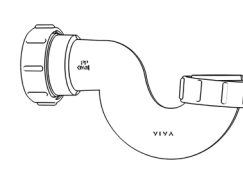

Swivel ‘S’ Traps

Product Code: WTS3276
Description: 1¼” Swivel ‘S’ Trap
Outlet: 32mm **Seal:** 75mm

Product Code: WTS4076
Description: ½” Swivel ‘S’ Trap
Outlet: 40mm **Seal:** 75mm

Bottle Traps

Product Code: WTBT3238
Description: 1¼” Bottle Trap
Seal: 38mm

Product Code: WTBT3276
Description: 1¼” Bottle Trap
Seal: 75mm

Product Code: WTBT4038
Description: ½” Bottle Trap
Seal: 38mm

Product Code: WTBT4076
Description: ½” Bottle Trap
Seal: 75mm

Product Code: WTBT32T
Description: 1¼” Telescopic Bottle Trap
Seal: 75mm

Product Code: WTBT40T
Description: ½” Telescopic Bottle Trap
Seal: 75mm

Other Traps

Product Code: WTRT40
Description: ½” Swivel Running Trap
Seal: 75mm

Product Code: WTB4019
Description: ½” x 19mm Seal Bath Trap
Seal: 19mm

Product Code: WTB4050
Description: ½” x 50mm Seal Bath Trap
Seal: 50mm

Product Code: WTST01
Description: ½” Sink Trap with Single 135° Nozzle
Seal: 75mm

Product Code: WTST02
Description: ½” Sink Trap with Twin 135° Nozzles
Seal: 75mm