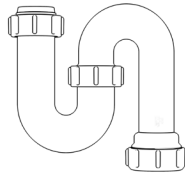

For more information please contact us:
Tel: 0151 546 0531 E-mail: sales@vivasanitary.co.uk

Swivel ‘P’ Traps

Product Code: WTP3276
Description: 1¼” Swivel ‘P’ Trap
Outlet: 32mm **Seal:** 75mm

Product Code: WTP4076
Description: ½” Swivel ‘P’ Trap
Outlet: 40mm **Seal:** 75mm

Swivel ‘S’ Traps

Product Code: WTS3276
Description: 1¼” Swivel ‘S’ Trap
Outlet: 32mm **Seal:** 75mm

Product Code: WTS4076
Description: ½” Swivel ‘S’ Trap
Outlet: 40mm **Seal:** 75mm

Bottle Traps

Product Code: WTBT3238
Description: 1¼” Bottle Trap
Seal: 38mm

Product Code: WTBT3276
Description: 1¼” Bottle Trap
Seal: 75mm

Product Code: WTBT4038
Description: ½” Bottle Trap
Seal: 38mm

Product Code: WTBT4076
Description: ½” Bottle Trap
Seal: 75mm

Product Code: WTBT32T
Description: 1¼” Telescopic Bottle Trap
Seal: 75mm

Product Code: WTB4050
Description: ½” x 50mm Seal Bath Trap
Seal: 50mm

Product Code: WTST01
Description: ½” Sink Trap with Single 135° Nozzle
Seal: 75mm

Product Code: WTST02
Description: ½” Sink Trap with Twin 135° Nozzles
Seal: 75mm