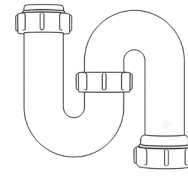

For more information please contact us:
Tel: 0151 546 0531 E-mail: sales@vivasanitary.co.uk

Swivel ‘P’ Traps

Product Code: WTP3276
Description: 1¼” Swivel ‘P’ Trap
Outlet: 32mm **Seal:** 75mm

Product Code: WTP4076
Description: ½” Swivel ‘P’ Trap
Outlet: 40mm **Seal:** 75mm

Swivel ‘S’ Traps

Product Code: WTS3276
Description: 1¼” Swivel ‘S’ Trap
Outlet: 32mm **Seal:** 75mm

Product Code: WTS4076
Description: ½” Swivel ‘S’ Trap
Outlet: 40mm **Seal:** 75mm

Bottle Traps

Product Code: WTBT3238
Description: 1¼” Bottle Trap
Seal: 38mm

Product Code: WTBT3276
Description: 1¼” Bottle Trap
Seal: 75mm

Product Code: WTBT4038
Description: ½” Bottle Trap
Seal: 38mm

Product Code: WTBT4076
Description: ½” Bottle Trap
Seal: 75mm

Product Code: WTBT32T
Description: 1¼” Telescopic Bottle Trap
Seal: 75mm

Product Code: WTB4050
Description: ½” x 50mm Seal Bath Trap
Seal: 50mm

Product Code: WTST01
Description: ½” Sink Trap with Single 135° Nozzle
Seal: 75mm

Product Code: WTST02
Description: ½” Sink Trap with Twin 135° Nozzles
Seal: 75mm