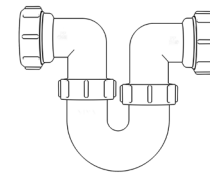

Swivel ‘S’ Traps

Product Code: WTS3276
Description: 1¼” Swivel ‘S’ Trap
Outlet: 32mm **Seal:** 75mm

Product Code: WTS4076
Description: ½” Swivel ‘S’ Trap
Outlet: 40mm **Seal:** 75mm

Bottle Traps

Product Code: WTBT3238
Description: 1¼” Bottle Trap
Seal: 38mm

Product Code: WTBT3276
Description: 1¼” Bottle Trap
Seal: 75mm

Product Code: WTBT4038
Description: ½” Bottle Trap
Seal: 38mm

Product Code: WTBT4076
Description: ½” Bottle Trap
Seal: 75mm

Product Code: WTBT32T
Description: 1¼” Telescopic Bottle Trap
Seal: 75mm

Product Code: WTBT40T
Description: ½” Telescopic Bottle Trap
Seal: 75mm

Other Traps

Product Code: WTRT40
Description: ½” Swivel Running Trap
Seal: 75mm

Product Code: WTB4019
Description: ½” x 19mm Seal Bath Trap
Seal: 19mm

Product Code: WTB4050
Description: ½” x 50mm Seal Bath Trap
Seal: 50mm

Product Code: WTST01
Description: ½” Sink Trap with Single 135° Nozzle
Seal: 75mm

Product Code: WTST02
Description: ½” Sink Trap with Twin 135° Nozzles
Seal: 75mm