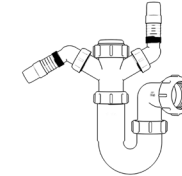

Product Code: WTBT3276
Description: 1¼” Bottle Trap
Seal: 75mm

Product Code: WTBT4038
Description: ½” Bottle Trap
Seal: 38mm

Product Code: WTBT4076
Description: ½” Bottle Trap
Seal: 75mm

Product Code: WTBT32T
Description: 1¼” Telescopic Bottle Trap
Seal: 75mm

Product Code: WTBT40T
Description: ½” Telescopic Bottle Trap
Seal: 75mm

Other Traps

Product Code: WTRT40
Description: ½” Swivel Running Trap
Seal: 75mm

Product Code: WTB4019
Description: ½” x 19mm Seal Bath Trap
Seal: 19mm

Product Code: WTB4050
Description: ½” x 50mm Seal Bath Trap
Seal: 50mm

Product Code: WTST01
Description: ½” Sink Trap with Single 135° Nozzle
Seal: 75mm

Product Code: WTST02
Description: ½” Sink Trap with Twin 135° Nozzles
Seal: 75mm

Product Code: WTBNH01
Description: ½” Bowl & Half Kit
Seal: 75mm

Product Code: WTTP32
Description: 1¼” Telescopic ‘P’ Trap
Seal: 75mm

Product Code: WTTP40
Description: 1½” Telescopic ‘P’ Trap
Seal: 75mm