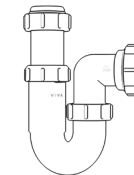

Product Code: WTBT3276
Description: 1¼” Bottle Trap
Seal: 75mm

Product Code: WTBT4038
Description: ½” Bottle Trap
Seal: 38mm

Product Code: WTBT4076
Description: ½” Bottle Trap
Seal: 75mm

Product Code: WTBT32T
Description: 1¼” Telescopic Bottle Trap
Seal: 75mm

Product Code: WTBT40T
Description: ½” Telescopic Bottle Trap
Seal: 75mm

Other Traps

Product Code: WTRT40
Description: ½” Swivel Running Trap
Seal: 75mm

Product Code: WTB4019
Description: ½” x 19mm Seal Bath Trap
Seal: 19mm

Product Code: WTB4050
Description: ½” x 50mm Seal Bath Trap
Seal: 50mm

Product Code: WTST01
Description: ½” Sink Trap with Single 135° Nozzle
Seal: 75mm

Product Code: WTST02
Description: ½” Sink Trap with Twin 135° Nozzles
Seal: 75mm

Product Code: WTBNH01
Description: ½” Bowl & Half Kit
Seal: 75mm

Product Code: WTTP32
Description: 1¼” Telescopic ‘P’ Trap
Seal: 75mm

Product Code: WTTP40
Description: 1½” Telescopic ‘P’ Trap
Seal: 75mm