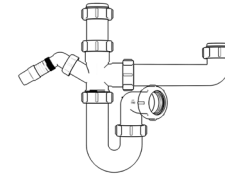

Product Code: WTBT3276
Description: 1¼” Bottle Trap
Seal: 75mm

Product Code: WTBT4038
Description: ½” Bottle Trap
Seal: 38mm

Product Code: WTBT4076
Description: ½” Bottle Trap
Seal: 75mm

Product Code: WTBT32T
Description: 1¼” Telescopic Bottle Trap
Seal: 75mm

Product Code: WTBT40T
Description: ½” Telescopic Bottle Trap
Seal: 75mm

Other Traps

Product Code: WTRT40
Description: ½” Swivel Running Trap
Seal: 75mm

Product Code: WTB4019
Description: ½” x 19mm Seal Bath Trap
Seal: 19mm

Product Code: WTB4050
Description: ½” x 50mm Seal Bath Trap
Seal: 50mm

Product Code: WTST01
Description: ½” Sink Trap with Single 135° Nozzle
Seal: 75mm

Product Code: WTST02
Description: ½” Sink Trap with Twin 135° Nozzles
Seal: 75mm

Product Code: WTBNH01
Description: ½” Bowl & Half Kit
Seal: 75mm

Product Code: WTTP32
Description: 1¼” Telescopic ‘P’ Trap
Seal: 75mm

Product Code: WTTP40
Description: 1½” Telescopic ‘P’ Trap
Seal: 75mm