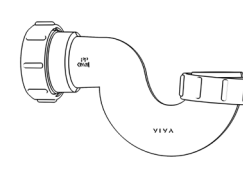

Product Code: WTS4076
Description: ½” Swivel ‘S’ Trap
Outlet: 40mm Seal: 75mm

Bottle Traps

Product Code: WTBT3238
Description: 1¼” Bottle Trap
Seal: 38mm

Product Code: WTBT3276
Description: 1¼” Bottle Trap
Seal: 75mm

Product Code: WTBT4038
Description: ½” Bottle Trap
Seal: 38mm

Product Code: WTBT4076
Description: ½” Bottle Trap
Seal: 75mm

Product Code: WTBT32T
Description: 1¼” Telescopic Bottle Trap
Seal: 75mm

Product Code: WTBT40T
Description: ½” Telescopic Bottle Trap
Seal: 75mm

Other Traps

Product Code: WTRT40
Description: ½” Swivel Running Trap
Seal: 75mm

Product Code: WTB4019
Description: ½” x 19mm Seal Bath Trap
Seal: 19mm

Product Code: WTB4050
Description: ½” x 50mm Seal Bath Trap
Seal: 50mm

Product Code: WTST01
Description: ½” Sink Trap with Single 135° Nozzle
Seal: 75mm

Product Code: WTST02
Description: ½” Sink Trap with Twin 135° Nozzles
Seal: 75mm

Product Code: WTBNH01
Description: ½” Bowl & Half Kit
Seal: 75mm