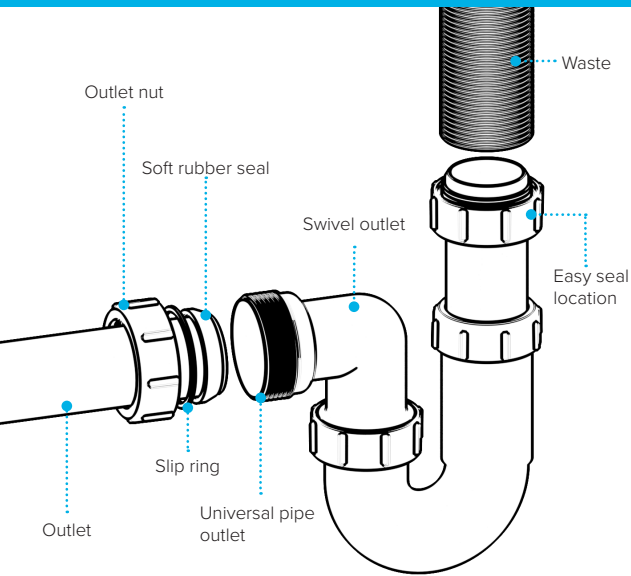

1½” Telescopic ‘P’ Trap

WARNING

We accept no liability for products fitted incorrectly, and where the correct testing procedures have not been used, resulting in the escape of water.

Please note: Save this instruction sheet for future reference
IMPORTANT: DO NOT use plumber's putty to seal this fitting

Swivel ‘P’ Traps

Product Code: WTP3276
Description: 1¼” Swivel ‘P’ Trap
Outlet: 32mm Seal: 75mm

Product Code: WTP4076
Description: ½” Swivel ‘P’ Trap
Outlet: 40mm Seal: 75mm

Swivel ‘S’ Traps

Product Code: WTS3276
Description: 1¼” Swivel ‘S’ Trap
Outlet: 32mm Seal: 75mm

Product Code: WTBT4038
Description: ½” Bottle Trap
Seal: 38mm

Product Code: WTBT4076
Description: ½” Bottle Trap
Seal: 75mm

Product Code: WTBT32T
Description: 1¼” Telescopic Bottle Trap
Seal: 75mm

Product Code: WTBT40T
Description: ½” Telescopic Bottle Trap
Seal: 75mm

Product Code: WTS40
Description: ½” Shower Trap (50mm Tray)
Seal: 50mm

Product Code: WTS40
Description: ½” Shower Trap (90mm Tray)
Seal: 50mm

Product Code: WTWM01
Description: ½” Standpipe Trap
Seal: 75mm