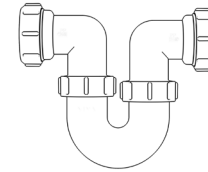

Product Code: WTS4076
Description: ½” Swivel ‘S’ Trap
Outlet: 40mm Seal: 75mm

Bottle Traps

Product Code: WTBT3238
Description: 1¼” Bottle Trap
Seal: 38mm

Product Code: WTBT3276
Description: 1¼” Bottle Trap
Seal: 75mm

Product Code: WTBT4038
Description: ½” Bottle Trap
Seal: 38mm

Product Code: WTBT4076
Description: ½” Bottle Trap
Seal: 75mm

Product Code: WTBT32T
Description: 1¼” Telescopic Bottle Trap
Seal: 75mm

Product Code: WTBT40T
Description: ½” Telescopic Bottle Trap
Seal: 75mm

Other Traps

Product Code: WTRT40
Description: ½” Swivel Running Trap
Seal: 75mm

Product Code: WTB4019
Description: ½” x 19mm Seal Bath Trap
Seal: 19mm

Product Code: WTB4050
Description: ½” x 50mm Seal Bath Trap
Seal: 50mm

Product Code: WTST01
Description: ½” Sink Trap with Single 135° Nozzle
Seal: 75mm

Product Code: WTST02
Description: ½” Sink Trap with Twin 135° Nozzles
Seal: 75mm

Product Code: WTBNH01
Description: ½” Bowl & Half Kit
Seal: 75mm