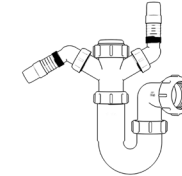

Product Code: WTS4076
Description: ½” Swivel ‘S’ Trap
Outlet: 40mm Seal: 75mm

Bottle Traps

Product Code: WTBT3238
Description: 1¼” Bottle Trap
Seal: 38mm

Product Code: WTBT3276
Description: 1¼” Bottle Trap
Seal: 75mm

Product Code: WTBT4038
Description: ½” Bottle Trap
Seal: 38mm

Product Code: WTBT4076
Description: ½” Bottle Trap
Seal: 75mm

Product Code: WTBT32T
Description: 1¼” Telescopic Bottle Trap
Seal: 75mm

Product Code: WTBT40T
Description: ½” Telescopic Bottle Trap
Seal: 75mm

Other Traps

Product Code: WTRT40
Description: ½” Swivel Running Trap
Seal: 75mm

Product Code: WTB4019
Description: ½” x 19mm Seal Bath Trap
Seal: 19mm

Product Code: WTB4050
Description: ½” x 50mm Seal Bath Trap
Seal: 50mm

Product Code: WTST01
Description: ½” Sink Trap with Single 135° Nozzle
Seal: 75mm

Product Code: WTST02
Description: ½” Sink Trap with Twin 135° Nozzles
Seal: 75mm

Product Code: WTBNH01
Description: ½” Bowl & Half Kit
Seal: 75mm