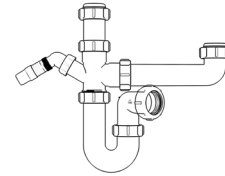

Product Code: WTS4076
Description: ½” Swivel ‘S’ Trap
Outlet: 40mm Seal: 75mm

Bottle Traps

Product Code: WTBT3238
Description: 1¼” Bottle Trap
Seal: 38mm

Product Code: WTBT3276
Description: 1¼” Bottle Trap
Seal: 75mm

Product Code: WTBT4038
Description: ½” Bottle Trap
Seal: 38mm

Product Code: WTBT4076
Description: ½” Bottle Trap
Seal: 75mm

Product Code: WTBT32T
Description: 1¼” Telescopic Bottle Trap
Seal: 75mm

Product Code: WTBT40T
Description: ½” Telescopic Bottle Trap
Seal: 75mm

Other Traps

Product Code: WTRT40
Description: ½” Swivel Running Trap
Seal: 75mm

Product Code: WTB4019
Description: ½” x 19mm Seal Bath Trap
Seal: 19mm

Product Code: WTB4050
Description: ½” x 50mm Seal Bath Trap
Seal: 50mm

Product Code: WTST01
Description: ½” Sink Trap with Single 135° Nozzle
Seal: 75mm

Product Code: WTST02
Description: ½” Sink Trap with Twin 135° Nozzles
Seal: 75mm

Product Code: WTBNH01
Description: ½” Bowl & Half Kit
Seal: 75mm