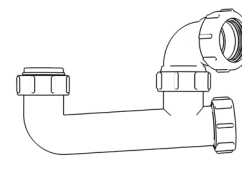

Product Code: WTS4076
Description: ½” Swivel ‘S’ Trap
Outlet: 40mm Seal: 75mm

Bottle Traps

Product Code: WTBT3238
Description: 1¼” Bottle Trap
Seal: 38mm

Product Code: WTBT3276
Description: 1¼” Bottle Trap
Seal: 75mm

Product Code: WTBT4038
Description: ½” Bottle Trap
Seal: 38mm

Product Code: WTBT4076
Description: ½” Bottle Trap
Seal: 75mm

Product Code: WTBT32T
Description: 1¼” Telescopic Bottle Trap
Seal: 75mm

Product Code: WTBT40T
Description: ½” Telescopic Bottle Trap
Seal: 75mm

Other Traps

Product Code: WTRT40
Description: ½” Swivel Running Trap
Seal: 75mm

Product Code: WTB4019
Description: ½” x 19mm Seal Bath Trap
Seal: 19mm

Product Code: WTB4050
Description: ½” x 50mm Seal Bath Trap
Seal: 50mm

Product Code: WTST01
Description: ½” Sink Trap with Single 135° Nozzle
Seal: 75mm

Product Code: WTST02
Description: ½” Sink Trap with Twin 135° Nozzles
Seal: 75mm

Product Code: WTBNH01
Description: ½” Bowl & Half Kit
Seal: 75mm