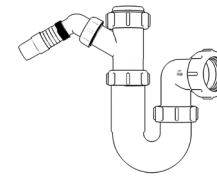

Product Code: WTS4076
Description: ½” Swivel ‘S’ Trap
Outlet: 40mm Seal: 75mm

Bottle Traps

Product Code: WTBT3238
Description: 1¼” Bottle Trap
Seal: 38mm

Product Code: WTBT3276
Description: 1¼” Bottle Trap
Seal: 75mm

Product Code: WTBT4038
Description: ½” Bottle Trap
Seal: 38mm

Product Code: WTBT4076
Description: ½” Bottle Trap
Seal: 75mm

Product Code: WTBT32T
Description: 1¼” Telescopic Bottle Trap
Seal: 75mm

Product Code: WTBT40T
Description: ½” Telescopic Bottle Trap
Seal: 75mm

Other Traps

Product Code: WTRT40
Description: ½” Swivel Running Trap
Seal: 75mm

Product Code: WTB4019
Description: ½” x 19mm Seal Bath Trap
Seal: 19mm

Product Code: WTB4050
Description: ½” x 50mm Seal Bath Trap
Seal: 50mm

Product Code: WTST01
Description: ½” Sink Trap with Single 135° Nozzle
Seal: 75mm

Product Code: WTST02
Description: ½” Sink Trap with Twin 135° Nozzles
Seal: 75mm

Product Code: WTBNH01
Description: ½” Bowl & Half Kit
Seal: 75mm