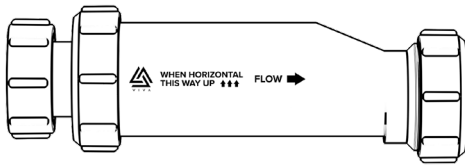

For horizontal installation

Right ✓