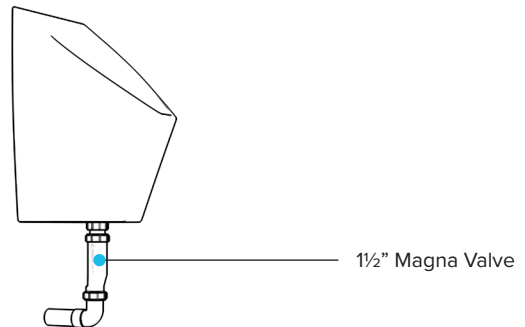

Fixing

The Magna Valve is a non-return valve with an internal membrane. The valve opens to allow water to be discharged, then automatically closes to prevent foul smells and sewer gases from entering the building. This product is very adaptable, and is suitable for installation under sinks, basins, bidets, baths and urinals.

Right ✓

Wrong ✗

Sink

Urinal

Basin

Washing Machine/Dishwasher

Bath

WARNING