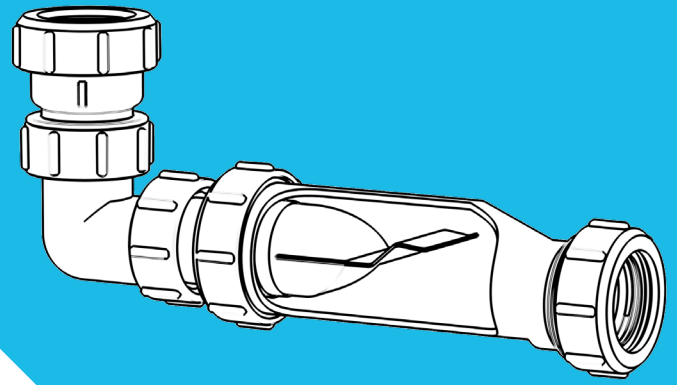

Fixing

The Magna Valve is a non-return valve with an internal membrane. The valve opens to allow water to be discharged, then automatically closes to prevent foul smells and sewer gases from entering the building. This product is very adaptable, and is suitable for installation under sinks, basins, bidets, baths and urinals.

- Can be installed in a horizontal or vertical position.
- Complete with 90° Inlet and Straight Compression Adapters.
- Drain cleaning products should not be poured down the Magna Valve.

For horizontal installation