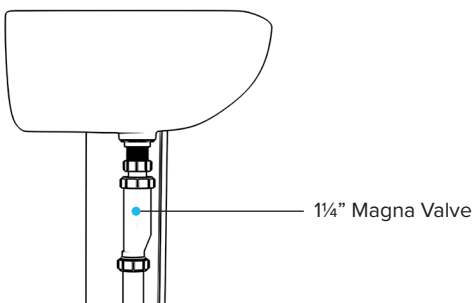

Fixing

The Magna Valve is a non-return valve with an internal membrane. The valve opens to allow water to be discharged, then automatically closes to prevent foul smells and sewer gases from entering the building. This product is very adaptable, and is suitable for installation under sinks, basins, bidets, baths and urinals.

- Can be installed in a horizontal or vertical position.
- Complete with 90° Inlet and Straight Compression Adapters.
- Drain cleaning products should not be poured down the Magna Valve.

For horizontal installation

Right ✓

Wrong ✗

Sink

Urinal

Basin

Washing Machine/Dishwasher

Bath

WARNING