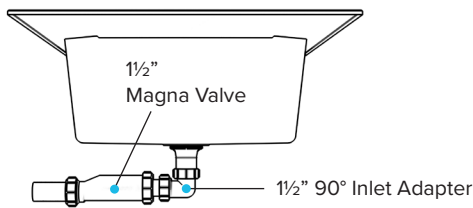

Fixing

The Magna Valve is a non-return valve with an internal membrane. The valve opens to allow water to be discharged, then automatically closes to prevent foul smells and sewer gases from entering the building. This product is very adaptable, and is suitable for installation under sinks, basins, bidets, baths and urinals.

- Can be installed in a horizontal or vertical position.
- Complete with 90° Inlet and Straight Compression Adapters.
- Drain cleaning products should not be poured down the Magna Valve.

For horizontal installation

Right ✓

Wrong ✗

Sink

Urinal

Basin

Washing Machine/Dishwasher

Bath

WARNING

We accept no liability for products fitted incorrectly, and where the correct testing procedures have not been used, resulting in the escape of water.

For more information please contact:

VIVA Sanitary, Units 1-2 Capitol Trading Park, Kirkby Bank Road, Knowsley Industrial Estate, Liverpool, L33 7SY
Tel: 0151 546 0531 Fax: 0151 549 4187 Email: sales@vivasanitary.co.uk
www.vivasanitary.co.uk