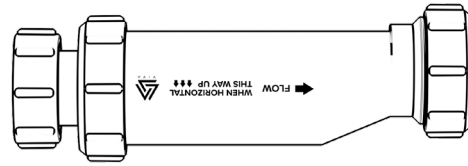

Fixing

The Magna Valve is a non-return valve with an internal membrane. The valve opens to allow water to be discharged, then automatically closes to prevent foul smells and sewer gases from entering the building. This product is very adaptable, and is suitable for installation under sinks, basins, bidets, baths and urinals.

- Can be installed in a horizontal or vertical position.
- Complete with 90° Inlet and Straight Compression Adapters.
- Drain cleaning products should not be poured down the Magna Valve.

For horizontal installation

Right ✓

Wrong ✗

Sink

Urinal

Basin

Washing Machine/Dishwasher

Bath

WARNING