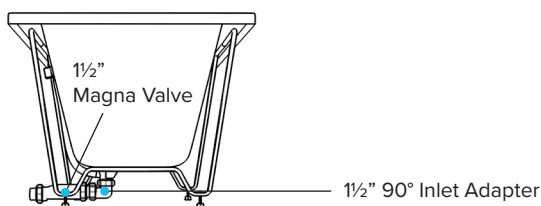

Fixing

The Magna Valve is a non-return valve with an internal membrane. The valve opens to allow water to be discharged, then automatically closes to prevent foul smells and sewer gases from entering the building. This product is very adaptable, and is suitable for installation under sinks, basins, bidets, baths and urinals.

Right ✓

Wrong ✗

Sink

Urinal

Basin

Washing Machine/Dishwasher

Bath

WARNING