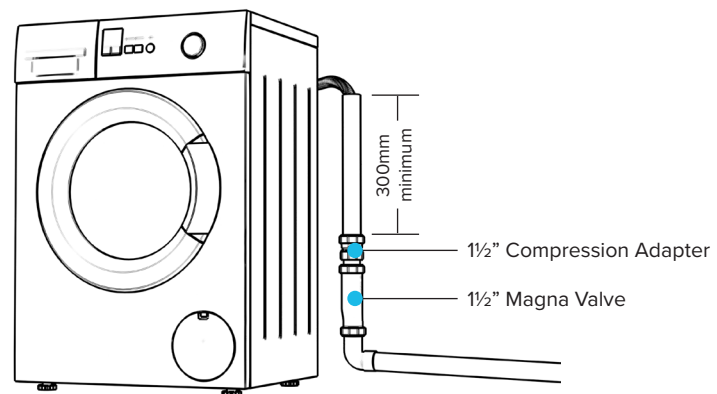

Fixing

The Magna Valve is a non-return valve with an internal membrane. The valve opens to allow water to be discharged, then automatically closes to prevent foul smells and sewer gases from entering the building. This product is very adaptable, and is suitable for installation under sinks, basins, bidets, baths and urinals.

- Can be installed in a horizontal or vertical position.
- Complete with 90° Inlet and Straight Compression Adapters.
- Drain cleaning products should not be poured down the Magna Valve.

For horizontal installation

Right ✓

Wrong ✗

Sink

Urinal

Basin

Washing Machine/Dishwasher

Bath

WARNING