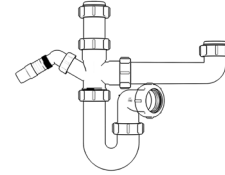

Product Code: WTB3276
Description: 1¼” Bottle Trap
Seal: 75mm

Product Code: WTB4038
Description: 1½” Bottle Trap
Seal: 38mm

Product Code: WTB4076
Description: 1½” Bottle Trap
Seal: 75mm

Product Code: WTB32T
Description: 1¼” Telescopic Bottle Trap
Seal: 75mm

Product Code: WTB40T
Description: 1½” Telescopic Bottle Trap
Seal: 75mm

Other Traps

Product Code: WTRT40
Description: 1½” Swivel Running Trap
Seal: 75mm

Product Code: WTB4019
Description: 1½” x 19mm Seal Bath Trap
Seal: 19mm

Product Code: WTB4050
Description: 1½” x 50mm Seal Bath Trap
Seal: 50mm

Product Code: WTST01
Description: 1½” Sink Trap with Single 135° Nozzle
Seal: 75mm

Product Code: WTST02
Description: 1½” Sink Trap with Twin 135° Nozzles
Seal: 75mm

Product Code: WTBNH01
Description: 1½” Bowl & Half Kit
Seal: 75mm

Product Code: WTTP32
Description: 1¼” Telescopic ‘P’ Trap
Seal: 75mm

Product Code: WTTP40
Description: 1½” Telescopic ‘P’ Trap
Seal: 75mm