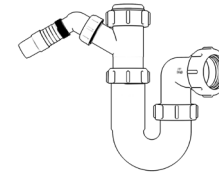

Product Code: WTB3276
Description: 1¼” Bottle Trap
Seal: 75mm

Product Code: WTB4038
Description: 1½” Bottle Trap
Seal: 38mm

Product Code: WTB4076
Description: 1½” Bottle Trap
Seal: 75mm

Product Code: WTB32T
Description: 1¼” Telescopic Bottle Trap
Seal: 75mm

Product Code: WTB40T
Description: 1½” Telescopic Bottle Trap
Seal: 75mm

Other Traps

Product Code: WTRT40
Description: 1½” Swivel Running Trap
Seal: 75mm

Product Code: WTB4019
Description: 1½” x 19mm Seal Bath Trap
Seal: 19mm

Product Code: WTB4050
Description: 1½” x 50mm Seal Bath Trap
Seal: 50mm

Product Code: WTST01
Description: 1½” Sink Trap with Single 135° Nozzle
Seal: 75mm

Product Code: WTST02
Description: 1½” Sink Trap with Twin 135° Nozzles
Seal: 75mm

Product Code: WTBNH01
Description: 1½” Bowl & Half Kit
Seal: 75mm

Product Code: WTTP32
Description: 1¼” Telescopic ‘P’ Trap
Seal: 75mm

Product Code: WTTP40
Description: 1½” Telescopic ‘P’ Trap
Seal: 75mm