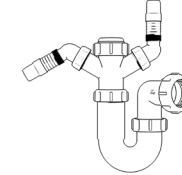

Product Code: WTB3276
Description: 1¼” Bottle Trap
Seal: 75mm

Product Code: WTB4038
Description: 1½” Bottle Trap
Seal: 38mm

Product Code: WTB4076
Description: 1½” Bottle Trap
Seal: 75mm

Product Code: WTB32T
Description: 1¼” Telescopic Bottle Trap
Seal: 75mm

Product Code: WTB40T
Description: 1½” Telescopic Bottle Trap
Seal: 75mm

Other Traps

Product Code: WTRT40
Description: 1½” Swivel Running Trap
Seal: 75mm

Product Code: WTB4019
Description: 1½” x 19mm Seal Bath Trap
Seal: 19mm

Product Code: WTB4050
Description: 1½” x 50mm Seal Bath Trap
Seal: 50mm

Product Code: WTST01
Description: 1½” Sink Trap with Single 135° Nozzle
Seal: 75mm

Product Code: WTST02
Description: 1½” Sink Trap with Twin 135° Nozzles
Seal: 75mm

Product Code: WTBNH01
Description: 1½” Bowl & Half Kit
Seal: 75mm

Product Code: WTTP32
Description: 1¼” Telescopic ‘P’ Trap
Seal: 75mm

Product Code: WTTP40
Description: 1½” Telescopic ‘P’ Trap
Seal: 75mm