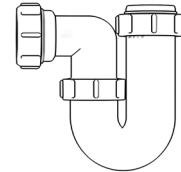

1½” Swivel Running Trap

WARNING

We accept no liability for products fitted incorrectly, and where the correct testing procedures have not been used, resulting in the escape of water.

Please note: Save this instruction sheet for future reference
IMPORTANT: DO NOT use plumber's putty to seal this fitting

For more information please contact us:
Tel: 0151 546 0531 E-mail: sales@vivasanitary.co.uk

Swivel “P” Traps

Product Code: WTP3276
Description: 1¼” Swivel ‘P’ Trap
Outlet: 32mm Seal: 75mm

Product Code: WTP4076
Description: 1½” Swivel ‘P’ Trap
Outlet: 40mm Seal: 75mm

Product Code: WTB3276
Description: 1¼” Bottle Trap
Seal: 75mm

Product Code: WTB4038
Description: 1½” Bottle Trap
Seal: 38mm

Product Code: WTB4076
Description: 1½” Bottle Trap
Seal: 75mm

Product Code: WTB32T
Description: 1¼” Telescopic Bottle Trap
Seal: 75mm

Product Code: WTB4050
Description: 1½” x 50mm Seal Bath Trap
Seal: 50mm

Product Code: WTST01
Description: 1½” Sink Trap with Single 135° Nozzle
Seal: 75mm

Product Code: WTST02
Description: 1½” Sink Trap with Twin 135° Nozzles
Seal: 75mm