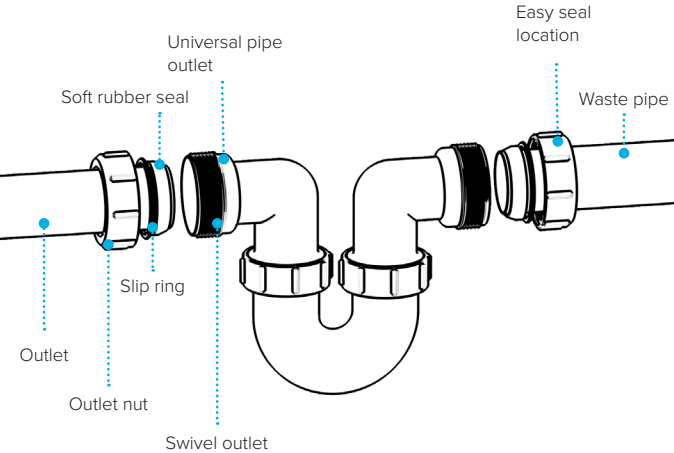

1½” Swivel Running Trap

WARNING

We accept no liability for products fitted incorrectly, and where the correct testing procedures have not been used, resulting in the escape of water.

Please note: Save this instruction sheet for future reference
IMPORTANT: DO NOT use plumber's putty to seal this fitting

Product Code: WTB4050
Description: 1½” x 50mm Seal Bath Trap
Seal: 50mm

Product Code: WTST01
Description: 1½” Sink Trap with Single 135° Nozzle
Seal: 75mm

Product Code: WTST02
Description: 1½” Sink Trap with Twin 135° Nozzles
Seal: 75mm

Product Code: WTKT32CE
Description: 1¼” Straight Through Trap
Seal: 75mm

Product Code: WTS40
Description: 1½” Shower Trap (50mm Tray)
Seal: 50mm

Product Code: WTS40
Description: 1½” Shower Trap (90mm Tray)
Seal: 50mm

Product Code: WTW01
Description: 1½” Standpipe Trap
Seal: 75mm

Join Pro+ Installers club for exclusive benefits.

vivasanitary.co.uk/pro

Installation videos and further information available now.