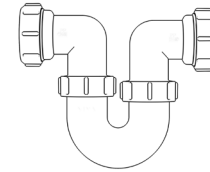

Swivel “S” Traps

Product Code: WTS3276
Description: 1¼” Swivel ‘S’ Trap
Outlet: 32mm Seal: 75mm

Product Code: WTS4076
Description: 1½” Swivel ‘S’ Trap
Outlet: 40mm Seal: 75mm

Bottle Traps

Product Code: WTB3238
Description: 1¼” Bottle Trap
Seal: 38mm

Product Code: WTB3276
Description: 1¼” Bottle Trap
Seal: 75mm

Product Code: WTB4038
Description: 1½” Bottle Trap
Seal: 38mm

Product Code: WTB4076
Description: 1½” Bottle Trap
Seal: 75mm

Product Code: WTB32T
Description: 1¼” Telescopic Bottle Trap
Seal: 75mm

Product Code: WTB40T
Description: 1½” Telescopic Bottle Trap
Seal: 75mm

Other Traps

Product Code: WTRT40
Description: 1½” Swivel Running Trap
Seal: 75mm

Product Code: WTB4019
Description: 1½” x 19mm Seal Bath Trap
Seal: 19mm

Product Code: WTB4050
Description: 1½” x 50mm Seal Bath Trap
Seal: 50mm

Product Code: WTST01
Description: 1½” Sink Trap with Single 135° Nozzle
Seal: 75mm

Product Code: WTST02
Description: 1½” Sink Trap with Twin 135° Nozzles
Seal: 75mm