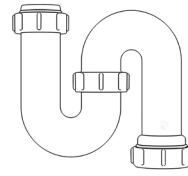

For more information please contact us:
Tel: 0151 546 0531 E-mail: sales@vivasanitary.co.uk

Swivel “P” Traps

Product Code: WTP3276
Description: 1¼” Swivel ‘P’ Trap
Outlet: 32mm Seal: 75mm

Product Code: WTP4076
Description: 1½” Swivel ‘P’ Trap
Outlet: 40mm Seal: 75mm

Swivel “S” Traps

Product Code: WTS3276
Description: 1¼” Swivel ‘S’ Trap
Outlet: 32mm Seal: 75mm

Product Code: WTS4076
Description: 1½” Swivel ‘S’ Trap
Outlet: 40mm Seal: 75mm

Bottle Traps

Product Code: WTB3238
Description: 1¼” Bottle Trap
Seal: 38mm

Product Code: WTB3276
Description: 1¼” Bottle Trap
Seal: 75mm

Product Code: WTB4038
Description: 1½” Bottle Trap
Seal: 38mm

Product Code: WTB4076
Description: 1½” Bottle Trap
Seal: 75mm

Product Code: WTB32T
Description: 1¼” Telescopic Bottle Trap
Seal: 75mm

Product Code: WTB4050
Description: 1½” x 50mm Seal Bath Trap
Seal: 50mm

Product Code: WTST01
Description: 1½” Sink Trap with Single 135° Nozzle
Seal: 75mm

Product Code: WTST02
Description: 1½” Sink Trap with Twin 135° Nozzles
Seal: 75mm