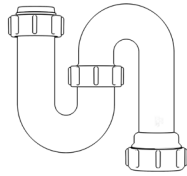

For more information please contact us:
Tel: 0151 546 0531 E-mail: sales@vivasanitary.co.uk

Swivel “P” Traps

Product Code: WTP3276
Description: 1¼” Swivel ‘P’ Trap
Outlet: 32mm Seal: 75mm

Product Code: WTP4076
Description: 1½” Swivel ‘P’ Trap
Outlet: 40mm Seal: 75mm

Swivel “S” Traps

Product Code: WTS3276
Description: 1¼” Swivel ‘S’ Trap
Outlet: 32mm Seal: 75mm

Product Code: WTS4076
Description: 1½” Swivel ‘S’ Trap
Outlet: 40mm Seal: 75mm

Bottle Traps

Product Code: WTB3238
Description: 1¼” Bottle Trap
Seal: 38mm

Product Code: WTB3276
Description: 1¼” Bottle Trap
Seal: 75mm

Product Code: WTB4038
Description: 1½” Bottle Trap
Seal: 38mm

Product Code: WTB4076
Description: 1½” Bottle Trap
Seal: 75mm

Product Code: WTB32T
Description: 1¼” Telescopic Bottle Trap
Seal: 75mm

Product Code: WTB4050
Description: 1½” x 50mm Seal Bath Trap
Seal: 50mm

Product Code: WTST01
Description: 1½” Sink Trap with Single 135° Nozzle
Seal: 75mm

Product Code: WTST02
Description: 1½” Sink Trap with Twin 135° Nozzles
Seal: 75mm