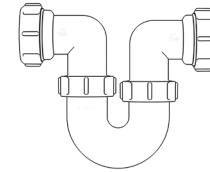

Product Code: WTS4076
Description: 1½” Swivel ‘S’ Trap
Outlet: 40mm Seal: 75mm

Bottle Traps

Product Code: WTB3238
Description: 1¼” Bottle Trap
Seal: 38mm

Product Code: WTB3276
Description: 1¼” Bottle Trap
Seal: 75mm

Product Code: WTB4038
Description: 1½” Bottle Trap
Seal: 38mm

Product Code: WTB4076
Description: 1½” Bottle Trap
Seal: 75mm

Product Code: WTB32T
Description: 1¼” Telescopic Bottle Trap
Seal: 75mm

Product Code: WTB40T
Description: 1½” Telescopic Bottle Trap
Seal: 75mm

Other Traps

Product Code: WTRT40
Description: 1½” Swivel Running Trap
Seal: 75mm

Product Code: WTB4019
Description: 1½” x 19mm Seal Bath Trap
Seal: 19mm

Product Code: WTB4050
Description: 1½” x 50mm Seal Bath Trap
Seal: 50mm

Product Code: WTST01
Description: 1½” Sink Trap with Single 135° Nozzle
Seal: 75mm

Product Code: WTST02
Description: 1½” Sink Trap with Twin 135° Nozzles
Seal: 75mm

Product Code: WTBNH01
Description: 1½” Bowl & Half Kit
Seal: 75mm