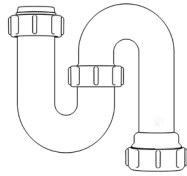

Swivel “P” Traps

Product Code: WTP3276
Description: 1¼” Swivel ‘P’ Trap
Outlet: 32mm Seal: 75mm

Product Code: WTP4076
Description: 1½” Swivel ‘P’ Trap
Outlet: 40mm Seal: 75mm

Swivel “S” Traps

Product Code: WTS3276
Description: 1¼” Swivel ‘S’ Trap
Outlet: 32mm Seal: 75mm

Product Code: WTS4076
Description: 1½” Swivel ‘S’ Trap
Outlet: 40mm Seal: 75mm

Bottle Traps

Product Code: WTB3238
Description: 1¼” Bottle Trap
Seal: 38mm

Product Code: WTB3276
Description: 1¼” Bottle Trap
Seal: 75mm

Product Code: WTB4038
Description: 1½” Bottle Trap
Seal: 38mm

Product Code: WTB4076
Description: 1½” Bottle Trap
Seal: 75mm

Product Code: WTB32T
Description: 1¼” Telescopic Bottle Trap
Seal: 75mm

Product Code: WTB40T
Description: 1½” Telescopic Bottle Trap
Seal: 75mm

Product Code: WTST01
Description: 1½” Sink Trap with Single 135° Nozzle
Seal: 75mm

Product Code: WTST02
Description: 1½” Sink Trap with Twin 135° Nozzles
Seal: 75mm

Product Code: WTBNH01
Description: 1½” Bowl & Half Kit
Seal: 75mm