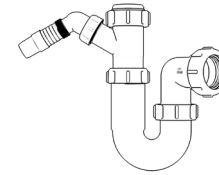

Product Code: WTB4038
Description: 1½” Bottle Trap
Seal: 38mm

Product Code: WTB4076
Description: 1½” Bottle Trap
Seal: 75mm

Product Code: WTB32T
Description: 1¼” Telescopic Bottle Trap
Seal: 75mm

Product Code: WTB40T
Description: 1½” Telescopic Bottle Trap
Seal: 75mm

Other Traps

Product Code: WTRT40
Description: 1½” Swivel Running Trap
Seal: 75mm

Product Code: WTB4019
Description: 1½” x 19mm Seal Bath Trap
Seal: 19mm

Product Code: WTB4050
Description: 1½” x 50mm Seal Bath Trap
Seal: 50mm

Product Code: WTST01
Description: 1½” Sink Trap with Single 135° Nozzle
Seal: 75mm

Product Code: WTST02
Description: 1½” Sink Trap with Twin 135° Nozzles
Seal: 75mm

Product Code: WTBNH01
Description: 1½” Bowl & Half Kit
Seal: 75mm

Product Code: WTTP32
Description: 1¼” Telescopic ‘P’ Trap
Seal: 75mm

Product Code: WTTP40
Description: 1½” Telescopic ‘P’ Trap
Seal: 75mm

Product Code: WTKT32CE
Description: 1¼” Straight Through Trap
Seal: 75mm