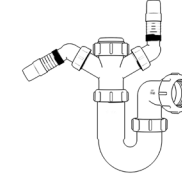

Product Code: WTB4038
Description: 1½” Bottle Trap
Seal: 38mm

Product Code: WTB4076
Description: 1½” Bottle Trap
Seal: 75mm

Product Code: WTB32T
Description: 1¼” Telescopic Bottle Trap
Seal: 75mm

Product Code: WTB40T
Description: 1½” Telescopic Bottle Trap
Seal: 75mm

Other Traps

Product Code: WTRT40
Description: 1½” Swivel Running Trap
Seal: 75mm

Product Code: WTB4019
Description: 1½” x 19mm Seal Bath Trap
Seal: 19mm

Product Code: WTB4050
Description: 1½” x 50mm Seal Bath Trap
Seal: 50mm

Product Code: WTST01
Description: 1½” Sink Trap with Single 135° Nozzle
Seal: 75mm

Product Code: WTST02
Description: 1½” Sink Trap with Twin 135° Nozzles
Seal: 75mm

Product Code: WTBNH01
Description: 1½” Bowl & Half Kit
Seal: 75mm

Product Code: WTTP32
Description: 1¼” Telescopic ‘P’ Trap
Seal: 75mm

Product Code: WTTP40
Description: 1½” Telescopic ‘P’ Trap
Seal: 75mm

Product Code: WTKT32CE
Description: 1¼” Straight Through Trap
Seal: 75mm