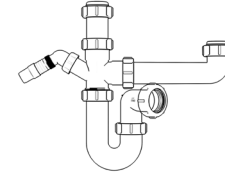

Product Code: WTB4038
Description: 1½” Bottle Trap
Seal: 38mm

Product Code: WTB4076
Description: 1½” Bottle Trap
Seal: 75mm

Product Code: WTB32T
Description: 1¼” Telescopic Bottle Trap
Seal: 75mm

Product Code: WTB40T
Description: 1½” Telescopic Bottle Trap
Seal: 75mm

Other Traps

Product Code: WTRT40
Description: 1½” Swivel Running Trap
Seal: 75mm

Product Code: WTB4019
Description: 1½” x 19mm Seal Bath Trap
Seal: 19mm

Product Code: WTB4050
Description: 1½” x 50mm Seal Bath Trap
Seal: 50mm

Product Code: WTST01
Description: 1½” Sink Trap with Single 135° Nozzle
Seal: 75mm

Product Code: WTST02
Description: 1½” Sink Trap with Twin 135° Nozzles
Seal: 75mm

Product Code: WTBNH01
Description: 1½” Bowl & Half Kit
Seal: 75mm

Product Code: WTTP32
Description: 1¼” Telescopic ‘P’ Trap
Seal: 75mm

Product Code: WTTP40
Description: 1½” Telescopic ‘P’ Trap
Seal: 75mm

Product Code: WTKT32CE
Description: 1¼” Straight Through Trap
Seal: 75mm