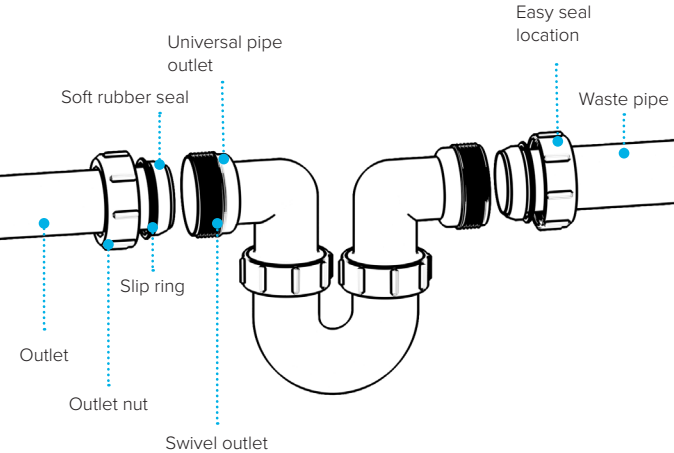

1½” Swivel Running Trap

WARNING

We accept no liability for products fitted incorrectly, and where the correct testing procedures have not been used, resulting in the escape of water.

Please note: Save this instruction sheet for future reference
IMPORTANT: DO NOT use plumber's putty to seal this fitting

Swivel “P” Traps

Product Code: WTP3276
Description: 1¼” Swivel ‘P’ Trap
Outlet: 32mm Seal: 75mm

Product Code: WTP4076
Description: 1½” Swivel ‘P’ Trap
Outlet: 40mm Seal: 75mm

Swivel “S” Traps

Product Code: WTS3276
Description: 1¼” Swivel ‘S’ Trap
Outlet: 32mm Seal: 75mm

Other Traps

Product Code: WTRT40
Description: 1½” Swivel Running Trap
Seal: 75mm

Product Code: WTB4019
Description: 1½” x 19mm Seal Bath Trap
Seal: 19mm

Product Code: WTB4050
Description: 1½” x 50mm Seal Bath Trap
Seal: 50mm

Product Code: WTS40
Description: 1½” Shower Trap (50mm Tray)
Seal: 50mm

Product Code: WTS40
Description: 1½” Shower Trap (90mm Tray)
Seal: 50mm

Product Code: WTW01
Description: 1½” Standpipe Trap
Seal: 75mm