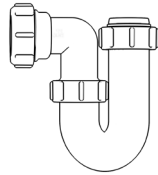

# 1½" x 50mm Seal Bath Trap

## WARNING

We accept no liability for products fitted incorrectly, and where the correct testing procedures have not been used, resulting in the escape of water.

Please note: Save this instruction sheet for future reference  
**IMPORTANT: DO NOT use plumber's putty to seal this fitting**

## Swivel "P" Traps

Product Code: WTP3276  
Description: 1¼" Swivel 'P' Trap  
Outlet: 32mm Seal: 75mm

Product Code: WTP4076  
Description: 1½" Swivel 'P' Trap  
Outlet: 40mm Seal: 75mm

Product Code: WTST01  
Description: 1½" Sink Trap with Single 135° Nozzle  
Seal: 75mm

Product Code: WTST02  
Description: 1½" Sink Trap with Twin 135° Nozzles  
Seal: 75mm

Product Code: WTBNH01  
Description: 1½" Bowl & Half Kit  
Seal: 75mm