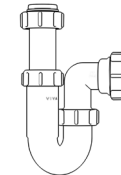

## Bottle Traps

Product Code: WTBT3238  
Description: 1¼" Bottle Trap  
Seal: 38mm

Product Code: WTBT3276  
Description: 1½" Bottle Trap  
Seal: 75mm

Product Code: WTBT4038  
Description: 1½" Bottle Trap  
Seal: 38mm

Product Code: WTBT4076  
Description: 1½" Bottle Trap  
Seal: 75mm

Product Code: WTBT32T  
Description: 1¼" Telescopic Bottle Trap  
Seal: 75mm

Product Code: WTBT40T  
Description: 1½" Telescopic Bottle Trap  
Seal: 75mm

## Other Traps

Product Code: WTRT40  
Description: 1½" Swivel Running Trap  
Seal: 75mm

Product Code: WTB4019  
Description: 1½" x 19mm Seal Bath Trap  
Seal: 19mm

Product Code: WTB4050  
Description: 1½" x 50mm Seal Bath Trap  
Seal: 50mm

Product Code: WTST01  
Description: 1½" Sink Trap with Single 135° Nozzle  
Seal: 75mm

Product Code: WTST02  
Description: 1½" Sink Trap with Twin 135° Nozzles  
Seal: 75mm

Product Code: WTBNH01  
Description: 1½" Bowl & Half Kit  
Seal: 75mm