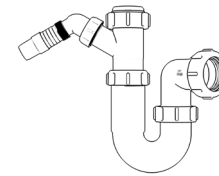

Product Code: WTBT4076  
Description: 1½" Bottle Trap  
Seal: 75mm

Product Code: WTBT32T  
Description: 1¼" Telescopic Bottle Trap  
Seal: 75mm

Product Code: WTBT40T  
Description: 1½" Telescopic Bottle Trap  
Seal: 75mm

## Other Traps

Product Code: WTRT40  
Description: 1½" Swivel Running Trap  
Seal: 75mm

Product Code: WTB4019  
Description: 1½" x 19mm Seal Bath Trap  
Seal: 19mm

Product Code: WTB4050  
Description: 1½" x 50mm Seal Bath Trap  
Seal: 50mm

Product Code: WTST01  
Description: 1½" Sink Trap with Single 135° Nozzle  
Seal: 75mm

Product Code: WTST02  
Description: 1½" Sink Trap with Twin 135° Nozzles  
Seal: 75mm

Product Code: WTBNH01  
Description: 1½" Bowl & Half Kit  
Seal: 75mm

Product Code: WTTP32  
Description: 1¼" Telescopic 'P' Trap  
Seal: 75mm

Product Code: WTTP40  
Description: 1½" Telescopic 'P' Trap  
Seal: 75mm

Product Code: WTKT32CE  
Description: 1½" Straight Through Trap  
Seal: 75mm