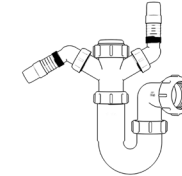

## Bottle Traps

Product Code: WTBT3238  
Description: 1¼" Bottle Trap  
Seal: 38mm

Product Code: WTBT3276  
Description: 1½" Bottle Trap  
Seal: 75mm

Product Code: WTBT4038  
Description: 1½" Bottle Trap  
Seal: 38mm

Product Code: WTBT4076  
Description: 1½" Bottle Trap  
Seal: 75mm

Product Code: WTBT32T  
Description: 1¼" Telescopic Bottle Trap  
Seal: 75mm

Product Code: WTBT40T  
Description: 1½" Telescopic Bottle Trap  
Seal: 75mm

## Other Traps

Product Code: WTRT40  
Description: 1½" Swivel Running Trap  
Seal: 75mm

Product Code: WTB4019  
Description: 1½" x 19mm Seal Bath Trap  
Seal: 19mm

Product Code: WTB4050  
Description: 1½" x 50mm Seal Bath Trap  
Seal: 50mm

Product Code: WTST01  
Description: 1½" Sink Trap with Single 135° Nozzle  
Seal: 75mm

Product Code: WTST02  
Description: 1½" Sink Trap with Twin 135° Nozzles  
Seal: 75mm

Product Code: WTBNH01  
Description: 1½" Bowl & Half Kit  
Seal: 75mm