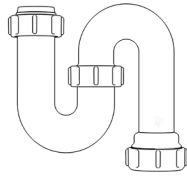

# 1½" x 50mm Seal Bath Trap

## Swivel "P" Traps

Product Code: WTP3276  
Description: 1¼" Swivel 'P' Trap  
Outlet: 32mm Seal: 75mm

Product Code: WTP4076  
Description: 1½" Swivel 'P' Trap  
Outlet: 40mm Seal: 75mm

## Swivel "S" Traps

Product Code: WTS3276  
Description: 1¼" Swivel 'S' Trap  
Outlet: 32mm Seal: 75mm

Product Code: WTS4076  
Description: 1½" Swivel 'S' Trap  
Outlet: 40mm Seal: 75mm

## Bottle Traps

Product Code: WTBT3238  
Description: 1¼" Bottle Trap  
Seal: 38mm

Product Code: WTBT3276  
Description: 1½" Bottle Trap  
Seal: 75mm

Product Code: WTBT4038  
Description: 1½" Bottle Trap  
Seal: 38mm