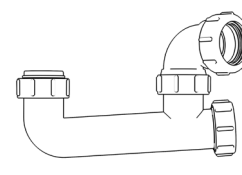

## Bottle Traps

Product Code: WTBT3238  
Description: 1¼" Bottle Trap  
Seal: 38mm

Product Code: WTBT3276  
Description: 1½" Bottle Trap  
Seal: 75mm

Product Code: WTBT4038  
Description: 1½" Bottle Trap  
Seal: 38mm

Product Code: WTBT4076  
Description: 1½" Bottle Trap  
Seal: 75mm

Product Code: WTBT32T  
Description: 1¼" Telescopic Bottle Trap  
Seal: 75mm

Product Code: WTBT40T  
Description: 1½" Telescopic Bottle Trap  
Seal: 75mm

## Other Traps

Product Code: WTRT40  
Description: 1½" Swivel Running Trap  
Seal: 75mm

Product Code: WTB4019  
Description: 1½" x 19mm Seal Bath Trap  
Seal: 19mm

Product Code: WTB4050  
Description: 1½" x 50mm Seal Bath Trap  
Seal: 50mm

Product Code: WTST01  
Description: 1½" Sink Trap with Single 135° Nozzle  
Seal: 75mm

Product Code: WTST02  
Description: 1½" Sink Trap with Twin 135° Nozzles  
Seal: 75mm

Product Code: WTBNH01  
Description: 1½" Bowl & Half Kit  
Seal: 75mm