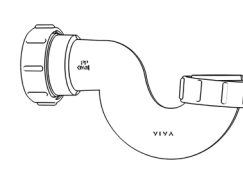

## Bottle Traps

Product Code: WTBT3238  
Description: 1¼" Bottle Trap  
Seal: 38mm

Product Code: WTBT3276  
Description: 1½" Bottle Trap  
Seal: 75mm

Product Code: WTBT4038  
Description: 1½" Bottle Trap  
Seal: 38mm

Product Code: WTBT4076  
Description: 1½" Bottle Trap  
Seal: 75mm

Product Code: WTBT32T  
Description: 1¼" Telescopic Bottle Trap  
Seal: 75mm

Product Code: WTBT40T  
Description: 1½" Telescopic Bottle Trap  
Seal: 75mm

## Other Traps

Product Code: WTRT40  
Description: 1½" Swivel Running Trap  
Seal: 75mm

Product Code: WTB4019  
Description: 1½" x 19mm Seal Bath Trap  
Seal: 19mm

Product Code: WTB4050  
Description: 1½" x 50mm Seal Bath Trap  
Seal: 50mm

Product Code: WTST01  
Description: 1½" Sink Trap with Single 135° Nozzle  
Seal: 75mm

Product Code: WTST02  
Description: 1½" Sink Trap with Twin 135° Nozzles  
Seal: 75mm

Product Code: WTBNH01  
Description: 1½" Bowl & Half Kit  
Seal: 75mm