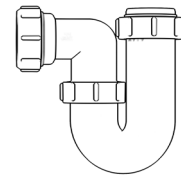

# 1½" x 50mm Seal Bath Trap

## Swivel "P" Traps

Product Code: WTP3276  
Description: 1¼" Swivel 'P' Trap  
Outlet: 32mm Seal: 75mm

Product Code: WTP4076  
Description: 1½" Swivel 'P' Trap  
Outlet: 40mm Seal: 75mm

## Bottle Traps

Product Code: WTBT3238  
Description: 1¼" Bottle Trap  
Seal: 38mm

Product Code: WTBT3276  
Description: 1½" Bottle Trap  
Seal: 75mm

Product Code: WTBT4038  
Description: 1½" Bottle Trap  
Seal: 38mm

Product Code: WTST01  
Description: 1½" Sink Trap with Single 135° Nozzle  
Seal: 75mm

Product Code: WTST02  
Description: 1½" Sink Trap with Twin 135° Nozzles  
Seal: 75mm

Product Code: WTBNH01  
Description: 1½" Bowl & Half Kit  
Seal: 75mm