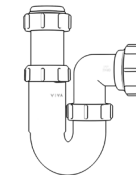

Product Code: WTBT4076  
Description: 1½" Bottle Trap  
Seal: 75mm

Product Code: WTBT32T  
Description: 1¼" Telescopic Bottle Trap  
Seal: 75mm

Product Code: WTBT40T  
Description: 1½" Telescopic Bottle Trap  
Seal: 75mm

## Other Traps

Product Code: WTRT40  
Description: 1½" Swivel Running Trap  
Seal: 75mm

Product Code: WTB4019  
Description: 1½" x 19mm Seal Bath Trap  
Seal: 19mm

Product Code: WTB4050  
Description: 1½" x 50mm Seal Bath Trap  
Seal: 50mm

Product Code: WTST01  
Description: 1½" Sink Trap with Single 135° Nozzle  
Seal: 75mm

Product Code: WTST02  
Description: 1½" Sink Trap with Twin 135° Nozzles  
Seal: 75mm

Product Code: WTBNH01  
Description: 1½" Bowl & Half Kit  
Seal: 75mm

Product Code: WTTP32  
Description: 1¼" Telescopic 'P' Trap  
Seal: 75mm

Product Code: WTTP40  
Description: 1½" Telescopic 'P' Trap  
Seal: 75mm

Product Code: WTKT32CE  
Description: 1½" Straight Through Trap  
Seal: 75mm