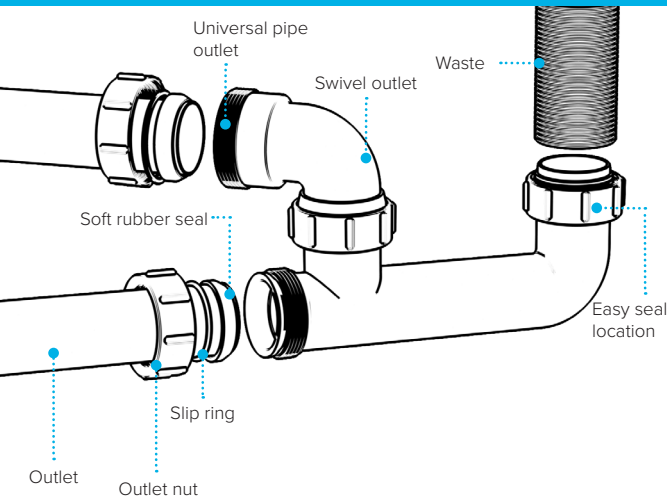

1½" x 50mm Seal Bath Trap

WARNING

We accept no liability for products fitted incorrectly, and where the correct testing procedures have not been used, resulting in the escape of water.

Please note: Save this instruction sheet for future reference
IMPORTANT: DO NOT use plumber's putty to seal this fitting

UK - Units 1-3 Capitol Trading Park, Kirkby Bank Road, Knowsley Industrial Estate, Liverpool, L33 7SY
EU - Authorised Rep Compliance Ltd., GroundFloor, 71 Lower Baggot Street, Dublin, D02 P593, Ireland.

For more information please contact us:
Tel: 0151 546 0531 E-mail: sales@vivasanitary.co.uk

Swivel "P" Traps

Swivel "S" Traps

Bottle Traps

Other Traps

Join Pro+ Installers club for exclusive benefits.

vivasanitary.co.uk/pro

Installation videos and further information available now.