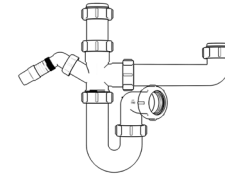

## Bottle Traps

Product Code: WTBT3238  
Description: 1¼" Bottle Trap  
Seal: 38mm

Product Code: WTBT3276  
Description: 1½" Bottle Trap  
Seal: 75mm

Product Code: WTBT4038  
Description: 1½" Bottle Trap  
Seal: 38mm

Product Code: WTBT4076  
Description: 1½" Bottle Trap  
Seal: 75mm

Product Code: WTBT32T  
Description: 1¼" Telescopic Bottle Trap  
Seal: 75mm

Product Code: WTBT40T  
Description: 1½" Telescopic Bottle Trap  
Seal: 75mm

## Other Traps

Product Code: WTRT40  
Description: 1½" Swivel Running Trap  
Seal: 75mm

Product Code: WTB4019  
Description: 1½" x 19mm Seal Bath Trap  
Seal: 19mm

Product Code: WTB4050  
Description: 1½" x 50mm Seal Bath Trap  
Seal: 50mm

Product Code: WTST01  
Description: 1½" Sink Trap with Single 135° Nozzle  
Seal: 75mm

Product Code: WTST02  
Description: 1½" Sink Trap with Twin 135° Nozzles  
Seal: 75mm

Product Code: WTBNH01  
Description: 1½" Bowl & Half Kit  
Seal: 75mm