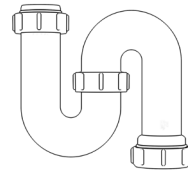

# 1½" x 50mm Seal Bath Trap

## Swivel "P" Traps

Product Code: WTP3276  
Description: 1¼" Swivel 'P' Trap  
Outlet: 32mm Seal: 75mm

Product Code: WTP4076  
Description: 1½" Swivel 'P' Trap  
Outlet: 40mm Seal: 75mm

## Swivel "S" Traps

Product Code: WTS3276  
Description: 1¼" Swivel 'S' Trap  
Outlet: 32mm Seal: 75mm

Product Code: WTS4076  
Description: 1½" Swivel 'S' Trap  
Outlet: 40mm Seal: 75mm

## Bottle Traps

Product Code: WTBT3238  
Description: 1¼" Bottle Trap  
Seal: 38mm

Product Code: WTBT3276  
Description: 1½" Bottle Trap  
Seal: 75mm

Product Code: WTBT4038  
Description: 1½" Bottle Trap  
Seal: 38mm