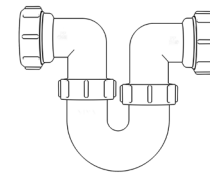

## Bottle Traps

Product Code: WTBT3238  
Description: 1¼" Bottle Trap  
Seal: 38mm

Product Code: WTBT3276  
Description: 1½" Bottle Trap  
Seal: 75mm

Product Code: WTBT4038  
Description: 1½" Bottle Trap  
Seal: 38mm

Product Code: WTBT4076  
Description: 1½" Bottle Trap  
Seal: 75mm

Product Code: WTBT32T  
Description: 1¼" Telescopic Bottle Trap  
Seal: 75mm

Product Code: WTBT40T  
Description: 1½" Telescopic Bottle Trap  
Seal: 75mm

## Other Traps

Product Code: WTRT40  
Description: 1½" Swivel Running Trap  
Seal: 75mm

Product Code: WTB4019  
Description: 1½" x 19mm Seal Bath Trap  
Seal: 19mm

Product Code: WTB4050  
Description: 1½" x 50mm Seal Bath Trap  
Seal: 50mm

Product Code: WTST01  
Description: 1½" Sink Trap with Single 135° Nozzle  
Seal: 75mm

Product Code: WTST02  
Description: 1½" Sink Trap with Twin 135° Nozzles  
Seal: 75mm

Product Code: WTBNH01  
Description: 1½" Bowl & Half Kit  
Seal: 75mm