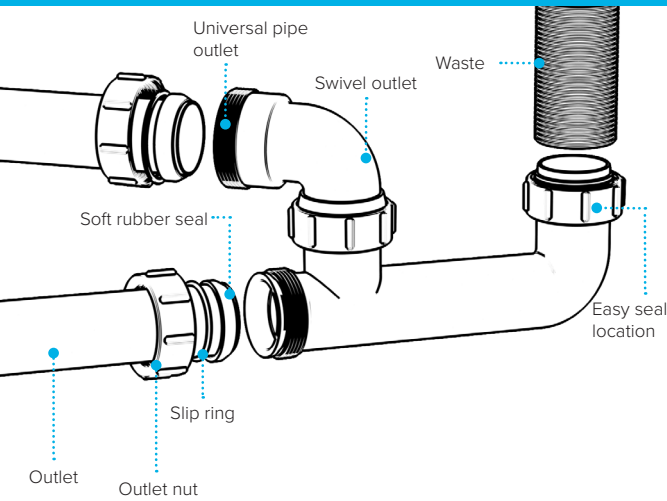

1½” x50mm Seal Bath Trap

WARNING

We accept no liability for products fitted incorrectly, and where the correct testing procedures have not been used, resulting in the escape of water.

Please note: Save this instruction sheet for future reference
IMPORTANT: DO NOT use plumber’s putty to seal this fitting

Swivel “P” Traps

Product Code: WTP3276
Description: 1/4” Swivel ‘P’ Trap
Outlet: 32mm Seal: 75mm

Product Code: WTP4076
Description: 1/2” Swivel ‘P’ Trap
Outlet: 40mm Seal: 75mm

Swivel “S” Traps

Product Code: WTS3276
Description: 1/4” Swivel ‘S’ Trap
Outlet: 32mm Seal: 75mm

Product Code: WTST01
Description: 1/2” Sink Trap with Single 135° Nozzle
Seal: 75mm

Product Code: WTST02
Description: 1/2” Sink Trap with Twin 135° Nozzles
Seal: 75mm

Product Code: WTBNH01
Description: 1/2” Bowl & Half Kit
Seal: 75mm

Product Code: WTS40
Description: 1/2” Shower Trap (50mm Tray)
Seal: 50mm

Product Code: WTS40
Description: 1/2” Shower Trap (90mm Tray)
Seal: 50mm

Product Code: WTWM01
Description: 1/2” Standpipe Trap
Seal: 75mm