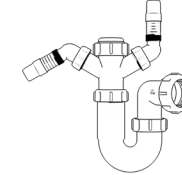

Product Code: WBT4038
Description: 1/2” Bottle Trap
Seal: 38mm

Product Code: WBT4076
Description: 1/2” Bottle Trap
Seal: 75mm

Product Code: WBT32T
Description: 1/4” Telescopic Bottle Trap
Seal: 75mm

Product Code: WBT40T
Description: 1/2” Telescopic Bottle Trap
Seal: 75mm

Other Traps

Product Code: WTRT40
Description: 1/2” Swivel Running Trap
Seal: 75mm

Product Code: WTB4019
Description: 1/2” x 19mm Seal Bath Trap
Seal: 19mm

Product Code: WTB4050
Description: 1/2” x 50mm Seal Bath Trap
Seal: 50mm

Product Code: WTST01
Description: 1/2” Sink Trap with Single 135° Nozzle
Seal: 75mm

Product Code: WTST02
Description: 1/2” Sink Trap with Twin 135° Nozzles
Seal: 75mm

Product Code: WTBNH01
Description: 1/2” Bowl & Half Kit
Seal: 75mm

Product Code: WTTP32
Description: 1/4” Telescopic ‘P’ Trap
Seal: 75mm

Product Code: WTTP40
Description: 1/2” Telescopic ‘P’ Trap
Seal: 75mm

Product Code: WTKT32CE
Description: 1/2” Straight Through Trap
Seal: 75mm