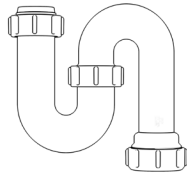

Swivel “P” Traps

Product Code: WTP3276
Description: 1/4” Swivel ‘P’ Trap
Outlet: 32mm Seal: 75mm

Product Code: WTP4076
Description: 1/2” Swivel ‘P’ Trap
Outlet: 40mm Seal: 75mm

Swivel “S” Traps

Product Code: WTS3276
Description: 1/4” Swivel ‘S’ Trap
Outlet: 32mm Seal: 75mm

Product Code: WTS4076
Description: 1/2” Swivel ‘S’ Trap
Outlet: 40mm Seal: 75mm

Bottle Traps

Product Code: WBT3238
Description: 1/4” Bottle Trap
Seal: 38mm

Product Code: WBT3276
Description: 1/4” Bottle Trap
Seal: 75mm

Product Code: WBT4038
Description: 1/2” Bottle Trap
Seal: 38mm

Product Code: WBT4076
Description: 1/2” Bottle Trap
Seal: 75mm

Product Code: WBT32T
Description: 1/4” Telescopic Bottle Trap
Seal: 75mm

Product Code: WBT40T
Description: 1/2” Telescopic Bottle Trap
Seal: 75mm

Product Code: WTST01
Description: 1/2” Sink Trap with Single 135° Nozzle
Seal: 75mm

Product Code: WTST02
Description: 1/2” Sink Trap with Twin 135° Nozzles
Seal: 75mm

Product Code: WTBNH01
Description: 1/2” Bowl & Half Kit
Seal: 75mm