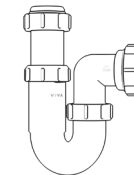

Product Code: WBT4038
Description: 1/2” Bottle Trap
Seal: 38mm

Product Code: WBT4076
Description: 1/2” Bottle Trap
Seal: 75mm

Product Code: WBT32T
Description: 1/4” Telescopic Bottle Trap
Seal: 75mm

Product Code: WBT40T
Description: 1/2” Telescopic Bottle Trap
Seal: 75mm

Other Traps

Product Code: WTRT40
Description: 1/2” Swivel Running Trap
Seal: 75mm

Product Code: WTB4019
Description: 1/2” x 19mm Seal Bath Trap
Seal: 19mm

Product Code: WTB4050
Description: 1/2” x 50mm Seal Bath Trap
Seal: 50mm

Product Code: WTST01
Description: 1/2” Sink Trap with Single 135° Nozzle
Seal: 75mm

Product Code: WTST02
Description: 1/2” Sink Trap with Twin 135° Nozzles
Seal: 75mm

Product Code: WTBNH01
Description: 1/2” Bowl & Half Kit
Seal: 75mm

Product Code: WTTP32
Description: 1/4” Telescopic ‘P’ Trap
Seal: 75mm

Product Code: WTTP40
Description: 1/2” Telescopic ‘P’ Trap
Seal: 75mm

Product Code: WTKT32CE
Description: 1/2” Straight Through Trap
Seal: 75mm