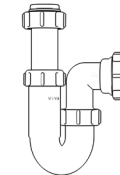

Product Code: WBT4038
Description: 1/2” Bottle Trap
Seal: 38mm

Product Code: WBT4076
Description: 1/2” Bottle Trap
Seal: 75mm

Product Code: WBT32T
Description: 1/4” Telescopic Bottle Trap
Seal: 75mm

Product Code: WBT40T
Description: 1/2” Telescopic Bottle Trap
Seal: 75mm

Other Traps

Product Code: WTRT40
Description: 1/2” Swivel Running Trap
Seal: 75mm

Product Code: WTB4019
Description: 1/2” x 19mm Seal Bath Trap
Seal: 19mm

Product Code: WTB4050
Description: 1/2” x 50mm Seal Bath Trap
Seal: 50mm

Product Code: WTST01
Description: 1/2” Sink Trap with Single 135° Nozzle
Seal: 75mm

Product Code: WTST02
Description: 1/2” Sink Trap with Twin 135° Nozzles
Seal: 75mm

Product Code: WTBNH01
Description: 1/2” Bowl & Half Kit
Seal: 75mm

Product Code: WTTP32
Description: 1/4” Telescopic ‘P’ Trap
Seal: 75mm

Product Code: WTTP40
Description: 1/2” Telescopic ‘P’ Trap
Seal: 75mm

Product Code: WTKT32CE
Description: 1/2” Straight Through Trap
Seal: 75mm