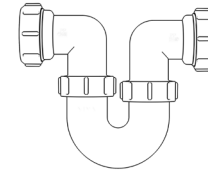

Product Code: WTS4076
Description: 1/2” Swivel ‘S’ Trap
Outlet: 40mm Seal: 75mm

Bottle Traps

Product Code: WBT3238
Description: 1/4” Bottle Trap
Seal: 38mm

Product Code: WBT3276
Description: 1/4” Bottle Trap
Seal: 75mm

Product Code: WBT4038
Description: 1/2” Bottle Trap
Seal: 38mm

Product Code: WBT4076
Description: 1/2” Bottle Trap
Seal: 75mm

Product Code: WBT32T
Description: 1/4” Telescopic Bottle Trap
Seal: 75mm

Product Code: WBT40T
Description: 1/2” Telescopic Bottle Trap
Seal: 75mm

Other Traps

Product Code: WTRT40
Description: 1/2” Swivel Running Trap
Seal: 75mm

Product Code: WTB4019
Description: 1/2” x 19mm Seal Bath Trap
Seal: 19mm

Product Code: WTB4050
Description: 1/2” x 50mm Seal Bath Trap
Seal: 50mm

Product Code: WTST01
Description: 1/2” Sink Trap with Single 135° Nozzle
Seal: 75mm

Product Code: WTST02
Description: 1/2” Sink Trap with Twin 135° Nozzles
Seal: 75mm

Product Code: WTBNH01
Description: 1/2” Bowl & Half Kit
Seal: 75mm