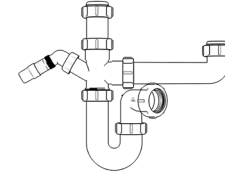

Product Code: WBT4038
Description: 1/2” Bottle Trap
Seal: 38mm

Product Code: WBT4076
Description: 1/2” Bottle Trap
Seal: 75mm

Product Code: WBT32T
Description: 1/4” Telescopic Bottle Trap
Seal: 75mm

Product Code: WBT40T
Description: 1/2” Telescopic Bottle Trap
Seal: 75mm

Other Traps

Product Code: WTRT40
Description: 1/2” Swivel Running Trap
Seal: 75mm

Product Code: WTB4019
Description: 1/2” x 19mm Seal Bath Trap
Seal: 19mm

Product Code: WTB4050
Description: 1/2” x 50mm Seal Bath Trap
Seal: 50mm

Product Code: WTST01
Description: 1/2” Sink Trap with Single 135° Nozzle
Seal: 75mm

Product Code: WTST02
Description: 1/2” Sink Trap with Twin 135° Nozzles
Seal: 75mm

Product Code: WTBNH01
Description: 1/2” Bowl & Half Kit
Seal: 75mm

Product Code: WTTP32
Description: 1/4” Telescopic ‘P’ Trap
Seal: 75mm

Product Code: WTTP40
Description: 1/2” Telescopic ‘P’ Trap
Seal: 75mm

Product Code: WTKT32CE
Description: 1/2” Straight Through Trap
Seal: 75mm