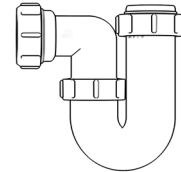

1½” x50mm Seal Bath Trap

WARNING

We accept no liability for products fitted incorrectly, and where the correct testing procedures have not been used, resulting in the escape of water.

Please note: Save this instruction sheet for future reference
IMPORTANT: DO NOT use plumber’s putty to seal this fitting

Swivel “P” Traps

Product Code: WTP3276
Description: 1/4” Swivel ‘P’ Trap
Outlet: 32mm Seal: 75mm

Product Code: WTP4076
Description: 1/2” Swivel ‘P’ Trap
Outlet: 40mm Seal: 75mm

Swivel “S” Traps

Product Code: WTS3276
Description: 1/4” Swivel ‘S’ Trap
Outlet: 32mm Seal: 75mm

Product Code: WTS4076
Description: 1/2” Swivel ‘S’ Trap
Outlet: 40mm Seal: 75mm

Bottle Traps

Product Code: WBT3238
Description: 1/4” Bottle Trap
Seal: 38mm

Product Code: WBT3276
Description: 1/4” Bottle Trap
Seal: 75mm

Product Code: WBT4038
Description: 1/2” Bottle Trap
Seal: 38mm

Product Code: WBT4076
Description: 1/2” Bottle Trap
Seal: 75mm

Product Code: WBT32T
Description: 1/4” Telescopic Bottle Trap
Seal: 75mm

Product Code: WBT40T
Description: 1/2” Telescopic Bottle Trap
Seal: 75mm