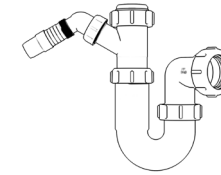

Product Code: WBT4038
Description: 1/2” Bottle Trap
Seal: 38mm

Product Code: WBT4076
Description: 1/2” Bottle Trap
Seal: 75mm

Product Code: WBT32T
Description: 1/4” Telescopic Bottle Trap
Seal: 75mm

Product Code: WBT40T
Description: 1/2” Telescopic Bottle Trap
Seal: 75mm

Other Traps

Product Code: WTRT40
Description: 1/2” Swivel Running Trap
Seal: 75mm

Product Code: WTB4019
Description: 1/2” x 19mm Seal Bath Trap
Seal: 19mm

Product Code: WTB4050
Description: 1/2” x 50mm Seal Bath Trap
Seal: 50mm

Product Code: WTST01
Description: 1/2” Sink Trap with Single 135° Nozzle
Seal: 75mm

Product Code: WTST02
Description: 1/2” Sink Trap with Twin 135° Nozzles
Seal: 75mm

Product Code: WTBNH01
Description: 1/2” Bowl & Half Kit
Seal: 75mm

Product Code: WTTP32
Description: 1/4” Telescopic ‘P’ Trap
Seal: 75mm

Product Code: WTTP40
Description: 1/2” Telescopic ‘P’ Trap
Seal: 75mm

Product Code: WTKT32CE
Description: 1/2” Straight Through Trap
Seal: 75mm