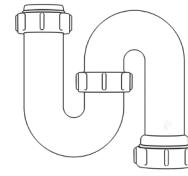

Swivel “P” Traps

Product Code: WTP3276
Description: 1/4” Swivel ‘P’ Trap
Outlet: 32mm Seal: 75mm

Product Code: WTP4076
Description: 1/2” Swivel ‘P’ Trap
Outlet: 40mm Seal: 75mm

Swivel “S” Traps

Product Code: WTS3276
Description: 1/4” Swivel ‘S’ Trap
Outlet: 32mm Seal: 75mm

Product Code: WTS4076
Description: 1/2” Swivel ‘S’ Trap
Outlet: 40mm Seal: 75mm

Bottle Traps

Product Code: WBT3238
Description: 1/4” Bottle Trap
Seal: 38mm

Product Code: WBT3276
Description: 1/4” Bottle Trap
Seal: 75mm

Product Code: WBT4038
Description: 1/2” Bottle Trap
Seal: 38mm

Product Code: WBT4076
Description: 1/2” Bottle Trap
Seal: 75mm

Product Code: WBT32T
Description: 1/4” Telescopic Bottle Trap
Seal: 75mm

Product Code: WBT40T
Description: 1/2” Telescopic Bottle Trap
Seal: 75mm

Product Code: WTST01
Description: 1/2” Sink Trap with Single 135° Nozzle
Seal: 75mm

Product Code: WTST02
Description: 1/2” Sink Trap with Twin 135° Nozzles
Seal: 75mm

Product Code: WTBNH01
Description: 1/2” Bowl & Half Kit
Seal: 75mm