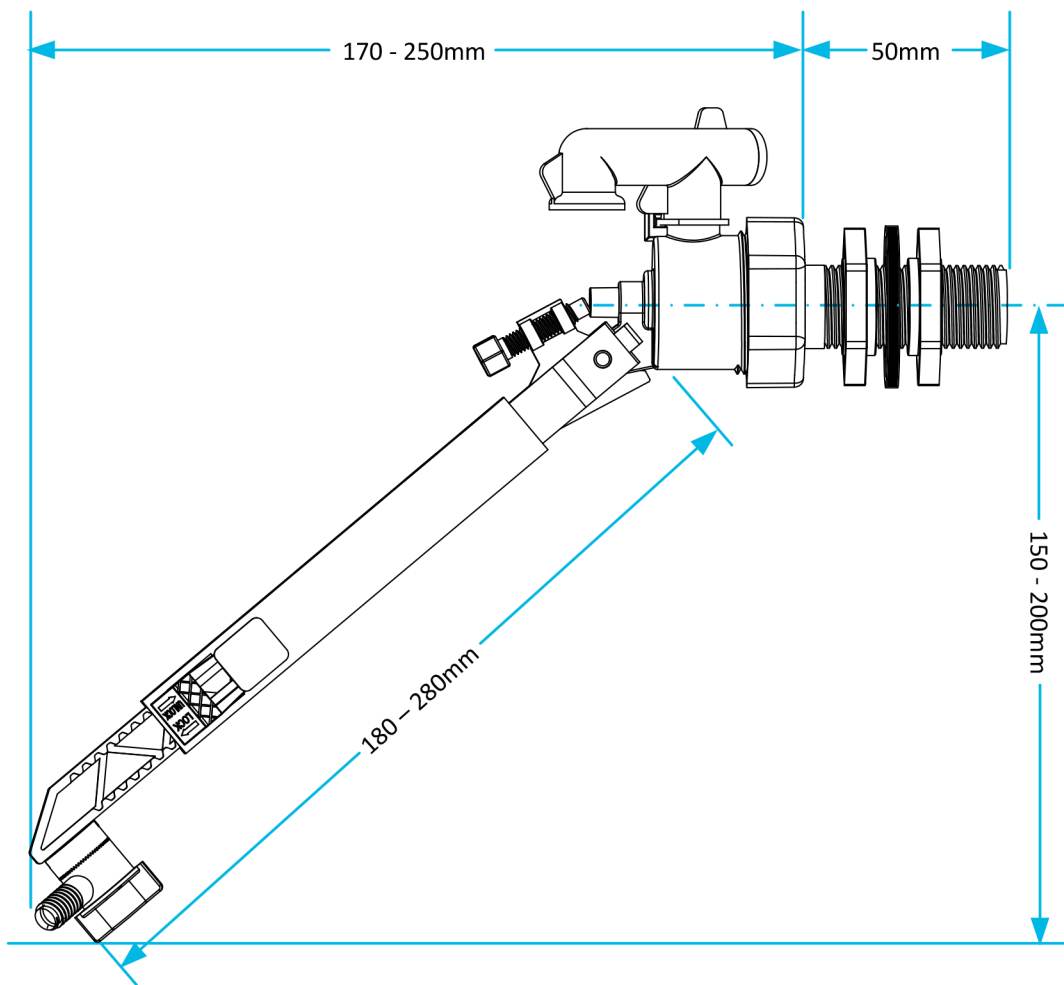

Technical Data Sheet

© Viva Sanitary
14/10/2015

Code:	SKY115	Description:	Skylo Side Entry Ball Valve
-------	---------------	--------------	------------------------------------