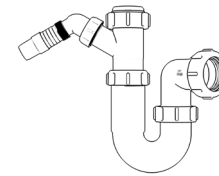

Product Code: WTBT3276
Description: 1½" Bottle Trap
Seal: 75mm

Product Code: WTBT4038
Description: 1½" Bottle Trap
Seal: 38mm

Product Code: WTBT4076
Description: 1½" Bottle Trap
Seal: 75mm

Product Code: WTBT32T
Description: 1¼" Telescopic Bottle Trap
Seal: 75mm

Product Code: WTBT40T
Description: 1½" Telescopic Bottle Trap
Seal: 75mm

Other Traps

Product Code: WTRT40
Description: 1½" Swivel Running Trap
Seal: 75mm

Product Code: WTB4019
Description: 1½" x 19mm Seal Bath Trap
Seal: 19mm

Product Code: WTB4050
Description: 1½" x 50mm Seal Bath Trap
Seal: 50mm

Product Code: WTST01
Description: 1½" Sink Trap with Single 135° Nozzle
Seal: 75mm

Product Code: WTST02
Description: 1½" Sink Trap with Twin 135° Nozzles
Seal: 75mm

Product Code: WTBNH01
Description: 1½" Bowl & Half Kit
Seal: 75mm

Product Code: WTTP32
Description: 1¼" Telescopic 'P' Trap
Seal: 75mm

Product Code: WTTP40
Description: 1½" Telescopic 'P' Trap
Seal: 75mm