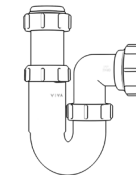

Product Code: WTBT3276
Description: 1½" Bottle Trap
Seal: 75mm

Product Code: WTBT4038
Description: 1½" Bottle Trap
Seal: 38mm

Product Code: WTBT4076
Description: 1½" Bottle Trap
Seal: 75mm

Product Code: WTBT32T
Description: 1¼" Telescopic Bottle Trap
Seal: 75mm

Product Code: WTBT40T
Description: 1½" Telescopic Bottle Trap
Seal: 75mm

Other Traps

Product Code: WTRT40
Description: 1½" Swivel Running Trap
Seal: 75mm

Product Code: WTB4019
Description: 1½" x 19mm Seal Bath Trap
Seal: 19mm

Product Code: WTB4050
Description: 1½" x 50mm Seal Bath Trap
Seal: 50mm

Product Code: WTST01
Description: 1½" Sink Trap with Single 135° Nozzle
Seal: 75mm

Product Code: WTST02
Description: 1½" Sink Trap with Twin 135° Nozzles
Seal: 75mm

Product Code: WTBNH01
Description: 1½" Bowl & Half Kit
Seal: 75mm

Product Code: WTTP32
Description: 1¼" Telescopic 'P' Trap
Seal: 75mm

Product Code: WTTP40
Description: 1½" Telescopic 'P' Trap
Seal: 75mm