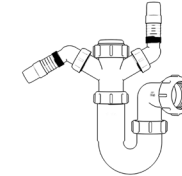

Product Code: WTBT3276
Description: 1½" Bottle Trap
Seal: 75mm

Product Code: WTBT4038
Description: 1½" Bottle Trap
Seal: 38mm

Product Code: WTBT4076
Description: 1½" Bottle Trap
Seal: 75mm

Product Code: WTBT32T
Description: 1¼" Telescopic Bottle Trap
Seal: 75mm

Product Code: WTBT40T
Description: 1½" Telescopic Bottle Trap
Seal: 75mm

Other Traps

Product Code: WTRT40
Description: 1½" Swivel Running Trap
Seal: 75mm

Product Code: WTB4019
Description: 1½" x 19mm Seal Bath Trap
Seal: 19mm

Product Code: WTB4050
Description: 1½" x 50mm Seal Bath Trap
Seal: 50mm

Product Code: WTST01
Description: 1½" Sink Trap with Single 135° Nozzle
Seal: 75mm

Product Code: WTST02
Description: 1½" Sink Trap with Twin 135° Nozzles
Seal: 75mm

Product Code: WTBNH01
Description: 1½" Bowl & Half Kit
Seal: 75mm

Product Code: WTTP32
Description: 1¼" Telescopic 'P' Trap
Seal: 75mm

Product Code: WTTP40
Description: 1½" Telescopic 'P' Trap
Seal: 75mm