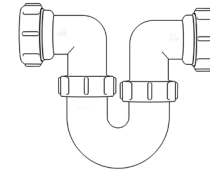

Swivel "S" Traps

Product Code: WTS3276
Description: 1¼" Swivel 'S' Trap
Outlet: 32mm **Seal:** 75mm

Product Code: WTS4076
Description: 1½" Swivel 'S' Trap
Outlet: 40mm **Seal:** 75mm

Bottle Traps

Product Code: WTBT3238
Description: 1¼" Bottle Trap
Seal: 38mm

Product Code: WTBT3276
Description: 1½" Bottle Trap
Seal: 75mm

Product Code: WTBT4038
Description: 1½" Bottle Trap
Seal: 38mm

Product Code: WTBT4076
Description: 1½" Bottle Trap
Seal: 75mm

Product Code: WTBT32T
Description: 1¼" Telescopic Bottle Trap
Seal: 75mm

Product Code: WTBT40T
Description: 1½" Telescopic Bottle Trap
Seal: 75mm

Other Traps

Product Code: WTRT40
Description: 1½" Swivel Running Trap
Seal: 75mm

Product Code: WTB4019
Description: 1½" x 19mm Seal Bath Trap
Seal: 19mm

Product Code: WTB4050
Description: 1½" x 50mm Seal Bath Trap
Seal: 50mm

Product Code: WTST01
Description: 1½" Sink Trap with Single 135° Nozzle
Seal: 75mm

Product Code: WTST02
Description: 1½" Sink Trap with Twin 135° Nozzles
Seal: 75mm