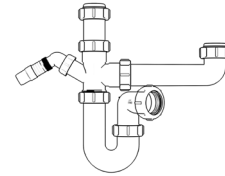

Product Code: WTBT3276
Description: 1½" Bottle Trap
Seal: 75mm

Product Code: WTBT4038
Description: 1½" Bottle Trap
Seal: 38mm

Product Code: WTBT4076
Description: 1½" Bottle Trap
Seal: 75mm

Product Code: WTBT32T
Description: 1¼" Telescopic Bottle Trap
Seal: 75mm

Product Code: WTBT40T
Description: 1½" Telescopic Bottle Trap
Seal: 75mm

Other Traps

Product Code: WTRT40
Description: 1½" Swivel Running Trap
Seal: 75mm

Product Code: WTB4019
Description: 1½" x 19mm Seal Bath Trap
Seal: 19mm

Product Code: WTB4050
Description: 1½" x 50mm Seal Bath Trap
Seal: 50mm

Product Code: WTST01
Description: 1½" Sink Trap with Single 135° Nozzle
Seal: 75mm

Product Code: WTST02
Description: 1½" Sink Trap with Twin 135° Nozzles
Seal: 75mm

Product Code: WTBNH01
Description: 1½" Bowl & Half Kit
Seal: 75mm

Product Code: WTTP32
Description: 1¼" Telescopic 'P' Trap
Seal: 75mm

Product Code: WTTP40
Description: 1½" Telescopic 'P' Trap
Seal: 75mm