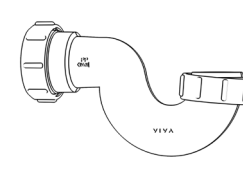

Swivel "S" Traps

Product Code: WTS3276
Description: 1¼" Swivel 'S' Trap
Outlet: 32mm **Seal:** 75mm

Product Code: WTS4076
Description: 1½" Swivel 'S' Trap
Outlet: 40mm **Seal:** 75mm

Bottle Traps

Product Code: WTBT3238
Description: 1¼" Bottle Trap
Seal: 38mm

Product Code: WTBT3276
Description: 1½" Bottle Trap
Seal: 75mm

Product Code: WTBT4038
Description: 1½" Bottle Trap
Seal: 38mm

Product Code: WTBT4076
Description: 1½" Bottle Trap
Seal: 75mm

Product Code: WTBT32T
Description: 1¼" Telescopic Bottle Trap
Seal: 75mm

Product Code: WTBT40T
Description: 1½" Telescopic Bottle Trap
Seal: 75mm

Other Traps

Product Code: WTRT40
Description: 1½" Swivel Running Trap
Seal: 75mm

Product Code: WTB4019
Description: 1½" x 19mm Seal Bath Trap
Seal: 19mm

Product Code: WTB4050
Description: 1½" x 50mm Seal Bath Trap
Seal: 50mm

Product Code: WTST01
Description: 1½" Sink Trap with Single 135° Nozzle
Seal: 75mm

Product Code: WTST02
Description: 1½" Sink Trap with Twin 135° Nozzles
Seal: 75mm