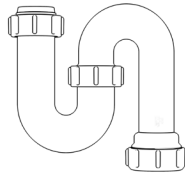

For more information please contact us:
Tel: 0151 546 0531 E-mail: sales@vivasanitary.co.uk

Swivel "P" Traps

Product Code: WTP3276
Description: 1¼" Swivel 'P' Trap
Outlet: 32mm **Seal:** 75mm

Product Code: WTP4076
Description: 1½" Swivel 'P' Trap
Outlet: 40mm **Seal:** 75mm

Swivel "S" Traps

Product Code: WTS3276
Description: 1¼" Swivel 'S' Trap
Outlet: 32mm **Seal:** 75mm

Product Code: WTS4076
Description: 1½" Swivel 'S' Trap
Outlet: 40mm **Seal:** 75mm

Bottle Traps

Product Code: WTBT3238
Description: 1¼" Bottle Trap
Seal: 38mm

Product Code: WTBT3276
Description: 1½" Bottle Trap
Seal: 75mm

Product Code: WTBT4038
Description: 1½" Bottle Trap
Seal: 38mm

Product Code: WTBT4076
Description: 1½" Bottle Trap
Seal: 75mm

Product Code: WTBT32T
Description: 1¼" Telescopic Bottle Trap
Seal: 75mm

Product Code: WTB4050
Description: 1½" x 50mm Seal Bath Trap
Seal: 50mm

Product Code: WTST01
Description: 1½" Sink Trap with Single 135° Nozzle
Seal: 75mm

Product Code: WTST02
Description: 1½" Sink Trap with Twin 135° Nozzles
Seal: 75mm