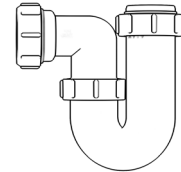

1½" Swivel 'P' Trap

WARNING

We accept no liability for products fitted incorrectly, and where the correct testing procedures have not been used, resulting in the escape of water.

Please note: Save this instruction sheet for future reference
IMPORTANT: DO NOT use plumber's putty to seal this fitting

For more information please contact us:
Tel: 0151 546 0531 E-mail: sales@vivasanitary.co.uk

Swivel "P" Traps

Product Code: WTP3276
Description: 1¼" Swivel 'P' Trap
Outlet: 32mm **Seal:** 75mm

Product Code: WTP4076
Description: 1½" Swivel 'P' Trap
Outlet: 40mm **Seal:** 75mm

Product Code: WTBT3276
Description: 1½" Bottle Trap
Seal: 75mm

Product Code: WTBT4038
Description: 1½" Bottle Trap
Seal: 38mm

Product Code: WTBT4076
Description: 1½" Bottle Trap
Seal: 75mm

Product Code: WTBT32T
Description: 1¼" Telescopic Bottle Trap
Seal: 75mm

Product Code: WTB4050
Description: 1½" x 50mm Seal Bath Trap
Seal: 50mm

Product Code: WTST01
Description: 1½" Sink Trap with Single 135° Nozzle
Seal: 75mm

Product Code: WTST02
Description: 1½" Sink Trap with Twin 135° Nozzles
Seal: 75mm