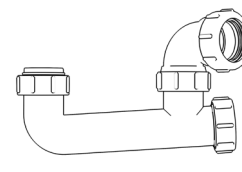

Product Code: WTBT3276
Description: 1½" Bottle Trap
Seal: 75mm

Product Code: WTBT4038
Description: 1½" Bottle Trap
Seal: 38mm

Product Code: WTBT4076
Description: 1½" Bottle Trap
Seal: 75mm

Product Code: WTBT32T
Description: 1¼" Telescopic Bottle Trap
Seal: 75mm

Product Code: WTBT40T
Description: 1½" Telescopic Bottle Trap
Seal: 75mm

Other Traps

Product Code: WTRT40
Description: 1½" Swivel Running Trap
Seal: 75mm

Product Code: WTB4019
Description: 1½" x 19mm Seal Bath Trap
Seal: 19mm

Product Code: WTB4050
Description: 1½" x 50mm Seal Bath Trap
Seal: 50mm

Product Code: WTST01
Description: 1½" Sink Trap with Single 135° Nozzle
Seal: 75mm

Product Code: WTST02
Description: 1½" Sink Trap with Twin 135° Nozzles
Seal: 75mm

Product Code: WTBNH01
Description: 1½" Bowl & Half Kit
Seal: 75mm

Product Code: WTTP32
Description: 1¼" Telescopic 'P' Trap
Seal: 75mm

Product Code: WTTP40
Description: 1½" Telescopic 'P' Trap
Seal: 75mm