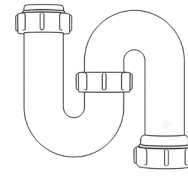

For more information please contact us:
Tel: 0151 546 0531 E-mail: sales@vivasanitary.co.uk

Swivel "P" Traps

Product Code: WTP3276
Description: 1¼" Swivel 'P' Trap
Outlet: 32mm **Seal:** 75mm

Product Code: WTP4076
Description: 1½" Swivel 'P' Trap
Outlet: 40mm **Seal:** 75mm

Swivel "S" Traps

Product Code: WTS3276
Description: 1¼" Swivel 'S' Trap
Outlet: 32mm **Seal:** 75mm

Product Code: WTS4076
Description: 1½" Swivel 'S' Trap
Outlet: 40mm **Seal:** 75mm

Bottle Traps

Product Code: WTBT3238
Description: 1¼" Bottle Trap
Seal: 38mm

Product Code: WTBT3276
Description: 1½" Bottle Trap
Seal: 75mm

Product Code: WTBT4038
Description: 1½" Bottle Trap
Seal: 38mm

Product Code: WTBT4076
Description: 1½" Bottle Trap
Seal: 75mm

Product Code: WTBT32T
Description: 1¼" Telescopic Bottle Trap
Seal: 75mm

Product Code: WTB4050
Description: 1½" x 50mm Seal Bath Trap
Seal: 50mm

Product Code: WTST01
Description: 1½" Sink Trap with Single 135° Nozzle
Seal: 75mm

Product Code: WTST02
Description: 1½" Sink Trap with Twin 135° Nozzles
Seal: 75mm