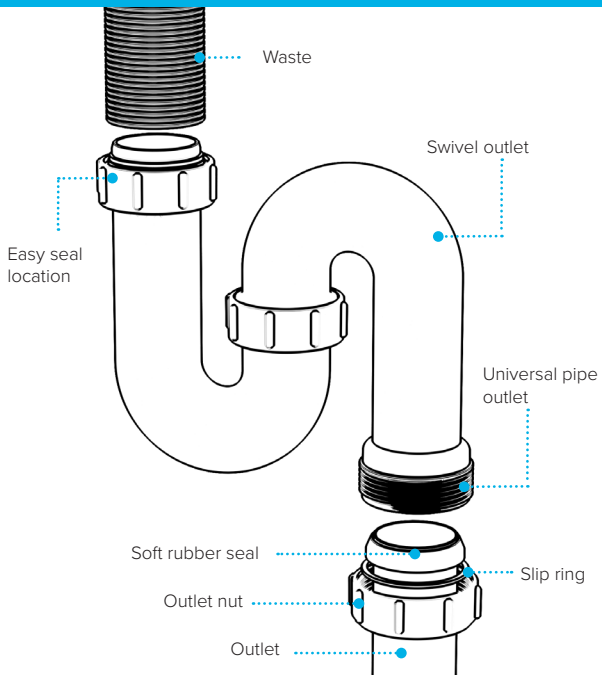

1½" Swivel 'P' Trap

WARNING

We accept no liability for products fitted incorrectly, and where the correct testing procedures have not been used, resulting in the escape of water.

Please note: Save this instruction sheet for future reference
IMPORTANT: DO NOT use plumber's putty to seal this fitting

Product Code: WTB4050
Description: 1½" x 50mm Seal Bath Trap
Seal: 50mm

Product Code: WTST01
Description: 1½" Sink Trap with Single 135° Nozzle
Seal: 75mm

Product Code: WTST02
Description: 1½" Sink Trap with Twin 135° Nozzles
Seal: 75mm

Product Code: WTKT32CE
Description: 1½" Straight Through Trap
Seal: 75mm

Product Code: WTSH40
Description: 1½" Shower Trap (50mm Tray)
Seal: 50mm

Product Code: WTSH90
Description: 1½" Shower Trap (90mm Tray)
Seal: 50mm

Product Code: WTWM01
Description: 1½" Standpipe Trap
Seal: 75mm

Join Pro+ Installers club for exclusive benefits.

vivasanitary.co.uk/pro

Installation videos and further information available now.