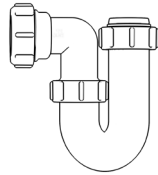

1½" Swivel 'P' Trap

WARNING

We accept no liability for products fitted incorrectly, and where the correct testing procedures have not been used, resulting in the escape of water.

Please note: Save this instruction sheet for future reference
IMPORTANT: DO NOT use plumber's putty to seal this fitting

For more information please contact us:
Tel: 0151 546 0531 E-mail: sales@vivasanitary.co.uk

Swivel "P" Traps

Product Code: WTP3276
Description: 1¼" Swivel 'P' Trap
Outlet: 32mm **Seal:** 75mm

Product Code: WTP4076
Description: 1½" Swivel 'P' Trap
Outlet: 40mm **Seal:** 75mm

Product Code: WTB4050
Description: 1½" x 50mm Seal Bath Trap
Seal: 50mm

Product Code: WTST01
Description: 1½" Sink Trap with Single 135° Nozzle
Seal: 75mm

Product Code: WTST02
Description: 1½" Sink Trap with Twin 135° Nozzles
Seal: 75mm

Product Code: WTBNH01
Description: 1½" Bowl & Half Kit
Seal: 75mm

Product Code: WTTP32
Description: 1¼" Telescopic 'P' Trap
Seal: 75mm

Product Code: WTTP40
Description: 1½" Telescopic 'P' Trap
Seal: 75mm