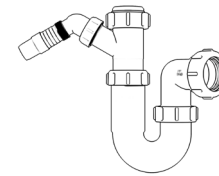

Product Code: WTBT4038
Description: 1½" Bottle Trap
Seal: 38mm

Product Code: WTBT4076
Description: 1½" Bottle Trap
Seal: 75mm

Product Code: WTBT32T
Description: 1¼" Telescopic Bottle Trap
Seal: 75mm

Product Code: WTBT40T
Description: 1½" Telescopic Bottle Trap
Seal: 75mm

Other Traps

Product Code: WTRT40
Description: 1½" Swivel Running Trap
Seal: 75mm

Product Code: WTB4019
Description: 1½" x 19mm Seal Bath Trap
Seal: 19mm

Product Code: WTB4050
Description: 1½" x 50mm Seal Bath Trap
Seal: 50mm

Product Code: WTST01
Description: 1½" Sink Trap with Single 135° Nozzle
Seal: 75mm

Product Code: WTST02
Description: 1½" Sink Trap with Twin 135° Nozzles
Seal: 75mm

Product Code: WTBNH01
Description: 1½" Bowl & Half Kit
Seal: 75mm

Product Code: WTTP32
Description: 1¼" Telescopic 'P' Trap
Seal: 75mm

Product Code: WTTP40
Description: 1½" Telescopic 'P' Trap
Seal: 75mm

Product Code: WTKT32CE
Description: 1½" Straight Through Trap
Seal: 75mm