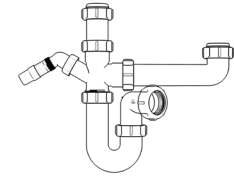

Product Code: WTS4076
Description: 1½" Swivel 'S' Trap
Outlet: 40mm **Seal:** 75mm

Bottle Traps

Product Code: WTBT3238
Description: 1¼" Bottle Trap
Seal: 38mm

Product Code: WTBT3276
Description: 1½" Bottle Trap
Seal: 75mm

Product Code: WTBT4038
Description: 1½" Bottle Trap
Seal: 38mm

Product Code: WTBT4076
Description: 1½" Bottle Trap
Seal: 75mm

Product Code: WTBT32T
Description: 1¼" Telescopic Bottle Trap
Seal: 75mm

Product Code: WTBT40T
Description: 1½" Telescopic Bottle Trap
Seal: 75mm

Other Traps

Product Code: WTRT40
Description: 1½" Swivel Running Trap
Seal: 75mm

Product Code: WTB4019
Description: 1½" x 19mm Seal Bath Trap
Seal: 19mm

Product Code: WTB4050
Description: 1½" x 50mm Seal Bath Trap
Seal: 50mm

Product Code: WTST01
Description: 1½" Sink Trap with Single 135° Nozzle
Seal: 75mm

Product Code: WTST02
Description: 1½" Sink Trap with Twin 135° Nozzles
Seal: 75mm

Product Code: WTBNH01
Description: 1½" Bowl & Half Kit
Seal: 75mm