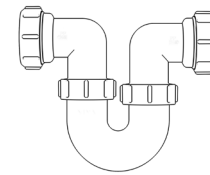

Product Code: WTS4076
Description: 1½" Swivel 'S' Trap
Outlet: 40mm **Seal:** 75mm

Bottle Traps

Product Code: WTBT3238
Description: 1¼" Bottle Trap
Seal: 38mm

Product Code: WTBT3276
Description: 1½" Bottle Trap
Seal: 75mm

Product Code: WTBT4038
Description: 1½" Bottle Trap
Seal: 38mm

Product Code: WTBT4076
Description: 1½" Bottle Trap
Seal: 75mm

Product Code: WTBT32T
Description: 1¼" Telescopic Bottle Trap
Seal: 75mm

Product Code: WTBT40T
Description: 1½" Telescopic Bottle Trap
Seal: 75mm

Other Traps

Product Code: WTRT40
Description: 1½" Swivel Running Trap
Seal: 75mm

Product Code: WTB4019
Description: 1½" x 19mm Seal Bath Trap
Seal: 19mm

Product Code: WTB4050
Description: 1½" x 50mm Seal Bath Trap
Seal: 50mm

Product Code: WTST01
Description: 1½" Sink Trap with Single 135° Nozzle
Seal: 75mm

Product Code: WTST02
Description: 1½" Sink Trap with Twin 135° Nozzles
Seal: 75mm

Product Code: WTBNH01
Description: 1½" Bowl & Half Kit
Seal: 75mm