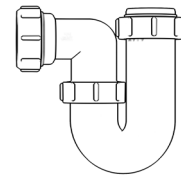

Swivel "P" Traps

Product Code: WTP3276
Description: 1¼" Swivel 'P' Trap
Outlet: 32mm **Seal:** 75mm

Product Code: WTP4076
Description: 1½" Swivel 'P' Trap
Outlet: 40mm **Seal:** 75mm

Swivel "S" Traps

Product Code: WTS3276
Description: 1¼" Swivel 'S' Trap
Outlet: 32mm **Seal:** 75mm

Product Code: WTS4076
Description: 1½" Swivel 'S' Trap
Outlet: 40mm **Seal:** 75mm

Bottle Traps

Product Code: WTBT3238
Description: 1¼" Bottle Trap
Seal: 38mm

Product Code: WTBT3276
Description: 1½" Bottle Trap
Seal: 75mm

Product Code: WTBT4038
Description: 1½" Bottle Trap
Seal: 38mm

Product Code: WTBT4076
Description: 1½" Bottle Trap
Seal: 75mm

Product Code: WTBT32T
Description: 1¼" Telescopic Bottle Trap
Seal: 75mm

Product Code: WTBT40T
Description: 1½" Telescopic Bottle Trap
Seal: 75mm

Product Code: WTST01
Description: 1½" Sink Trap with Single 135° Nozzle
Seal: 75mm

Product Code: WTST02
Description: 1½" Sink Trap with Twin 135° Nozzles
Seal: 75mm

Product Code: WTBNH01
Description: 1½" Bowl & Half Kit
Seal: 75mm