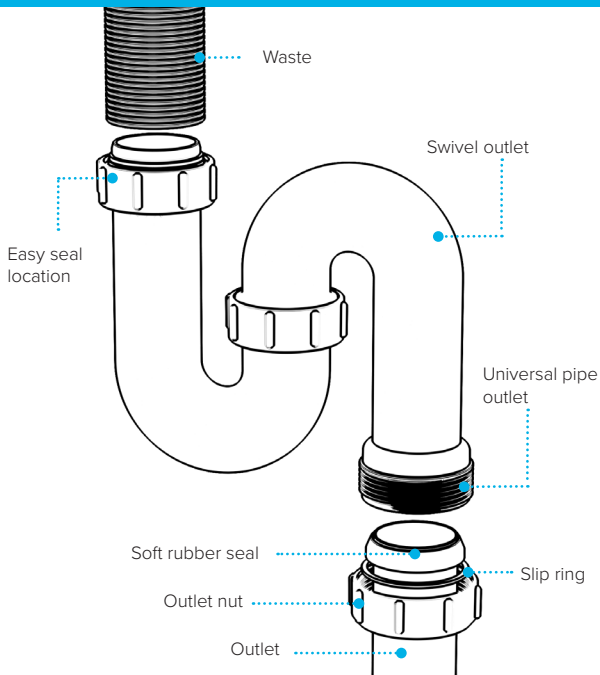

1½" Swivel 'P' Trap

WARNING

We accept no liability for products fitted incorrectly, and where the correct testing procedures have not been used, resulting in the escape of water.

Please note: Save this instruction sheet for future reference
IMPORTANT: DO NOT use plumber's putty to seal this fitting

Swivel "P" Traps

Product Code: WTP3276
Description: 1¼" Swivel 'P' Trap
Outlet: 32mm **Seal:** 75mm

Product Code: WTP4076
Description: 1½" Swivel 'P' Trap
Outlet: 40mm **Seal:** 75mm

Swivel "S" Traps

Product Code: WTS3276
Description: 1¼" Swivel 'S' Trap
Outlet: 32mm **Seal:** 75mm

Product Code: WTST01
Description: 1½" Sink Trap with Single 135° Nozzle
Seal: 75mm

Product Code: WTST02
Description: 1½" Sink Trap with Twin 135° Nozzles
Seal: 75mm

Product Code: WTBNH01
Description: 1½" Bowl & Half Kit
Seal: 75mm

Product Code: WTSH40
Description: 1½" Shower Trap (50mm Tray)
Seal: 50mm

Product Code: WTSH90
Description: 1½" Shower Trap (90mm Tray)
Seal: 50mm

Product Code: WTWM01
Description: 1½" Standpipe Trap
Seal: 75mm