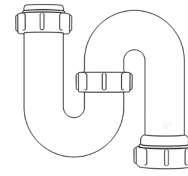

Swivel "P" Traps

Product Code: WTP3276
Description: 1¼" Swivel 'P' Trap
Outlet: 32mm **Seal:** 75mm

Product Code: WTP4076
Description: 1½" Swivel 'P' Trap
Outlet: 40mm **Seal:** 75mm

Swivel "S" Traps

Product Code: WTS3276
Description: 1¼" Swivel 'S' Trap
Outlet: 32mm **Seal:** 75mm

Product Code: WTS4076
Description: 1½" Swivel 'S' Trap
Outlet: 40mm **Seal:** 75mm

Bottle Traps

Product Code: WTBT3238
Description: 1¼" Bottle Trap
Seal: 38mm

Product Code: WTBT3276
Description: 1½" Bottle Trap
Seal: 75mm

Product Code: WTBT4038
Description: 1½" Bottle Trap
Seal: 38mm

Product Code: WTBT4076
Description: 1½" Bottle Trap
Seal: 75mm

Product Code: WTBT32T
Description: 1¼" Telescopic Bottle Trap
Seal: 75mm

Product Code: WTBT40T
Description: 1½" Telescopic Bottle Trap
Seal: 75mm

Product Code: WTST01
Description: 1½" Sink Trap with Single 135° Nozzle
Seal: 75mm

Product Code: WTST02
Description: 1½" Sink Trap with Twin 135° Nozzles
Seal: 75mm

Product Code: WTBNH01
Description: 1½" Bowl & Half Kit
Seal: 75mm