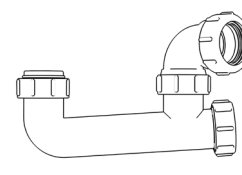

Product Code: WTS4076
Description: 1½" Swivel 'S' Trap
Outlet: 40mm **Seal:** 75mm

Bottle Traps

Product Code: WTBT3238
Description: 1¼" Bottle Trap
Seal: 38mm

Product Code: WTBT3276
Description: 1½" Bottle Trap
Seal: 75mm

Product Code: WTBT4038
Description: 1½" Bottle Trap
Seal: 38mm

Product Code: WTBT4076
Description: 1½" Bottle Trap
Seal: 75mm

Product Code: WTBT32T
Description: 1¼" Telescopic Bottle Trap
Seal: 75mm

Product Code: WTBT40T
Description: 1½" Telescopic Bottle Trap
Seal: 75mm

Other Traps

Product Code: WTRT40
Description: 1½" Swivel Running Trap
Seal: 75mm

Product Code: WTB4019
Description: 1½" x 19mm Seal Bath Trap
Seal: 19mm

Product Code: WTB4050
Description: 1½" x 50mm Seal Bath Trap
Seal: 50mm

Product Code: WTST01
Description: 1½" Sink Trap with Single 135° Nozzle
Seal: 75mm

Product Code: WTST02
Description: 1½" Sink Trap with Twin 135° Nozzles
Seal: 75mm

Product Code: WTBNH01
Description: 1½" Bowl & Half Kit
Seal: 75mm