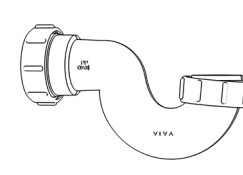

Product Code: WTS4076
Description: 1½" Swivel 'S' Trap
Outlet: 40mm **Seal:** 75mm

Bottle Traps

Product Code: WTBT3238
Description: 1¼" Bottle Trap
Seal: 38mm

Product Code: WTBT3276
Description: 1½" Bottle Trap
Seal: 75mm

Product Code: WTBT4038
Description: 1½" Bottle Trap
Seal: 38mm

Product Code: WTBT4076
Description: 1½" Bottle Trap
Seal: 75mm

Product Code: WTBT32T
Description: 1¼" Telescopic Bottle Trap
Seal: 75mm

Product Code: WTBT40T
Description: 1½" Telescopic Bottle Trap
Seal: 75mm

Other Traps

Product Code: WTRT40
Description: 1½" Swivel Running Trap
Seal: 75mm

Product Code: WTB4019
Description: 1½" x 19mm Seal Bath Trap
Seal: 19mm

Product Code: WTB4050
Description: 1½" x 50mm Seal Bath Trap
Seal: 50mm

Product Code: WTST01
Description: 1½" Sink Trap with Single 135° Nozzle
Seal: 75mm

Product Code: WTST02
Description: 1½" Sink Trap with Twin 135° Nozzles
Seal: 75mm

Product Code: WTBNH01
Description: 1½" Bowl & Half Kit
Seal: 75mm