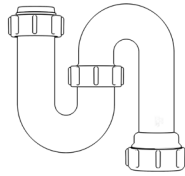

Swivel "P" Traps

Product Code: WTP3276
Description: 1¼" Swivel 'P' Trap
Outlet: 32mm **Seal:** 75mm

Product Code: WTP4076
Description: 1½" Swivel 'P' Trap
Outlet: 40mm **Seal:** 75mm

Swivel "S" Traps

Product Code: WTS3276
Description: 1¼" Swivel 'S' Trap
Outlet: 32mm **Seal:** 75mm

Product Code: WTS4076
Description: 1½" Swivel 'S' Trap
Outlet: 40mm **Seal:** 75mm

Bottle Traps

Product Code: WTBT3238
Description: 1¼" Bottle Trap
Seal: 38mm

Product Code: WTBT3276
Description: 1½" Bottle Trap
Seal: 75mm

Product Code: WTBT4038
Description: 1½" Bottle Trap
Seal: 38mm

Product Code: WTBT4076
Description: 1½" Bottle Trap
Seal: 75mm

Product Code: WTBT32T
Description: 1¼" Telescopic Bottle Trap
Seal: 75mm

Product Code: WTBT40T
Description: 1½" Telescopic Bottle Trap
Seal: 75mm

Product Code: WTST01
Description: 1½" Sink Trap with Single 135° Nozzle
Seal: 75mm

Product Code: WTST02
Description: 1½" Sink Trap with Twin 135° Nozzles
Seal: 75mm

Product Code: WTBNH01
Description: 1½" Bowl & Half Kit
Seal: 75mm