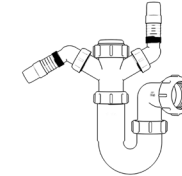

Product Code: WTBT4038
Description: 1½" Bottle Trap
Seal: 38mm

Product Code: WTBT4076
Description: 1½" Bottle Trap
Seal: 75mm

Product Code: WTBT32T
Description: 1¼" Telescopic Bottle Trap
Seal: 75mm

Product Code: WTBT40T
Description: 1½" Telescopic Bottle Trap
Seal: 75mm

Other Traps

Product Code: WTRT40
Description: 1½" Swivel Running Trap
Seal: 75mm

Product Code: WTB4019
Description: 1½" x 19mm Seal Bath Trap
Seal: 19mm

Product Code: WTB4050
Description: 1½" x 50mm Seal Bath Trap
Seal: 50mm

Product Code: WTST01
Description: 1½" Sink Trap with Single 135° Nozzle
Seal: 75mm

Product Code: WTST02
Description: 1½" Sink Trap with Twin 135° Nozzles
Seal: 75mm

Product Code: WTBNH01
Description: 1½" Bowl & Half Kit
Seal: 75mm

Product Code: WTTP32
Description: 1¼" Telescopic 'P' Trap
Seal: 75mm

Product Code: WTTP40
Description: 1½" Telescopic 'P' Trap
Seal: 75mm

Product Code: WTKT32CE
Description: 1½" Straight Through Trap
Seal: 75mm