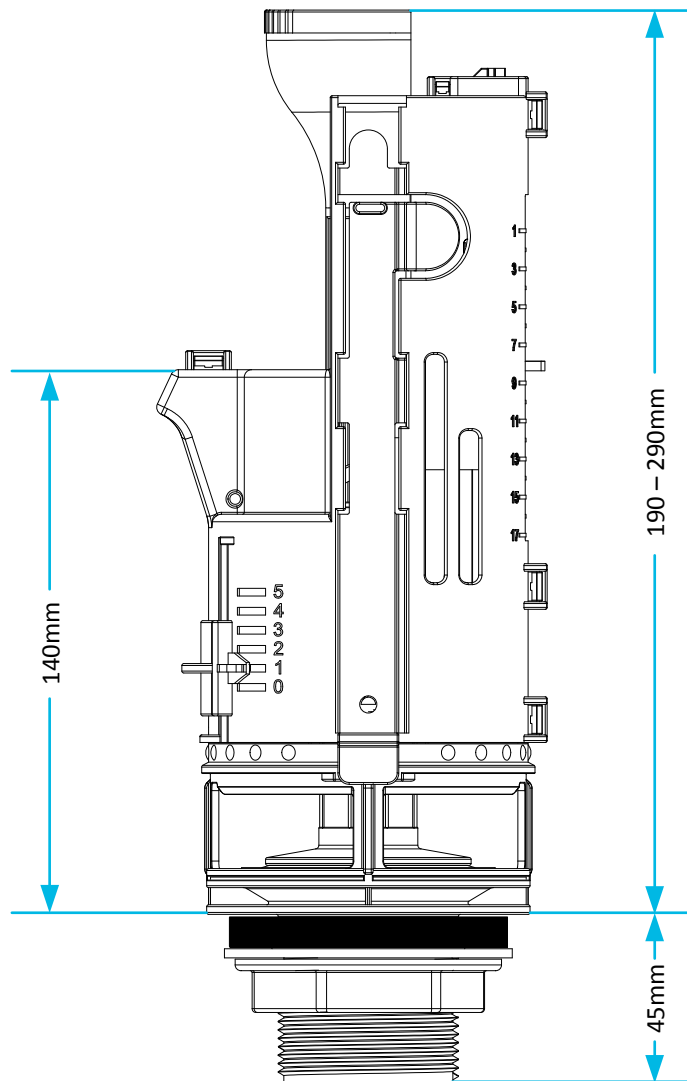

# Technical Data Sheet

© Viva Sanitary  
14/02/2012

Code:	<b>SKY015</b>	Description:	<b>Skylo Universal Dual Flush Valve (570mm cable)</b>
-------	---------------	--------------	---