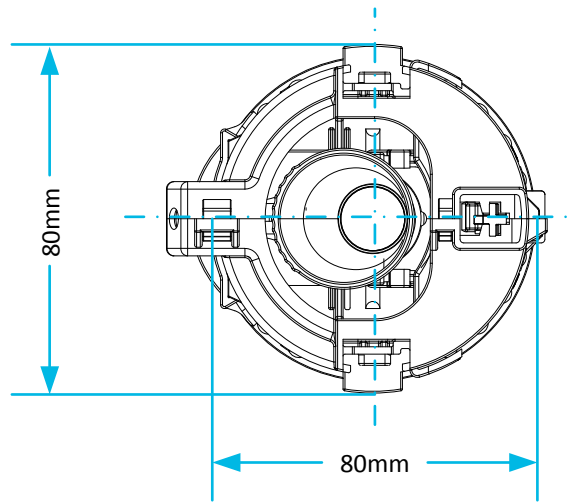

# Technical Data Sheet

© Viva Sanitary  
14/02/2012

Code:	<b>SKY015</b>	Description:	<b>Skylo Universal Dual Flush Valve (570mm cable)</b>
-------	---------------	--------------	---