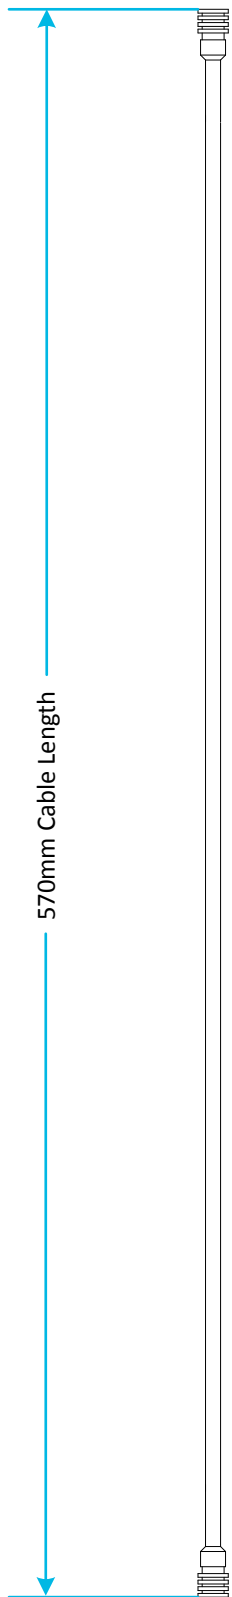

# Technical Data Sheet

© Viva Sanitary  
14/02/2012

Code:	<b>SKY015</b>	Description:	<b>Skylo Universal Dual Flush Valve (570mm cable)</b>
-------	---------------	--------------	---