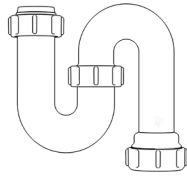

For more information please contact us:
Tel: 0151 546 0531 E-mail: sales@vivasanitary.co.uk

Swivel "P" Traps

Product Code: WTP3276
Description: 1¼" Swivel 'P' Trap
Outlet: 32mm Seal: 75mm

Product Code: WTP4076
Description: 1½" Swivel 'P' Trap
Outlet: 40mm Seal: 75mm

Swivel "S" Traps

Product Code: WTS3276
Description: 1¼" Swivel 'S' Trap
Outlet: 32mm Seal: 75mm

Product Code: WTS4076
Description: 1½" Swivel 'S' Trap
Outlet: 40mm Seal: 75mm

Bottle Traps

Product Code: WTBT3238
Description: 1¼" Bottle Trap
Seal: 38mm

Product Code: WTBT3276
Description: 1¼" Bottle Trap
Seal: 75mm

Product Code: WTBT4038
Description: 1½" Bottle Trap
Seal: 38mm

Product Code: WTBT4076
Description: 1½" Bottle Trap
Seal: 75mm

Product Code: WTBT32T
Description: 1¼" Telescopic Bottle Trap
Seal: 75mm

Product Code: WTB4050
Description: 1½" x 50mm Seal Bath Trap
Seal: 50mm

Product Code: WTST01
Description: 1½" Sink Trap with Single 135° Nozzle
Seal: 75mm

Product Code: WTST02
Description: 1½" Sink Trap with Twin 135° Nozzles
Seal: 75mm