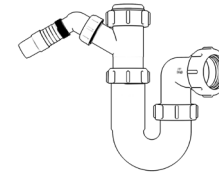

Product Code: WTBT3276
Description: 1¼" Bottle Trap
Seal: 75mm

Product Code: WTBT4038
Description: 1½" Bottle Trap
Seal: 38mm

Product Code: WTBT4076
Description: 1½" Bottle Trap
Seal: 75mm

Product Code: WTBT32T
Description: 1¼" Telescopic Bottle Trap
Seal: 75mm

Product Code: WTBT40T
Description: 1½" Telescopic Bottle Trap
Seal: 75mm

Other Traps

Product Code: WTRT40
Description: 1½" Swivel Running Trap
Seal: 75mm

Product Code: WTB4019
Description: 1½" x 19mm Seal Bath Trap
Seal: 19mm

Product Code: WTB4050
Description: 1½" x 50mm Seal Bath Trap
Seal: 50mm

Product Code: WTST01
Description: 1½" Sink Trap with Single 135° Nozzle
Seal: 75mm

Product Code: WTST02
Description: 1½" Sink Trap with Twin 135° Nozzles
Seal: 75mm

Product Code: WTBNH01
Description: 1½" Bowl & Half Kit
Seal: 75mm

Product Code: WTTP32
Description: 1¼" Telescopic 'P' Trap
Seal: 75mm

Product Code: WTTP40
Description: 1½" Telescopic 'P' Trap
Seal: 75mm