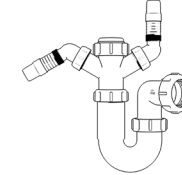

Product Code: WTBT3276
Description: 1¼" Bottle Trap
Seal: 75mm

Product Code: WTBT4038
Description: 1½" Bottle Trap
Seal: 38mm

Product Code: WTBT4076
Description: 1½" Bottle Trap
Seal: 75mm

Product Code: WTBT32T
Description: 1¼" Telescopic Bottle Trap
Seal: 75mm

Product Code: WTBT40T
Description: 1½" Telescopic Bottle Trap
Seal: 75mm

Other Traps

Product Code: WTRT40
Description: 1½" Swivel Running Trap
Seal: 75mm

Product Code: WTB4019
Description: 1½" x 19mm Seal Bath Trap
Seal: 19mm

Product Code: WTB4050
Description: 1½" x 50mm Seal Bath Trap
Seal: 50mm

Product Code: WTST01
Description: 1½" Sink Trap with Single 135° Nozzle
Seal: 75mm

Product Code: WTST02
Description: 1½" Sink Trap with Twin 135° Nozzles
Seal: 75mm

Product Code: WTBNH01
Description: 1½" Bowl & Half Kit
Seal: 75mm

Product Code: WTTP32
Description: 1¼" Telescopic 'P' Trap
Seal: 75mm

Product Code: WTTP40
Description: 1½" Telescopic 'P' Trap
Seal: 75mm