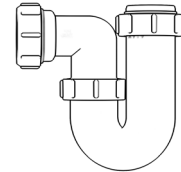

1½" Shower Trap

WARNING

We accept no liability for products fitted incorrectly, and where the correct testing procedures have not been used, resulting in the escape of water.

Please note: Save this instruction sheet for future reference
IMPORTANT: DO NOT use plumber's putty to seal this fitting

For more information please contact us:
Tel: 0151 546 0531 E-mail: sales@vivasanitary.co.uk

Swivel "P" Traps

Product Code: WTP3276
Description: 1¼" Swivel 'P' Trap
Outlet: 32mm Seal: 75mm

Product Code: WTP4076
Description: 1½" Swivel 'P' Trap
Outlet: 40mm Seal: 75mm

Product Code: WTBT3276
Description: 1¼" Bottle Trap
Seal: 75mm

Product Code: WTBT4038
Description: 1½" Bottle Trap
Seal: 38mm

Product Code: WTBT4076
Description: 1½" Bottle Trap
Seal: 75mm

Product Code: WTBT32T
Description: 1¼" Telescopic Bottle Trap
Seal: 75mm

Product Code: WTB4050
Description: 1½" x 50mm Seal Bath Trap
Seal: 50mm

Product Code: WTST01
Description: 1½" Sink Trap with Single 135° Nozzle
Seal: 75mm

Product Code: WTST02
Description: 1½" Sink Trap with Twin 135° Nozzles
Seal: 75mm