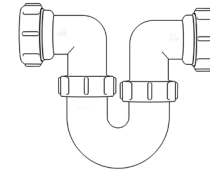

Swivel "S" Traps

Product Code: WTS3276
Description: 1¼" Swivel 'S' Trap
Outlet: 32mm Seal: 75mm

Product Code: WTS4076
Description: 1½" Swivel 'S' Trap
Outlet: 40mm Seal: 75mm

Bottle Traps

Product Code: WTBT3238
Description: 1¼" Bottle Trap
Seal: 38mm

Product Code: WTBT3276
Description: 1¼" Bottle Trap
Seal: 75mm

Product Code: WTBT4038
Description: 1½" Bottle Trap
Seal: 38mm

Product Code: WTBT4076
Description: 1½" Bottle Trap
Seal: 75mm

Product Code: WTBT32T
Description: 1¼" Telescopic Bottle Trap
Seal: 75mm

Product Code: WTBT40T
Description: 1½" Telescopic Bottle Trap
Seal: 75mm

Other Traps

Product Code: WTRT40
Description: 1½" Swivel Running Trap
Seal: 75mm

Product Code: WTB4019
Description: 1½" x 19mm Seal Bath Trap
Seal: 19mm

Product Code: WTB4050
Description: 1½" x 50mm Seal Bath Trap
Seal: 50mm

Product Code: WTST01
Description: 1½" Sink Trap with Single 135° Nozzle
Seal: 75mm

Product Code: WTST02
Description: 1½" Sink Trap with Twin 135° Nozzles
Seal: 75mm