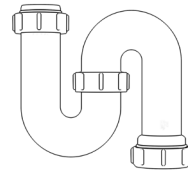

For more information please contact us:
Tel: 0151 546 0531 E-mail: sales@vivasanitary.co.uk

Swivel "P" Traps

Product Code: WTP3276
Description: 1¼" Swivel 'P' Trap
Outlet: 32mm Seal: 75mm

Product Code: WTP4076
Description: 1½" Swivel 'P' Trap
Outlet: 40mm Seal: 75mm

Swivel "S" Traps

Product Code: WTS3276
Description: 1¼" Swivel 'S' Trap
Outlet: 32mm Seal: 75mm

Product Code: WTS4076
Description: 1½" Swivel 'S' Trap
Outlet: 40mm Seal: 75mm

Bottle Traps

Product Code: WTBT3238
Description: 1¼" Bottle Trap
Seal: 38mm

Product Code: WTBT3276
Description: 1¼" Bottle Trap
Seal: 75mm

Product Code: WTBT4038
Description: 1½" Bottle Trap
Seal: 38mm

Product Code: WTBT4076
Description: 1½" Bottle Trap
Seal: 75mm

Product Code: WTBT32T
Description: 1¼" Telescopic Bottle Trap
Seal: 75mm

Product Code: WTB4050
Description: 1½" x 50mm Seal Bath Trap
Seal: 50mm

Product Code: WTST01
Description: 1½" Sink Trap with Single 135° Nozzle
Seal: 75mm

Product Code: WTST02
Description: 1½" Sink Trap with Twin 135° Nozzles
Seal: 75mm