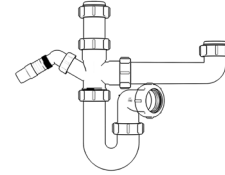

Product Code: WTBT3276
Description: 1¼" Bottle Trap
Seal: 75mm

Product Code: WTBT4038
Description: 1½" Bottle Trap
Seal: 38mm

Product Code: WTBT4076
Description: 1½" Bottle Trap
Seal: 75mm

Product Code: WTBT32T
Description: 1¼" Telescopic Bottle Trap
Seal: 75mm

Product Code: WTBT40T
Description: 1½" Telescopic Bottle Trap
Seal: 75mm

Other Traps

Product Code: WTRT40
Description: 1½" Swivel Running Trap
Seal: 75mm

Product Code: WTB4019
Description: 1½" x 19mm Seal Bath Trap
Seal: 19mm

Product Code: WTB4050
Description: 1½" x 50mm Seal Bath Trap
Seal: 50mm

Product Code: WTST01
Description: 1½" Sink Trap with Single 135° Nozzle
Seal: 75mm

Product Code: WTST02
Description: 1½" Sink Trap with Twin 135° Nozzles
Seal: 75mm

Product Code: WTBNH01
Description: 1½" Bowl & Half Kit
Seal: 75mm

Product Code: WTTP32
Description: 1¼" Telescopic 'P' Trap
Seal: 75mm

Product Code: WTTP40
Description: 1½" Telescopic 'P' Trap
Seal: 75mm