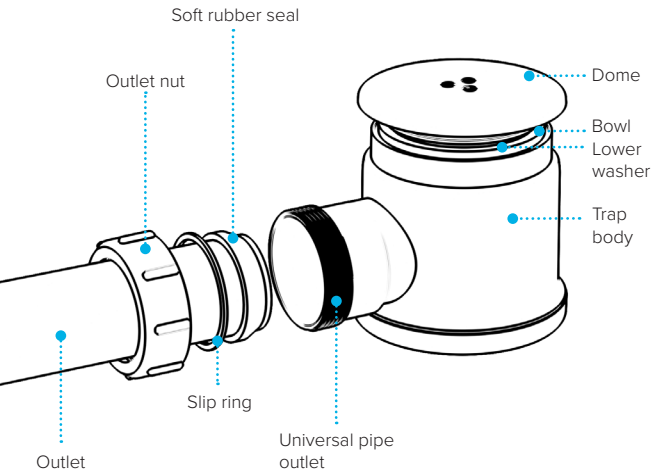

1½" Shower Trap

WARNING

We accept no liability for products fitted incorrectly, and where the correct testing procedures have not been used, resulting in the escape of water.

Please note: Save this instruction sheet for future reference
IMPORTANT: DO NOT use plumber's putty to seal this fitting

Product Code: WTB4050
Description: 1½" x 50mm Seal Bath Trap
Seal: 50mm

Product Code: WTST01
Description: 1½" Sink Trap with Single 135° Nozzle
Seal: 75mm

Product Code: WTST02
Description: 1½" Sink Trap with Twin 135° Nozzles
Seal: 75mm

Product Code: WTKT32CE
Description: 1¼" Straight Through Trap
Seal: 75mm

Product Code: WTS40
Description: 1½" Shower Trap (50mm Tray)
Seal: 50mm

Product Code: WTS40
Description: 1½" Shower Trap (90mm Tray)
Seal: 50mm

Product Code: WTWM01
Description: 1½" Standpipe Trap
Seal: 75mm

Join Pro+ Installers club for exclusive benefits.

vivasanitary.co.uk/pro

Installation videos and further information available now.