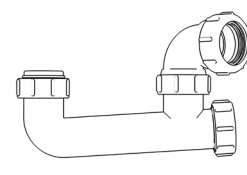

Product Code: WTBT3276
Description: 1/4” Bottle Trap
Seal: 75mm

Product Code: WTBT4038
Description: 1/2” Bottle Trap
Seal: 38mm

Product Code: WTBT4076
Description: 1/2” Bottle Trap
Seal: 75mm

Product Code: WTBT32T
Description: 1/4” Telescopic Bottle Trap
Seal: 75mm

Product Code: WTBT40T
Description: 1/2” Telescopic Bottle Trap
Seal: 75mm

Other Traps

Product Code: WTRT40
Description: 1/2” Swivel Running Trap
Seal: 75mm

Product Code: WTB4019
Description: 1/2” x 19mm Seal Bath Trap
Seal: 19mm

Product Code: WTB4050
Description: 1/2” x 50mm Seal Bath Trap
Seal: 50mm

Product Code: WTST01
Description: 1/2” Sink Trap with Single 135° Nozzle
Seal: 75mm

Product Code: WTST02
Description: 1/2” Sink Trap with Twin 135° Nozzles
Seal: 75mm

Product Code: WTBNH01
Description: 1/2” Bowl & Half Kit
Seal: 75mm

Product Code: WTTP32
Description: 1/4” Telescopic ‘P’ Trap
Seal: 75mm

Product Code: WTTP40
Description: 1/2” Telescopic ‘P’ Trap
Seal: 75mm