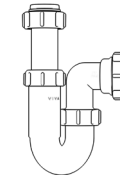

Product Code: WTBT3276
Description: 1/4” Bottle Trap
Seal: 75mm

Product Code: WTBT4038
Description: 1/2” Bottle Trap
Seal: 38mm

Product Code: WTBT4076
Description: 1/2” Bottle Trap
Seal: 75mm

Product Code: WTBT32T
Description: 1/4” Telescopic Bottle Trap
Seal: 75mm

Product Code: WTBT40T
Description: 1/2” Telescopic Bottle Trap
Seal: 75mm

Other Traps

Product Code: WTRT40
Description: 1/2” Swivel Running Trap
Seal: 75mm

Product Code: WTB4019
Description: 1/2” x 19mm Seal Bath Trap
Seal: 19mm

Product Code: WTB4050
Description: 1/2” x 50mm Seal Bath Trap
Seal: 50mm

Product Code: WTST01
Description: 1/2” Sink Trap with Single 135° Nozzle
Seal: 75mm

Product Code: WTST02
Description: 1/2” Sink Trap with Twin 135° Nozzles
Seal: 75mm

Product Code: WTBNH01
Description: 1/2” Bowl & Half Kit
Seal: 75mm

Product Code: WTTP32
Description: 1/4” Telescopic ‘P’ Trap
Seal: 75mm

Product Code: WTTP40
Description: 1/2” Telescopic ‘P’ Trap
Seal: 75mm