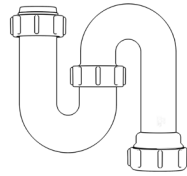

For more information please contact us:

Tel: 0151 546 0531 E-mail: sales@vivasanitary.co.uk

Swivel “P” Traps

Product Code: WTP3276
Description: 1/4” Swivel ‘P’ Trap
Outlet: 32mm **Seal:** 75mm

Product Code: WTP4076
Description: 1/2” Swivel ‘P’ Trap
Outlet: 40mm **Seal:** 75mm

Swivel “S” Traps

Product Code: WTS3276
Description: 1/4” Swivel ‘S’ Trap
Outlet: 32mm **Seal:** 75mm

Product Code: WTS4076
Description: 1/2” Swivel ‘S’ Trap
Outlet: 40mm **Seal:** 75mm

Bottle Traps

Product Code: WTBT3238
Description: 1/4” Bottle Trap
Seal: 38mm

Product Code: WTBT3276
Description: 1/4” Bottle Trap
Seal: 75mm

Product Code: WTBT4038
Description: 1/2” Bottle Trap
Seal: 38mm

Product Code: WTBT4076
Description: 1/2” Bottle Trap
Seal: 75mm

Product Code: WTBT32T
Description: 1/4” Telescopic Bottle Trap
Seal: 75mm

Product Code: WTB4050
Description: 1/2” x 50mm Seal Bath Trap
Seal: 50mm

Product Code: WTST01
Description: 1/2” Sink Trap with Single 135° Nozzle
Seal: 75mm

Product Code: WTST02
Description: 1/2” Sink Trap with Twin 135° Nozzles
Seal: 75mm