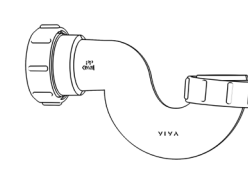

Swivel “S” Traps

Product Code: WTS3276
Description: 1/4” Swivel ‘S’ Trap
Outlet: 32mm **Seal:** 75mm

Product Code: WTS4076
Description: 1/2” Swivel ‘S’ Trap
Outlet: 40mm **Seal:** 75mm

Bottle Traps

Product Code: WTBT3238
Description: 1/4” Bottle Trap
Seal: 38mm

Product Code: WTBT3276
Description: 1/4” Bottle Trap
Seal: 75mm

Product Code: WTBT4038
Description: 1/2” Bottle Trap
Seal: 38mm

Product Code: WTBT4076
Description: 1/2” Bottle Trap
Seal: 75mm

Product Code: WTBT32T
Description: 1/4” Telescopic Bottle Trap
Seal: 75mm

Product Code: WTBT40T
Description: 1/2” Telescopic Bottle Trap
Seal: 75mm

Other Traps

Product Code: WTRT40
Description: 1/2” Swivel Running Trap
Seal: 75mm

Product Code: WTB4019
Description: 1/2” x 19mm Seal Bath Trap
Seal: 19mm

Product Code: WTB4050
Description: 1/2” x 50mm Seal Bath Trap
Seal: 50mm

Product Code: WTST01
Description: 1/2” Sink Trap with Single 135° Nozzle
Seal: 75mm

Product Code: WTST02
Description: 1/2” Sink Trap with Twin 135° Nozzles
Seal: 75mm