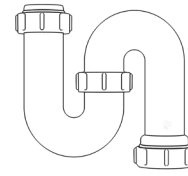

1½” Telescopic Bottle Trap

WARNING

We accept no liability for products fitted incorrectly, and where the correct testing procedures have not been used, resulting in the escape of water.

Please note: Save this instruction sheet for future reference
IMPORTANT: DO NOT use plumber’s putty to seal this fitting

For more information please contact us:

Tel: 0151 546 0531 E-mail: sales@vivasanitary.co.uk

Swivel “P” Traps

Product Code: WTP3276
Description: 1/4” Swivel ‘P’ Trap
Outlet: 32mm **Seal:** 75mm

Product Code: WTP4076
Description: 1/2” Swivel ‘P’ Trap
Outlet: 40mm **Seal:** 75mm

Swivel “S” Traps

Product Code: WTS3276
Description: 1/4” Swivel ‘S’ Trap
Outlet: 32mm **Seal:** 75mm

Product Code: WTS4076
Description: 1/2” Swivel ‘S’ Trap
Outlet: 40mm **Seal:** 75mm

Bottle Traps

Product Code: WTBT3238
Description: 1/4” Bottle Trap
Seal: 38mm

Product Code: WTBT3276
Description: 1/4” Bottle Trap
Seal: 75mm

Product Code: WTBT4038
Description: 1/2” Bottle Trap
Seal: 38mm

Product Code: WTBT4076
Description: 1/2” Bottle Trap
Seal: 75mm

Product Code: WTBT32T
Description: 1/4” Telescopic Bottle Trap
Seal: 75mm