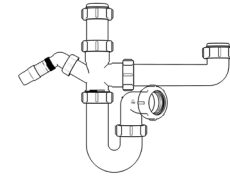

Product Code: WTBT3276
Description: 1/4” Bottle Trap
Seal: 75mm

Product Code: WTBT4038
Description: 1/2” Bottle Trap
Seal: 38mm

Product Code: WTBT4076
Description: 1/2” Bottle Trap
Seal: 75mm

Product Code: WTBT32T
Description: 1/4” Telescopic Bottle Trap
Seal: 75mm

Product Code: WTBT40T
Description: 1/2” Telescopic Bottle Trap
Seal: 75mm

Other Traps

Product Code: WTRT40
Description: 1/2” Swivel Running Trap
Seal: 75mm

Product Code: WTB4019
Description: 1/2” x 19mm Seal Bath Trap
Seal: 19mm

Product Code: WTB4050
Description: 1/2” x 50mm Seal Bath Trap
Seal: 50mm

Product Code: WTST01
Description: 1/2” Sink Trap with Single 135° Nozzle
Seal: 75mm

Product Code: WTST02
Description: 1/2” Sink Trap with Twin 135° Nozzles
Seal: 75mm

Product Code: WTBNH01
Description: 1/2” Bowl & Half Kit
Seal: 75mm

Product Code: WTTP32
Description: 1/4” Telescopic ‘P’ Trap
Seal: 75mm

Product Code: WTTP40
Description: 1/2” Telescopic ‘P’ Trap
Seal: 75mm