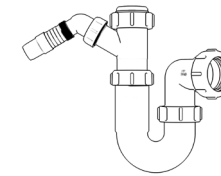

Product Code: WTBT3276
Description: 1/4” Bottle Trap
Seal: 75mm

Product Code: WTBT4038
Description: 1/2” Bottle Trap
Seal: 38mm

Product Code: WTBT4076
Description: 1/2” Bottle Trap
Seal: 75mm

Product Code: WTBT32T
Description: 1/4” Telescopic Bottle Trap
Seal: 75mm

Product Code: WTBT40T
Description: 1/2” Telescopic Bottle Trap
Seal: 75mm

Other Traps

Product Code: WTRT40
Description: 1/2” Swivel Running Trap
Seal: 75mm

Product Code: WTB4019
Description: 1/2” x 19mm Seal Bath Trap
Seal: 19mm

Product Code: WTB4050
Description: 1/2” x 50mm Seal Bath Trap
Seal: 50mm

Product Code: WTST01
Description: 1/2” Sink Trap with Single 135° Nozzle
Seal: 75mm

Product Code: WTST02
Description: 1/2” Sink Trap with Twin 135° Nozzles
Seal: 75mm

Product Code: WTBNH01
Description: 1/2” Bowl & Half Kit
Seal: 75mm

Product Code: WTTP32
Description: 1/4” Telescopic ‘P’ Trap
Seal: 75mm

Product Code: WTTP40
Description: 1/2” Telescopic ‘P’ Trap
Seal: 75mm