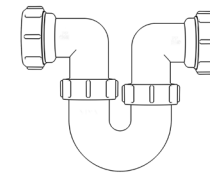

Swivel “S” Traps

Product Code: WTS3276
Description: 1/4” Swivel ‘S’ Trap
Outlet: 32mm **Seal:** 75mm

Product Code: WTS4076
Description: 1/2” Swivel ‘S’ Trap
Outlet: 40mm **Seal:** 75mm

Bottle Traps

Product Code: WTBT3238
Description: 1/4” Bottle Trap
Seal: 38mm

Product Code: WTBT3276
Description: 1/4” Bottle Trap
Seal: 75mm

Product Code: WTBT4038
Description: 1/2” Bottle Trap
Seal: 38mm

Product Code: WTBT4076
Description: 1/2” Bottle Trap
Seal: 75mm

Product Code: WTBT32T
Description: 1/4” Telescopic Bottle Trap
Seal: 75mm

Product Code: WTBT40T
Description: 1/2” Telescopic Bottle Trap
Seal: 75mm

Other Traps

Product Code: WTRT40
Description: 1/2” Swivel Running Trap
Seal: 75mm

Product Code: WTB4019
Description: 1/2” x 19mm Seal Bath Trap
Seal: 19mm

Product Code: WTB4050
Description: 1/2” x 50mm Seal Bath Trap
Seal: 50mm

Product Code: WTST01
Description: 1/2” Sink Trap with Single 135° Nozzle
Seal: 75mm

Product Code: WTST02
Description: 1/2” Sink Trap with Twin 135° Nozzles
Seal: 75mm