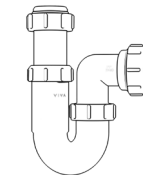

Product Code: WTBT3276
Description: 1/4” Bottle Trap
Seal: 75mm

Product Code: WTBT4038
Description: 1/2” Bottle Trap
Seal: 38mm

Product Code: WTBT4076
Description: 1/2” Bottle Trap
Seal: 75mm

Product Code: WTBT32T
Description: 1/4” Telescopic Bottle Trap
Seal: 75mm

Product Code: WTBT40T
Description: 1/2” Telescopic Bottle Trap
Seal: 75mm

Other Traps

Product Code: WTRT40
Description: 1/2” Swivel Running Trap
Seal: 75mm

Product Code: WTB4019
Description: 1/2” x 19mm Seal Bath Trap
Seal: 19mm

Product Code: WTB4050
Description: 1/2” x 50mm Seal Bath Trap
Seal: 50mm

Product Code: WTST01
Description: 1/2” Sink Trap with Single 135° Nozzle
Seal: 75mm

Product Code: WTST02
Description: 1/2” Sink Trap with Twin 135° Nozzles
Seal: 75mm

Product Code: WTBNH01
Description: 1/2” Bowl & Half Kit
Seal: 75mm

Product Code: WTTP32
Description: 1/4” Telescopic ‘P’ Trap
Seal: 75mm

Product Code: WTTP40
Description: 1/2” Telescopic ‘P’ Trap
Seal: 75mm