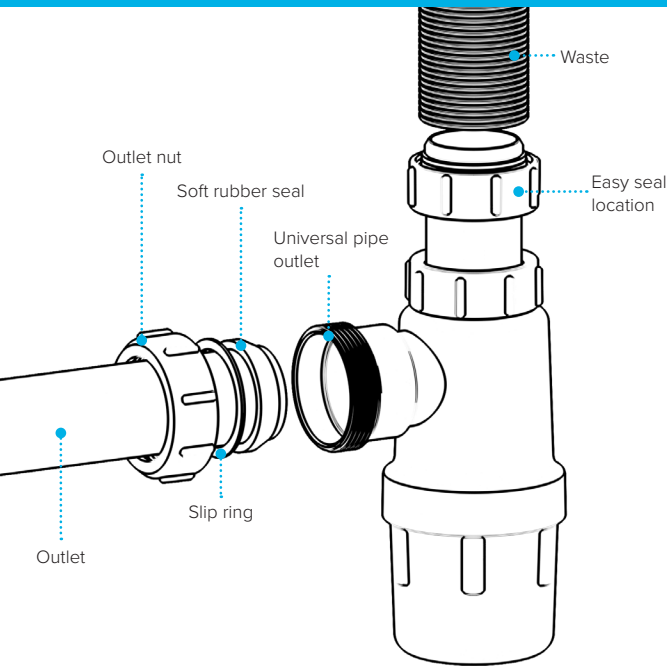

1½” Telescopic Bottle Trap

WARNING

We accept no liability for products fitted incorrectly, and where the correct testing procedures have not been used, resulting in the escape of water.

Please note: Save this instruction sheet for future reference
IMPORTANT: DO NOT use plumber’s putty to seal this fitting

For more information please contact us:

Tel: 0151 546 0531 E-mail: sales@vivasanitary.co.uk

Swivel “P” Traps

Product Code: WTP3276
Description: 1/4” Swivel ‘P’ Trap
Outlet: 32mm **Seal:** 75mm

Product Code: WTP4076
Description: 1/2” Swivel ‘P’ Trap
Outlet: 40mm **Seal:** 75mm

Product Code: WTKT32CE
Description: 1/4” Straight Through Trap
Seal: 75mm

Product Code: WTS40
Description: 1/2” Shower Trap (50mm Tray)
Seal: 50mm

Product Code: WTS40
Description: 1/2” Shower Trap (90mm Tray)
Seal: 50mm

Product Code: WTWM01
Description: 1/2” Standpipe Trap
Seal: 75mm

Join Pro+ Installers club for exclusive benefits.

vivasanitary.co.uk/pro

Installation videos and further information available now.