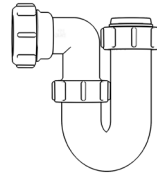

1½” Telescopic Bottle Trap

WARNING

We accept no liability for products fitted incorrectly, and where the correct testing procedures have not been used, resulting in the escape of water.

Please note: Save this instruction sheet for future reference
IMPORTANT: DO NOT use plumber’s putty to seal this fitting

For more information please contact us:

Tel: 0151 546 0531 E-mail: sales@vivasanitary.co.uk

Swivel “P” Traps

Product Code: WTP3276
Description: 1/4” Swivel ‘P’ Trap
Outlet: 32mm **Seal:** 75mm

Product Code: WTP4076
Description: 1/2” Swivel ‘P’ Trap
Outlet: 40mm **Seal:** 75mm

Product Code: WTBT3276
Description: 1/4” Bottle Trap
Seal: 75mm

Product Code: WTBT4038
Description: 1/2” Bottle Trap
Seal: 38mm

Product Code: WTBT4076
Description: 1/2” Bottle Trap
Seal: 75mm

Product Code: WTBT32T
Description: 1/4” Telescopic Bottle Trap
Seal: 75mm

Product Code: WTB4050
Description: 1/2” x 50mm Seal Bath Trap
Seal: 50mm

Product Code: WTST01
Description: 1/2” Sink Trap with Single 135° Nozzle
Seal: 75mm

Product Code: WTST02
Description: 1/2” Sink Trap with Twin 135° Nozzles
Seal: 75mm