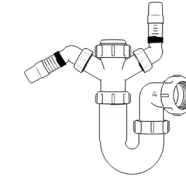

Product Code: WTBT3276
Description: 1/4” Bottle Trap
Seal: 75mm

Product Code: WTBT4038
Description: 1/2” Bottle Trap
Seal: 38mm

Product Code: WTBT4076
Description: 1/2” Bottle Trap
Seal: 75mm

Product Code: WTBT32T
Description: 1/4” Telescopic Bottle Trap
Seal: 75mm

Product Code: WTBT40T
Description: 1/2” Telescopic Bottle Trap
Seal: 75mm

Other Traps

Product Code: WTRT40
Description: 1/2” Swivel Running Trap
Seal: 75mm

Product Code: WTB4019
Description: 1/2” x 19mm Seal Bath Trap
Seal: 19mm

Product Code: WTB4050
Description: 1/2” x 50mm Seal Bath Trap
Seal: 50mm

Product Code: WTST01
Description: 1/2” Sink Trap with Single 135° Nozzle
Seal: 75mm

Product Code: WTST02
Description: 1/2” Sink Trap with Twin 135° Nozzles
Seal: 75mm

Product Code: WTBNH01
Description: 1/2” Bowl & Half Kit
Seal: 75mm

Product Code: WTTP32
Description: 1/4” Telescopic ‘P’ Trap
Seal: 75mm

Product Code: WTTP40
Description: 1/2” Telescopic ‘P’ Trap
Seal: 75mm