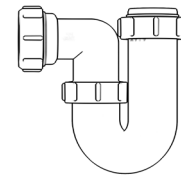

1½” Telescopic Bottle Trap

WARNING

We accept no liability for products fitted incorrectly, and where the correct testing procedures have not been used, resulting in the escape of water.

Please note: Save this instruction sheet for future reference
IMPORTANT: DO NOT use plumber’s putty to seal this fitting

For more information please contact us:

Tel: 0151 546 0531 E-mail: sales@vivasanitary.co.uk

Swivel “P” Traps

Product Code: WTP3276
Description: 1/4” Swivel ‘P’ Trap
Outlet: 32mm **Seal:** 75mm

Product Code: WTP4076
Description: 1/2” Swivel ‘P’ Trap
Outlet: 40mm **Seal:** 75mm

Swivel “S” Traps

Product Code: WTS3276
Description: 1/4” Swivel ‘S’ Trap
Outlet: 32mm **Seal:** 75mm

Product Code: WTS4076
Description: 1/2” Swivel ‘S’ Trap
Outlet: 40mm **Seal:** 75mm

Bottle Traps

Product Code: WTBT3238
Description: 1/4” Bottle Trap
Seal: 38mm

Product Code: WTBT3276
Description: 1/4” Bottle Trap
Seal: 75mm

Product Code: WTBT4038
Description: 1/2” Bottle Trap
Seal: 38mm

Product Code: WTBT4076
Description: 1/2” Bottle Trap
Seal: 75mm

Product Code: WTBT32T
Description: 1/4” Telescopic Bottle Trap
Seal: 75mm