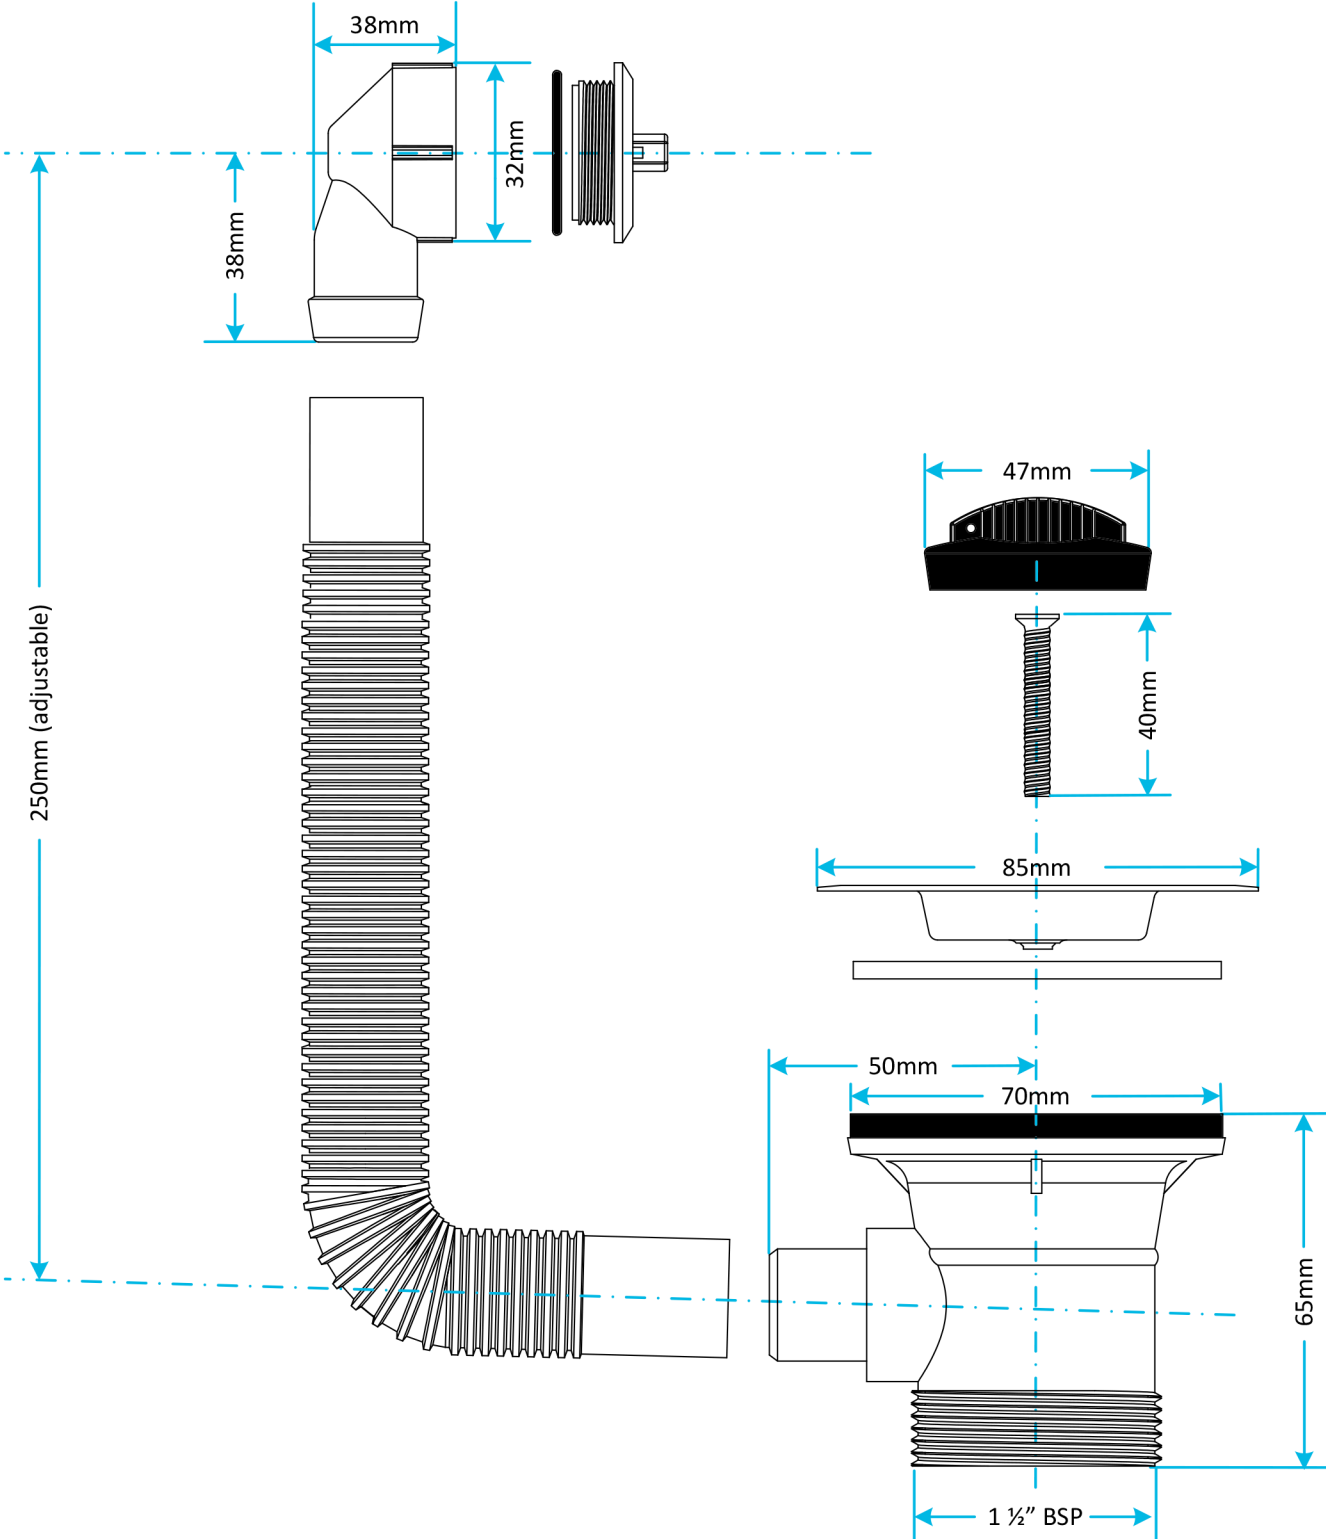

Technical Data Sheet

© Viva Sanitary
01/06/2016

| | | | |
|-------|--------------|--------------|-------------------------------|
| Code: | CWS01 | Description: | Sink Combination Waste |
|-------|--------------|--------------|-------------------------------|