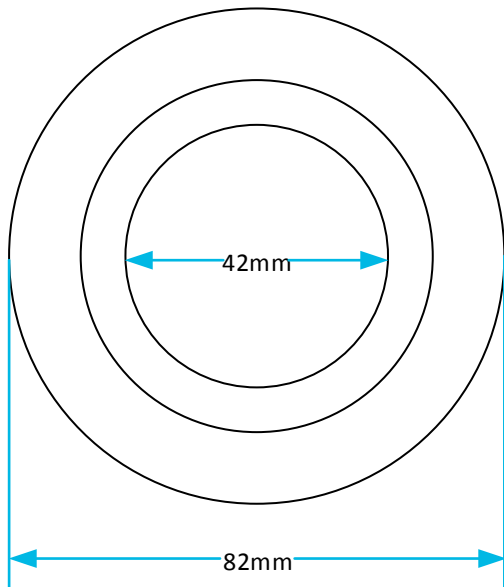

# Technical Data Sheet

© Viva Sanitary  
18/08/2015

Code:	<b>SKY096</b>	Description:	<b>Cistern Accessory Kit</b>
-------	---------------	--------------	------------------------------