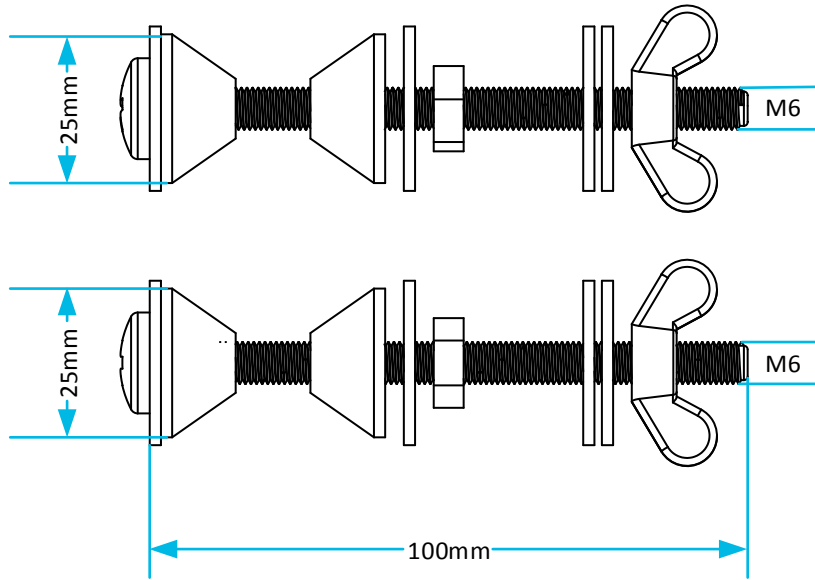

# Technical Data Sheet

© Viva Sanitary  
18/08/2015

Code:	<b>SKY096</b>	Description:	<b>Cistern Accessory Kit</b>
-------	---------------	--------------	------------------------------