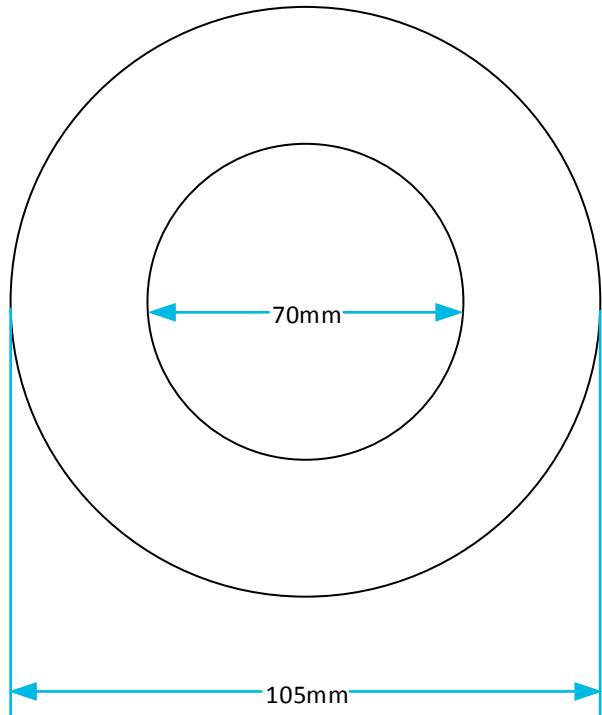

# Technical Data Sheet

© Viva Sanitary  
18/08/2015

Code:	<b>SKY096</b>	Description:	<b>Cistern Accessory Kit</b>
-------	---------------	--------------	------------------------------