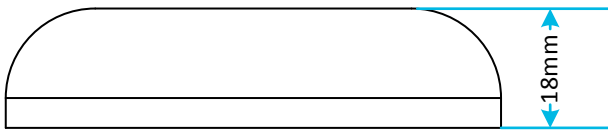

# Technical Data Sheet

© Viva Sanitary  
18/08/2015

Code:	<b>SKY096</b>	Description:	<b>Cistern Accessory Kit</b>
-------	---------------	--------------	------------------------------