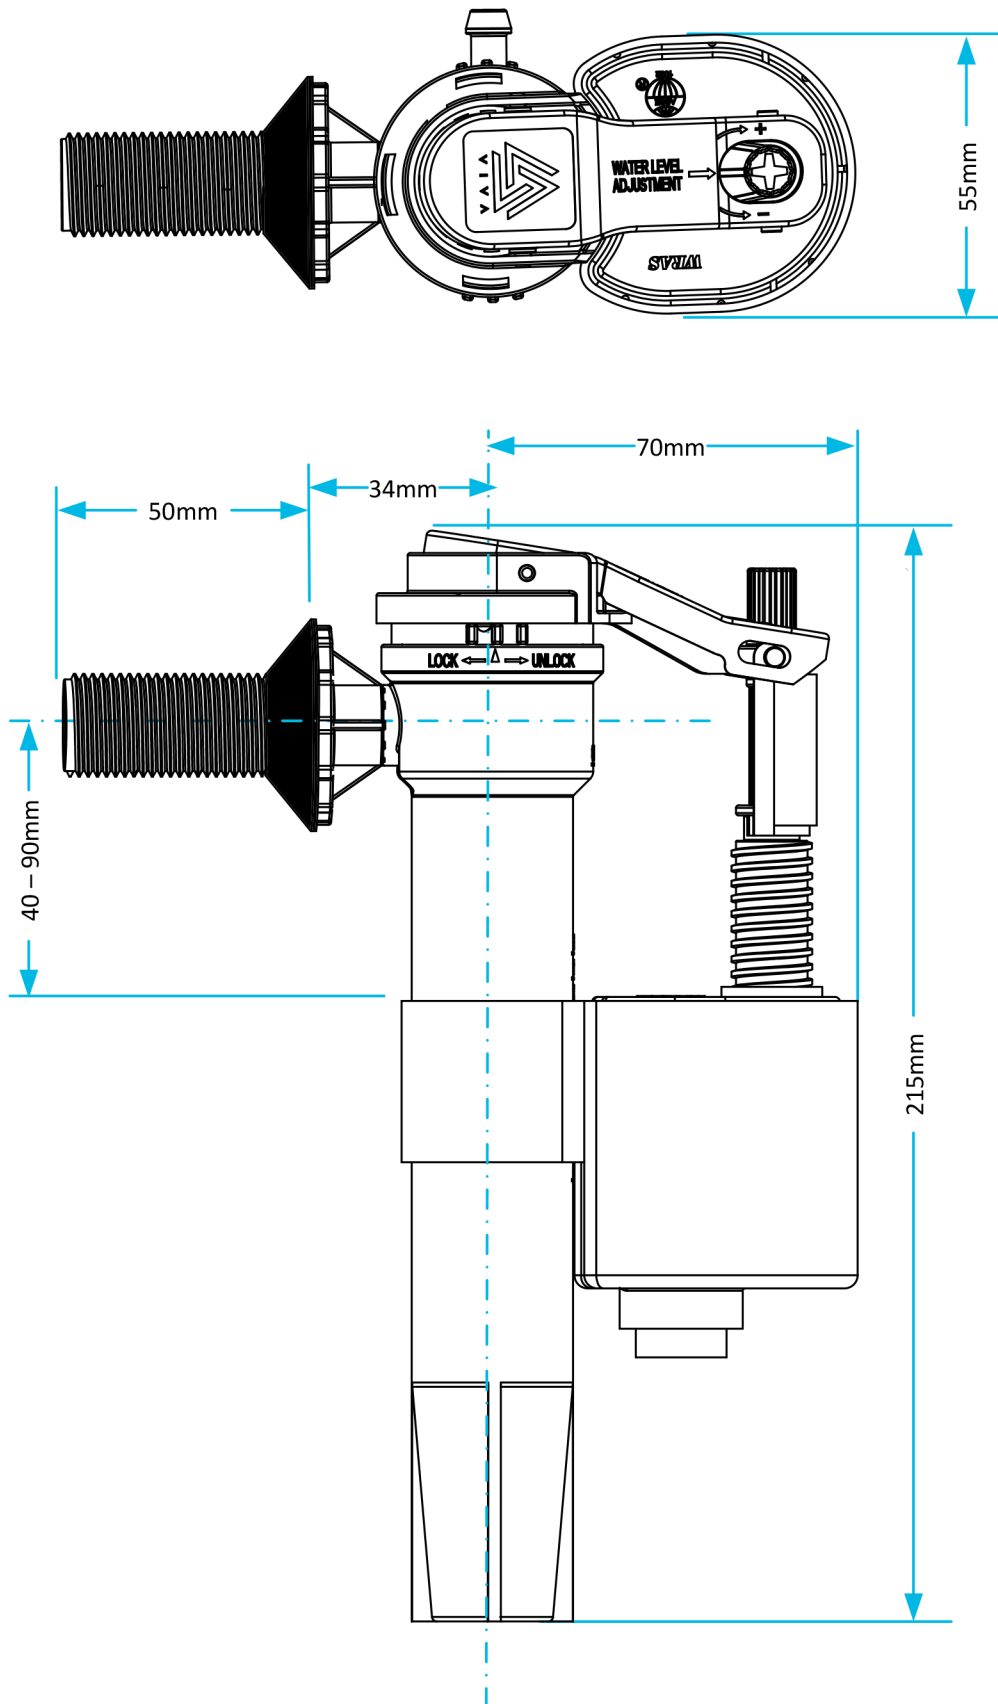

Technical Data Sheet

© Viva Sanitary
19/04/2012

Code:	PP0012	Description:	Skylo Side Entry Float Valve
-------	---------------	--------------	-------------------------------------