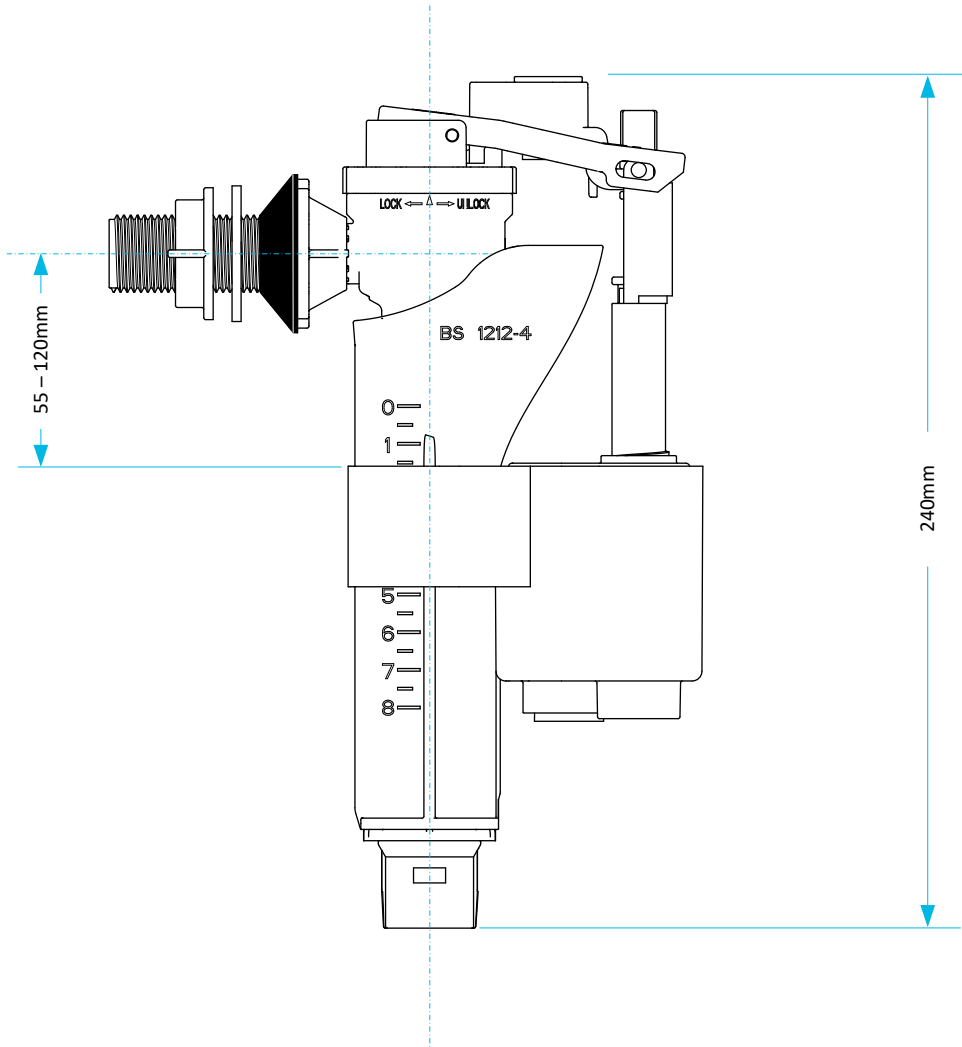

# Technical Data Sheet

CODE: <p style="text-align: center;">SKYAIR02</p>	© Viva Sanitary 04/11/2022	
DESCRIPTION: <p style="text-align: center;">Skylo AIR Side Entry Fill Valve</p>		
CATAGORY: <p style="text-align: center;">Toilet Fill Valves</p>	DRAWN BY: <p style="text-align: center;">RH</p>	VERIFIED BY: <p style="text-align: center;">AH</p>