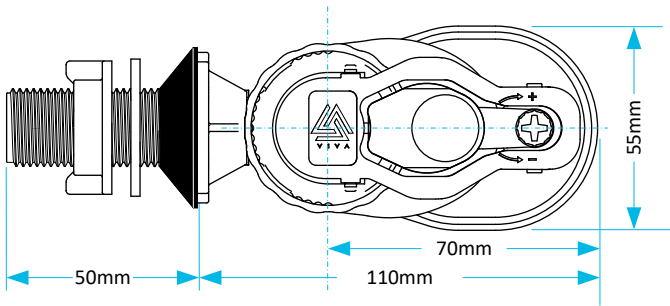

# Technical Data Sheet

CODE: <p style="text-align: center;">SKYAIR02</p>	© Viva Sanitary 04/11/2022	
DESCRIPTION: <p style="text-align: center;">Skylo AIR Side Entry Fill Valve</p>		
CATAGORY: <p style="text-align: center;">Toilet Fill Valves</p>	DRAWN BY: <p style="text-align: center;">RH</p>	VERIFIED BY: <p style="text-align: center;">AH</p>