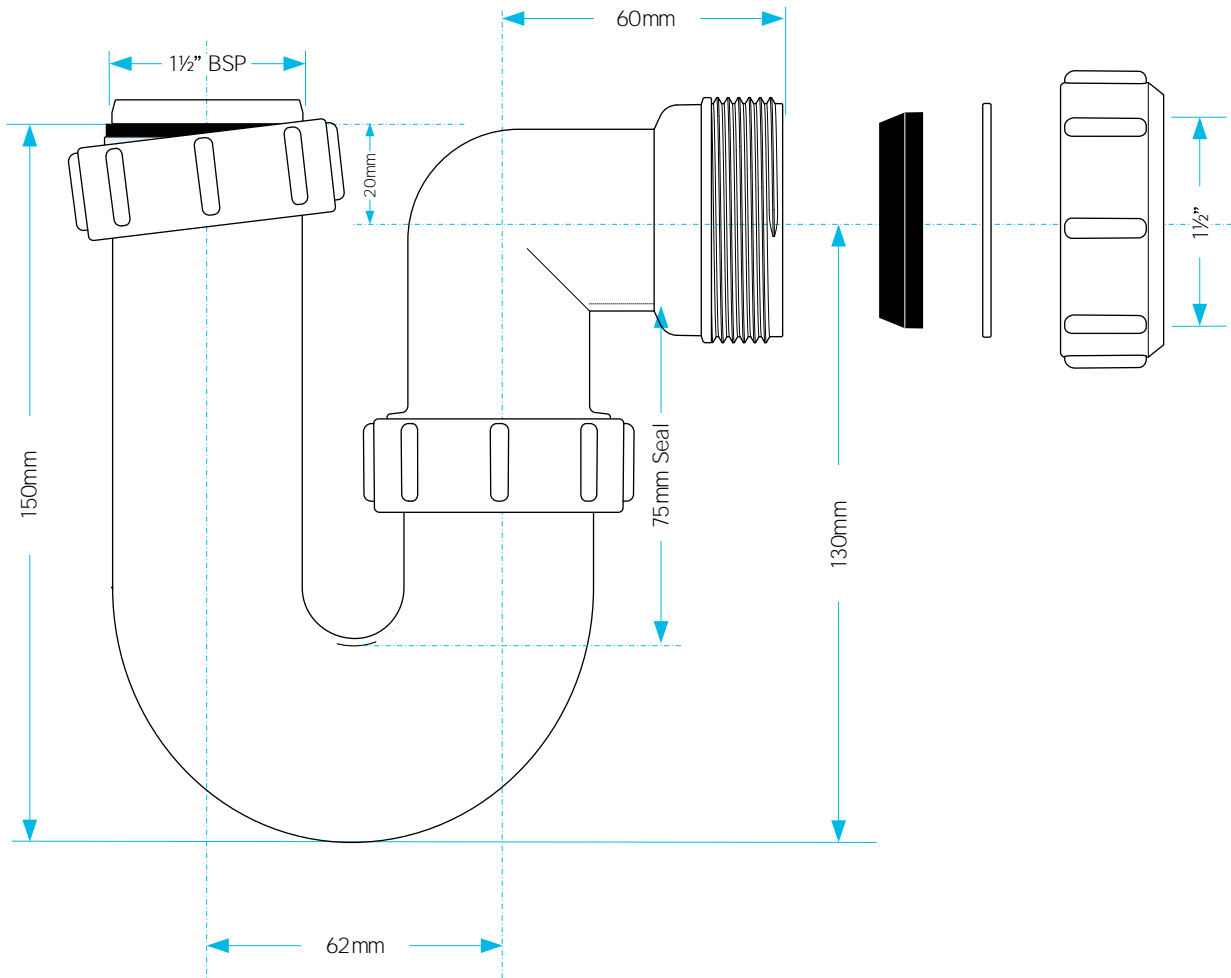

Technical Data Sheet

CODE:

WTP4076

DESCRIPTION:

1 1/2" Swivel P Trap

CATAGORY:

Waste Traps

© Viva Sanitary
22/08/2018

DRAWN BY:

RH

VERIFIED BY:

AH