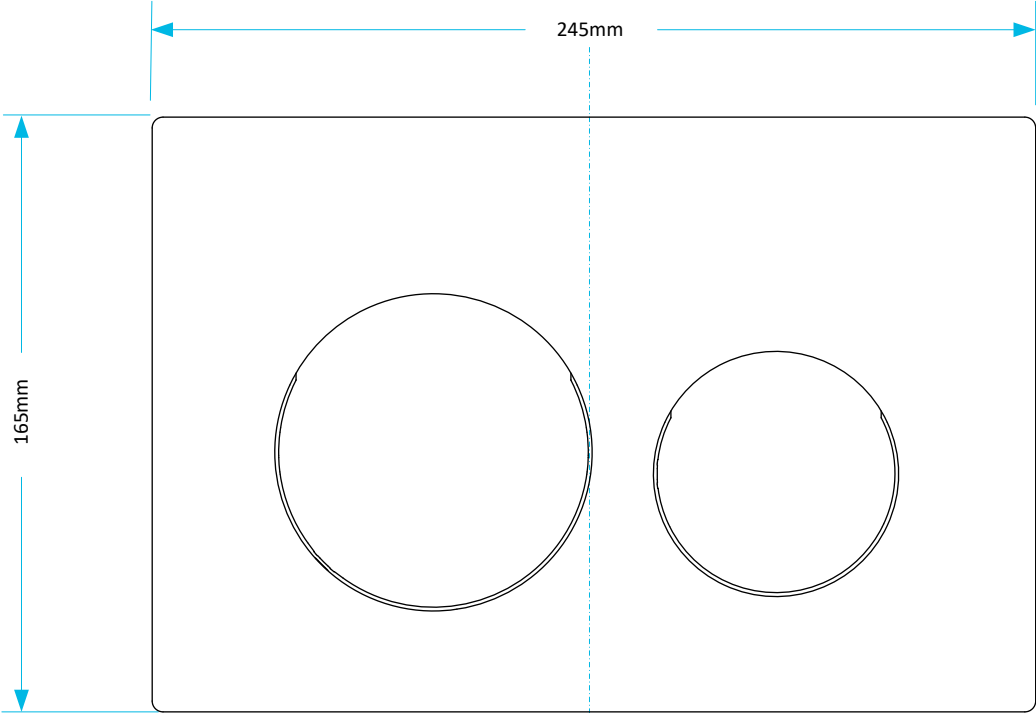

Technical Data Sheet

CODE:	ULTRA13
DESCRIPTION:	Skylo Ultra13 Gloss White Dual Flush Plate
CATAGORY:	Cisterns

<p>© Viva Sanitary 03/04/2023</p>	
DRAWN BY:	RH
VERIFIED BY:	AH