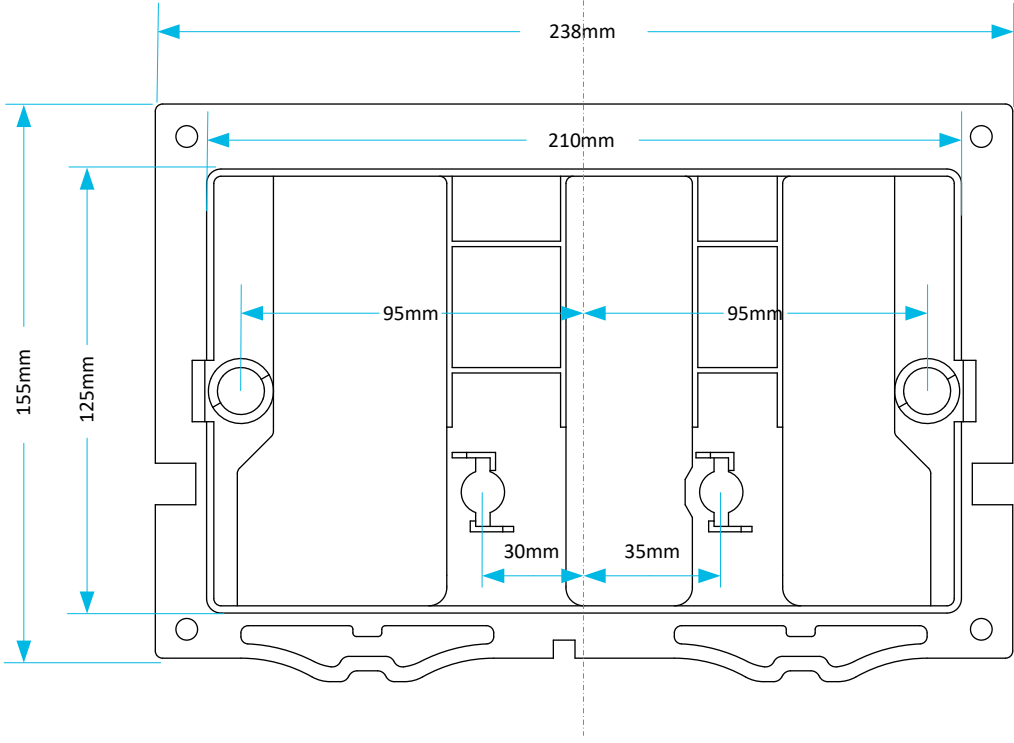

Technical Data Sheet

CODE:	ULTRA13
DESCRIPTION:	Skylo Ultra13 Gloss White Dual Flush Plate
CATAGORY:	Cisterns

<p>© Viva Sanitary 03/04/2023</p>	
DRAWN BY:	RH
VERIFIED BY:	AH