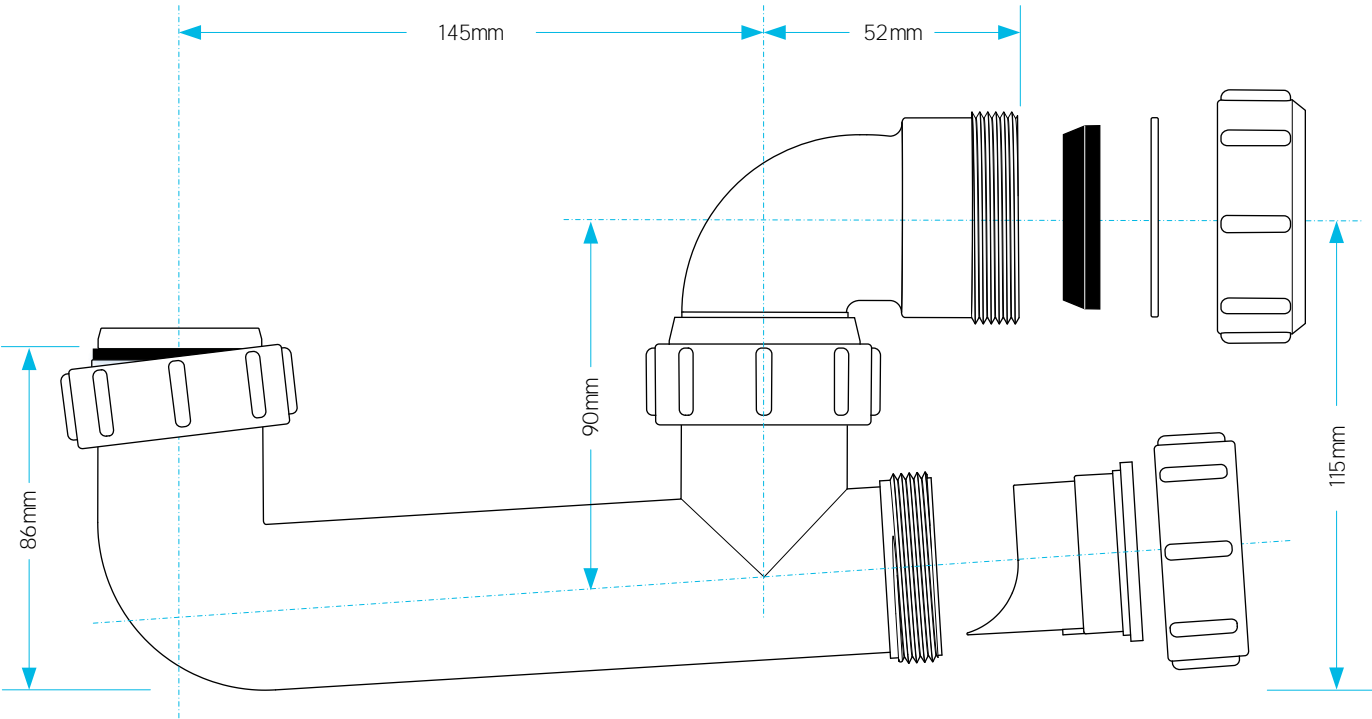

Technical Data Sheet

CODE:	WTB4050	© Viva Sanitary 21/07/2017	
DESCRIPTION:	1½" Bath Trap (50mm Seal)		
CATAGORY:	Waste Traps	DRAWN BY: RH	VERIFIED BY: AH