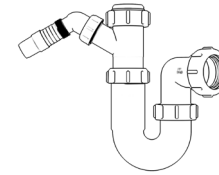

Product Code: WTB4076  
Description: 1 1/2" Bottle Trap  
Seal: 75mm

Product Code: WTB32T  
Description: 1 1/4" Telescopic Bottle Trap  
Seal: 75mm

Product Code: WTB40T  
Description: 1 1/2" Telescopic Bottle Trap  
Seal: 75mm

## Other Traps

Product Code: WTRT40  
Description: 1 1/2" Swivel Running Trap  
Seal: 75mm

Product Code: WTB4019  
Description: 1 1/2" x 19mm Seal Bath Trap  
Seal: 19mm

Product Code: WTB4050  
Description: 1 1/2" x 50mm Seal Bath Trap  
Seal: 50mm

Product Code: WTST01  
Description: 1 1/2" Sink Trap with Single 135° Nozzle  
Seal: 75mm

Product Code: WTST02  
Description: 1 1/2" Sink Trap with Twin 135° Nozzles  
Seal: 75mm

Product Code: WTBNH01  
Description: 1 1/2" Bowl & Half Kit  
Seal: 75mm

Product Code: WTTP32  
Description: 1 1/4" Telescopic 'P' Trap  
Seal: 75mm

Product Code: WTTP40  
Description: 1 1/2" Telescopic 'P' Trap  
Seal: 75mm

Product Code: WTKT32CE  
Description: 1 1/4" Straight Through Trap  
Seal: 75mm