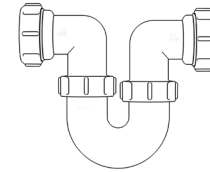

## Bottle Traps

Product Code: WTB3238  
Description: 1 1/4" Bottle Trap  
Seal: 38mm

Product Code: WTB3276  
Description: 1 1/4" Bottle Trap  
Seal: 75mm

Product Code: WTB4038  
Description: 1 1/2" Bottle Trap  
Seal: 38mm

Product Code: WTB4076  
Description: 1 1/2" Bottle Trap  
Seal: 75mm

Product Code: WTB32T  
Description: 1 1/4" Telescopic Bottle Trap  
Seal: 75mm

Product Code: WTB40T  
Description: 1 1/2" Telescopic Bottle Trap  
Seal: 75mm

## Other Traps

Product Code: WTRT40  
Description: 1 1/2" Swivel Running Trap  
Seal: 75mm

Product Code: WTB4019  
Description: 1 1/2" x 19mm Seal Bath Trap  
Seal: 19mm

Product Code: WTB4050  
Description: 1 1/2" x 50mm Seal Bath Trap  
Seal: 50mm

Product Code: WTST01  
Description: 1 1/2" Sink Trap with Single 135° Nozzle  
Seal: 75mm

Product Code: WTST02  
Description: 1 1/2" Sink Trap with Twin 135° Nozzles  
Seal: 75mm

Product Code: WTBNH01  
Description: 1 1/2" Bowl & Half Kit  
Seal: 75mm