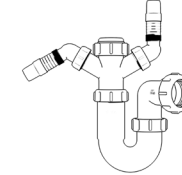

Product Code: WTB4076  
Description: 1 1/2" Bottle Trap  
Seal: 75mm

Product Code: WTB32T  
Description: 1 1/4" Telescopic Bottle Trap  
Seal: 75mm

Product Code: WTB40T  
Description: 1 1/2" Telescopic Bottle Trap  
Seal: 75mm

## Other Traps

Product Code: WTRT40  
Description: 1 1/2" Swivel Running Trap  
Seal: 75mm

Product Code: WTB4019  
Description: 1 1/2" x 19mm Seal Bath Trap  
Seal: 19mm

Product Code: WTB4050  
Description: 1 1/2" x 50mm Seal Bath Trap  
Seal: 50mm

Product Code: WTST01  
Description: 1 1/2" Sink Trap with Single 135° Nozzle  
Seal: 75mm

Product Code: WTST02  
Description: 1 1/2" Sink Trap with Twin 135° Nozzles  
Seal: 75mm

Product Code: WTBNH01  
Description: 1 1/2" Bowl & Half Kit  
Seal: 75mm

Product Code: WTTP32  
Description: 1 1/4" Telescopic 'P' Trap  
Seal: 75mm

Product Code: WTTP40  
Description: 1 1/2" Telescopic 'P' Trap  
Seal: 75mm

Product Code: WTKT32CE  
Description: 1 1/4" Straight Through Trap  
Seal: 75mm