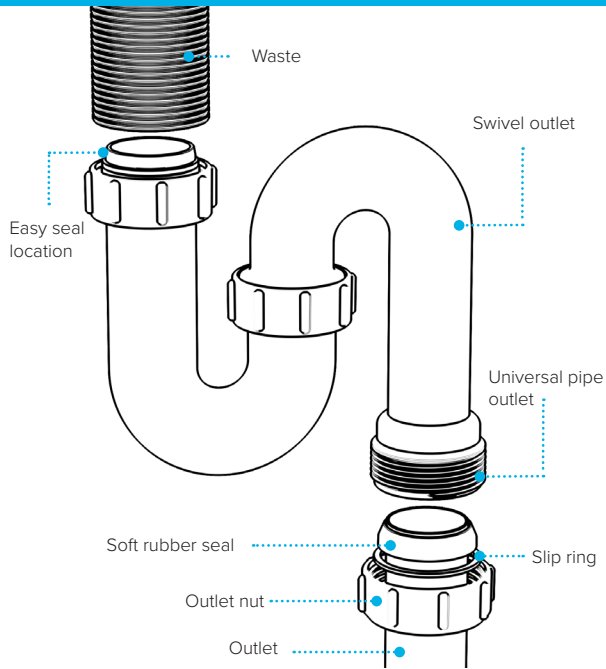

1 1/4" Swivel 'P' Trap

WARNING

We accept no liability for products fitted incorrectly, and where the correct testing procedures have not been used, resulting in the escape of water.

Please note: Save this instruction sheet for future reference
IMPORTANT: DO NOT use plumber's putty to seal this fitting

UK - Units 1-3 Capitol Trading Park, Kirkby Bank Road, Knowsley Industrial Estate, Liverpool, L33 7SY
EU - Authorised Rep Compliance Ltd., GroundFloor, 71 Lower Baggot Street, Dublin, D02 P593, Ireland.

For more information please contact us:

Tel: 0151 546 0531 E-mail: sales@vivasanitary.co.uk

Swivel "P" Traps

Swivel "S" Traps

Bottle Traps

Other Traps

Join Pro+ Installers club for exclusive benefits.

vivasanitary.co.uk/pro

Installation videos and further information available now.