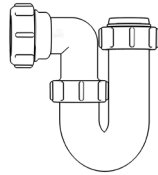

## WARNING

We accept no liability for products fitted incorrectly, and where the correct testing procedures have not been used, resulting in the escape of water.

Please note: Save this instruction sheet for future reference  
**IMPORTANT: DO NOT use plumber's putty to seal this fitting**

## Swivel "P" Traps

Product Code: WTP3276  
Description: 1 1/4" Swivel 'P' Trap  
Outlet: 32mm Seal: 75mm

Product Code: WTP4076  
Description: 1 1/2" Swivel 'P' Trap  
Outlet: 40mm Seal: 75mm

Product Code: WTST01  
Description: 1 1/2" Sink Trap with Single 135° Nozzle  
Seal: 75mm

Product Code: WTST02  
Description: 1 1/2" Sink Trap with Twin 135° Nozzles  
Seal: 75mm

Product Code: WTBNH01  
Description: 1 1/2" Bowl & Half Kit  
Seal: 75mm

Product Code: WTSH40  
Description: 1 1/2" Shower Trap (50mm Tray)  
Seal: 50mm

Product Code: WTSH90  
Description: 1 1/2" Shower Trap (90mm Tray)  
Seal: 50mm

Product Code: WTWM01  
Description: 1 1/2" Standpipe Trap  
Seal: 75mm