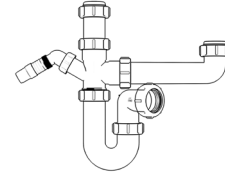

Product Code: WTB4076  
Description: 1 1/2" Bottle Trap  
Seal: 75mm

Product Code: WTB32T  
Description: 1 1/4" Telescopic Bottle Trap  
Seal: 75mm

Product Code: WTB40T  
Description: 1 1/2" Telescopic Bottle Trap  
Seal: 75mm

## Other Traps

Product Code: WTRT40  
Description: 1 1/2" Swivel Running Trap  
Seal: 75mm

Product Code: WTB4019  
Description: 1 1/2" x 19mm Seal Bath Trap  
Seal: 19mm

Product Code: WTB4050  
Description: 1 1/2" x 50mm Seal Bath Trap  
Seal: 50mm

Product Code: WTST01  
Description: 1 1/2" Sink Trap with Single 135° Nozzle  
Seal: 75mm

Product Code: WTST02  
Description: 1 1/2" Sink Trap with Twin 135° Nozzles  
Seal: 75mm

Product Code: WTBNH01  
Description: 1 1/2" Bowl & Half Kit  
Seal: 75mm

Product Code: WTTP32  
Description: 1 1/4" Telescopic 'P' Trap  
Seal: 75mm

Product Code: WTTP40  
Description: 1 1/2" Telescopic 'P' Trap  
Seal: 75mm

Product Code: WTKT32CE  
Description: 1 1/4" Straight Through Trap  
Seal: 75mm