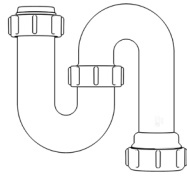

## Swivel "P" Traps

Product Code: WTP3276  
Description: 1 1/4" Swivel 'P' Trap  
Outlet: 32mm Seal: 75mm

Product Code: WTP4076  
Description: 1 1/2" Swivel 'P' Trap  
Outlet: 40mm Seal: 75mm

## Swivel "S" Traps

Product Code: WTS3276  
Description: 1 1/4" Swivel 'S' Trap  
Outlet: 32mm Seal: 75mm

Product Code: WTS4076  
Description: 1 1/2" Swivel 'S' Trap  
Outlet: 40mm Seal: 75mm

## Bottle Traps

Product Code: WTB3238  
Description: 1 1/4" Bottle Trap  
Seal: 38mm

Product Code: WTB3276  
Description: 1 1/4" Bottle Trap  
Seal: 75mm

Product Code: WTB4038  
Description: 1 1/2" Bottle Trap  
Seal: 38mm

Product Code: WTB4076  
Description: 1 1/2" Bottle Trap  
Seal: 75mm

Product Code: WTB32T  
Description: 1 1/4" Telescopic Bottle Trap  
Seal: 75mm

Product Code: WTB40T  
Description: 1 1/2" Telescopic Bottle Trap  
Seal: 75mm