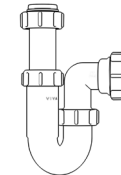

Product Code: WTB4076  
Description: 1 1/2" Bottle Trap  
Seal: 75mm

Product Code: WTB32T  
Description: 1 1/4" Telescopic Bottle Trap  
Seal: 75mm

Product Code: WTB40T  
Description: 1 1/2" Telescopic Bottle Trap  
Seal: 75mm

## Other Traps

Product Code: WTRT40  
Description: 1 1/2" Swivel Running Trap  
Seal: 75mm

Product Code: WTB4019  
Description: 1 1/2" x 19mm Seal Bath Trap  
Seal: 19mm

Product Code: WTB4050  
Description: 1 1/2" x 50mm Seal Bath Trap  
Seal: 50mm

Product Code: WTST01  
Description: 1 1/2" Sink Trap with Single 135° Nozzle  
Seal: 75mm

Product Code: WTST02  
Description: 1 1/2" Sink Trap with Twin 135° Nozzles  
Seal: 75mm

Product Code: WTBNH01  
Description: 1 1/2" Bowl & Half Kit  
Seal: 75mm

Product Code: WTTP32  
Description: 1 1/4" Telescopic 'P' Trap  
Seal: 75mm

Product Code: WTTP40  
Description: 1 1/2" Telescopic 'P' Trap  
Seal: 75mm

Product Code: WTKT32CE  
Description: 1 1/4" Straight Through Trap  
Seal: 75mm