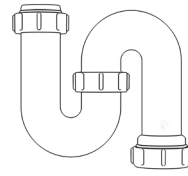

## Swivel "P" Traps

Product Code: WTP3276  
Description: 1 1/4" Swivel 'P' Trap  
Outlet: 32mm Seal: 75mm

Product Code: WTP4076  
Description: 1 1/2" Swivel 'P' Trap  
Outlet: 40mm Seal: 75mm

## Swivel "S" Traps

Product Code: WTS3276  
Description: 1 1/4" Swivel 'S' Trap  
Outlet: 32mm Seal: 75mm

Product Code: WTS4076  
Description: 1 1/2" Swivel 'S' Trap  
Outlet: 40mm Seal: 75mm

## Bottle Traps

Product Code: WTB3238  
Description: 1 1/4" Bottle Trap  
Seal: 38mm

Product Code: WTB3276  
Description: 1 1/4" Bottle Trap  
Seal: 75mm

Product Code: WTB4038  
Description: 1 1/2" Bottle Trap  
Seal: 38mm