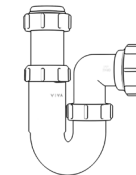

Product Code: WTB4076  
Description: 1 1/2" Bottle Trap  
Seal: 75mm

Product Code: WTB32T  
Description: 1 1/4" Telescopic Bottle Trap  
Seal: 75mm

Product Code: WTB40T  
Description: 1 1/2" Telescopic Bottle Trap  
Seal: 75mm

## Other Traps

Product Code: WTRT40  
Description: 1 1/2" Swivel Running Trap  
Seal: 75mm

Product Code: WTB4019  
Description: 1 1/2" x 19mm Seal Bath Trap  
Seal: 19mm

Product Code: WTB4050  
Description: 1 1/2" x 50mm Seal Bath Trap  
Seal: 50mm

Product Code: WTST01  
Description: 1 1/2" Sink Trap with Single 135° Nozzle  
Seal: 75mm

Product Code: WTST02  
Description: 1 1/2" Sink Trap with Twin 135° Nozzles  
Seal: 75mm

Product Code: WTBNH01  
Description: 1 1/2" Bowl & Half Kit  
Seal: 75mm

Product Code: WTTP32  
Description: 1 1/4" Telescopic 'P' Trap  
Seal: 75mm

Product Code: WTTP40  
Description: 1 1/2" Telescopic 'P' Trap  
Seal: 75mm

Product Code: WTKT32CE  
Description: 1 1/4" Straight Through Trap  
Seal: 75mm