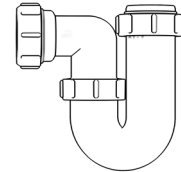

## Swivel "P" Traps

Product Code: WTP3276  
Description: 1 1/4" Swivel 'P' Trap  
Outlet: 32mm Seal: 75mm

Product Code: WTP4076  
Description: 1 1/2" Swivel 'P' Trap  
Outlet: 40mm Seal: 75mm

## Swivel "S" Traps

Product Code: WTS3276  
Description: 1 1/4" Swivel 'S' Trap  
Outlet: 32mm Seal: 75mm

Product Code: WTS4076  
Description: 1 1/2" Swivel 'S' Trap  
Outlet: 40mm Seal: 75mm

## Bottle Traps

Product Code: WTB3238  
Description: 1 1/4" Bottle Trap  
Seal: 38mm

Product Code: WTB3276  
Description: 1 1/4" Bottle Trap  
Seal: 75mm

Product Code: WTB4038  
Description: 1 1/2" Bottle Trap  
Seal: 38mm

Product Code: WTST01  
Description: 1 1/2" Sink Trap with Single 135° Nozzle  
Seal: 75mm

Product Code: WTST02  
Description: 1 1/2" Sink Trap with Twin 135° Nozzles  
Seal: 75mm

Product Code: WTBNH01  
Description: 1 1/2" Bowl & Half Kit  
Seal: 75mm