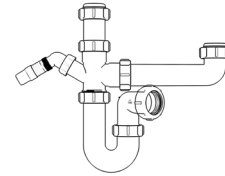

Product Code: WTBT4038
Description: 1/2" Bottle Trap
Seal: 38mm

Product Code: WTBT4076
Description: 1/2" Bottle Trap
Seal: 75mm

Product Code: WTBT32T
Description: 1/4" Telescopic Bottle Trap
Seal: 75mm

Product Code: WTBT40T
Description: 1/2" Telescopic Bottle Trap
Seal: 75mm

Other Traps

Product Code: WTRT40
Description: 1/2" Swivel Running Trap
Seal: 75mm

Product Code: WTB4019
Description: 1/2" x 19mm Seal Bath Trap
Seal: 19mm

Product Code: WTB4050
Description: 1/2" x 50mm Seal Bath Trap
Seal: 50mm

Product Code: WTST01
Description: 1/2" Sink Trap with Single 135° Nozzle
Seal: 75mm

Product Code: WTST02
Description: 1/2" Sink Trap with Twin 135° Nozzles
Seal: 75mm

Product Code: WTBNH01
Description: 1/2" Bowl & Half Kit
Seal: 75mm

Product Code: WTTP32
Description: 1/4" Telescopic 'P' Trap
Seal: 75mm

Product Code: WTTP40
Description: 1/2" Telescopic 'P' Trap
Seal: 75mm

Product Code: WTKT32CE
Description: 1/2" Straight Through Trap
Seal: 75mm