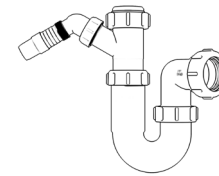

Product Code: WTBT4038
Description: 1/2" Bottle Trap
Seal: 38mm

Product Code: WTBT4076
Description: 1/2" Bottle Trap
Seal: 75mm

Product Code: WTBT32T
Description: 1/4" Telescopic Bottle Trap
Seal: 75mm

Product Code: WTBT40T
Description: 1/2" Telescopic Bottle Trap
Seal: 75mm

Other Traps

Product Code: WTRT40
Description: 1/2" Swivel Running Trap
Seal: 75mm

Product Code: WTB4019
Description: 1/2" x 19mm Seal Bath Trap
Seal: 19mm

Product Code: WTB4050
Description: 1/2" x 50mm Seal Bath Trap
Seal: 50mm

Product Code: WTST01
Description: 1/2" Sink Trap with Single 135° Nozzle
Seal: 75mm

Product Code: WTST02
Description: 1/2" Sink Trap with Twin 135° Nozzles
Seal: 75mm

Product Code: WTBNH01
Description: 1/2" Bowl & Half Kit
Seal: 75mm

Product Code: WTTP32
Description: 1/4" Telescopic 'P' Trap
Seal: 75mm

Product Code: WTTP40
Description: 1/2" Telescopic 'P' Trap
Seal: 75mm

Product Code: WTKT32CE
Description: 1/2" Straight Through Trap
Seal: 75mm