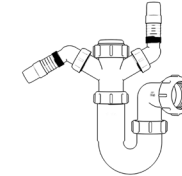

Product Code: WTBT4038
Description: 1/2" Bottle Trap
Seal: 38mm

Product Code: WTBT4076
Description: 1/2" Bottle Trap
Seal: 75mm

Product Code: WTBT32T
Description: 1/4" Telescopic Bottle Trap
Seal: 75mm

Product Code: WTBT40T
Description: 1/2" Telescopic Bottle Trap
Seal: 75mm

Other Traps

Product Code: WTRT40
Description: 1/2" Swivel Running Trap
Seal: 75mm

Product Code: WTB4019
Description: 1/2" x 19mm Seal Bath Trap
Seal: 19mm

Product Code: WTB4050
Description: 1/2" x 50mm Seal Bath Trap
Seal: 50mm

Product Code: WTST01
Description: 1/2" Sink Trap with Single 135° Nozzle
Seal: 75mm

Product Code: WTST02
Description: 1/2" Sink Trap with Twin 135° Nozzles
Seal: 75mm

Product Code: WTBNH01
Description: 1/2" Bowl & Half Kit
Seal: 75mm

Product Code: WTTP32
Description: 1/4" Telescopic 'P' Trap
Seal: 75mm

Product Code: WTTP40
Description: 1/2" Telescopic 'P' Trap
Seal: 75mm

Product Code: WTKT32CE
Description: 1/2" Straight Through Trap
Seal: 75mm