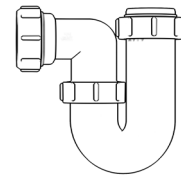

Swivel "P" Traps

Product Code: WTP3276
Description: 1/4" Swivel 'P' Trap
Outlet: 32mm Seal: 75mm

Product Code: WTP4076
Description: 1/2" Swivel 'P' Trap
Outlet: 40mm Seal: 75mm

Swivel "S" Traps

Product Code: WTS3276
Description: 1/4" Swivel 'S' Trap
Outlet: 32mm Seal: 75mm

Product Code: WTS4076
Description: 1/2" Swivel 'S' Trap
Outlet: 40mm Seal: 75mm

Bottle Traps

Product Code: WTBT3238
Description: 1/4" Bottle Trap
Seal: 38mm

Product Code: WTBT3276
Description: 1/4" Bottle Trap
Seal: 75mm

Product Code: WTBT4038
Description: 1/2" Bottle Trap
Seal: 38mm

Product Code: WTBT4076
Description: 1/2" Bottle Trap
Seal: 75mm

Product Code: WTBT32T
Description: 1/4" Telescopic Bottle Trap
Seal: 75mm

Product Code: WTBT40T
Description: 1/2" Telescopic Bottle Trap
Seal: 75mm

Product Code: WTST01
Description: 1/2" Sink Trap with Single 135° Nozzle
Seal: 75mm

Product Code: WTST02
Description: 1/2" Sink Trap with Twin 135° Nozzles
Seal: 75mm

Product Code: WTBNH01
Description: 1/2" Bowl & Half Kit
Seal: 75mm