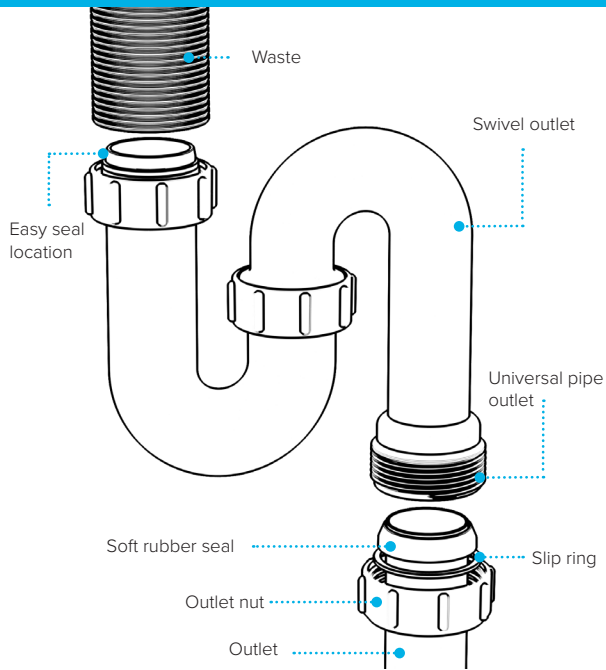

1 1/4" Swivel 'P' Trap

WARNING

We accept no liability for products fitted incorrectly, and where the correct testing procedures have not been used, resulting in the escape of water.

Please note: Save this instruction sheet for future reference
IMPORTANT: DO NOT use plumber's putty to seal this fitting

Swivel "P" Traps

Product Code: WTP3276
Description: 1/4" Swivel 'P' Trap
Outlet: 32mm Seal: 75mm

Product Code: WTP4076
Description: 1/2" Swivel 'P' Trap
Outlet: 40mm Seal: 75mm

Swivel "S" Traps

Product Code: WTS3276
Description: 1/4" Swivel 'S' Trap
Outlet: 32mm Seal: 75mm

Product Code: WTTP32
Description: 1/4" Telescopic 'P' Trap
Seal: 75mm

Product Code: WTTP40
Description: 1/2" Telescopic 'P' Trap
Seal: 75mm

Product Code: WTKT32CE
Description: 1/2" Straight Through Trap
Seal: 75mm

Product Code: WTSH40
Description: 1/2" Shower Trap (50mm Tray)
Seal: 50mm

Product Code: WTSH90
Description: 1/2" Shower Trap (90mm Tray)
Seal: 50mm

Product Code: WTWM01
Description: 1/2" Standpipe Trap
Seal: 75mm