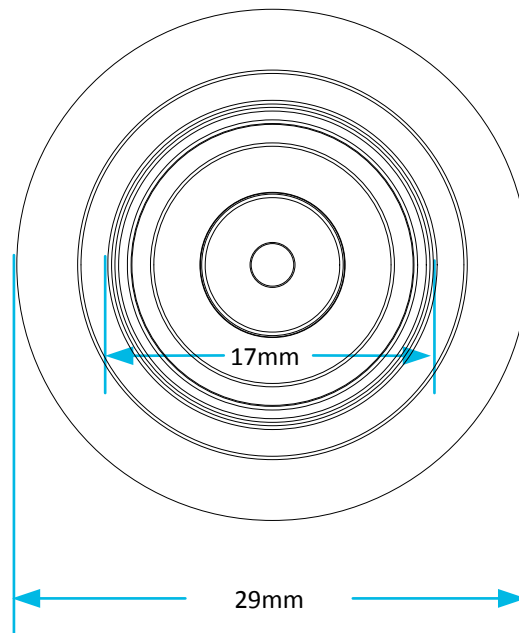

Technical Data Sheet

© Viva Sanitary
18/08/2015

Code:	UNI/SD	Description:	Skylo Unifill & Side Entry Diaphragm Washer
-------	---------------	--------------	--