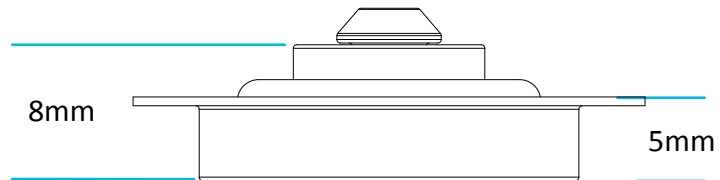

Technical Data Sheet

© Viva Sanitary
18/08/2015

Code:	UNI/SD	Description:	Skylo Unifill & Side Entry Diaphragm Washer
-------	---------------	--------------	--