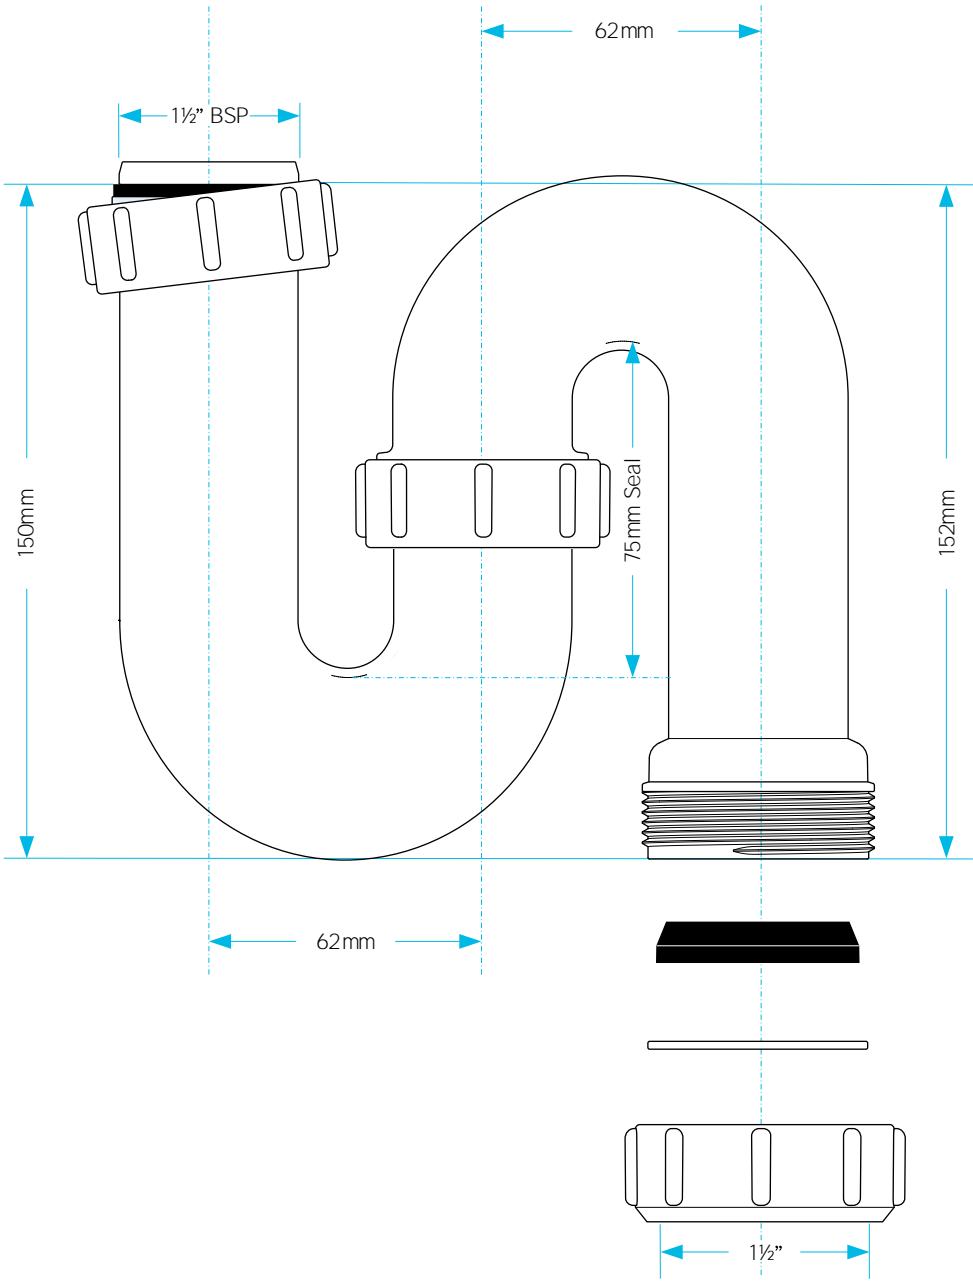

Technical Data Sheet

CODE: WTS4076

DESCRIPTION: 1 1/2" Swivel S Trap

CATAGORY: Waste Traps

© Viva Sanitary
29/08/2018

DRAWN BY: RH

VERIFIED BY: AH