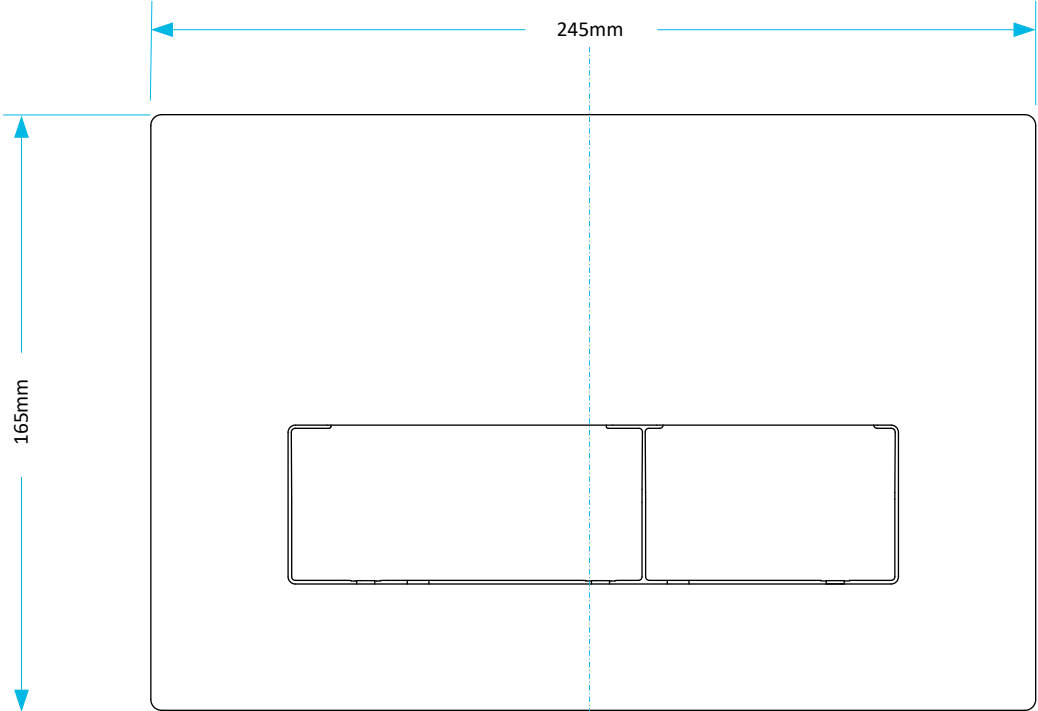

Technical Data Sheet

CODE:	ULTRA23	© Viva Sanitary 03/04/2023			
DESCRIPTION:	Skylo Ultra23 Gloss White Dual Flush Plate				
CATAGORY:	Cisterns	DRAWN BY:	RH	VERIFIED BY:	AH