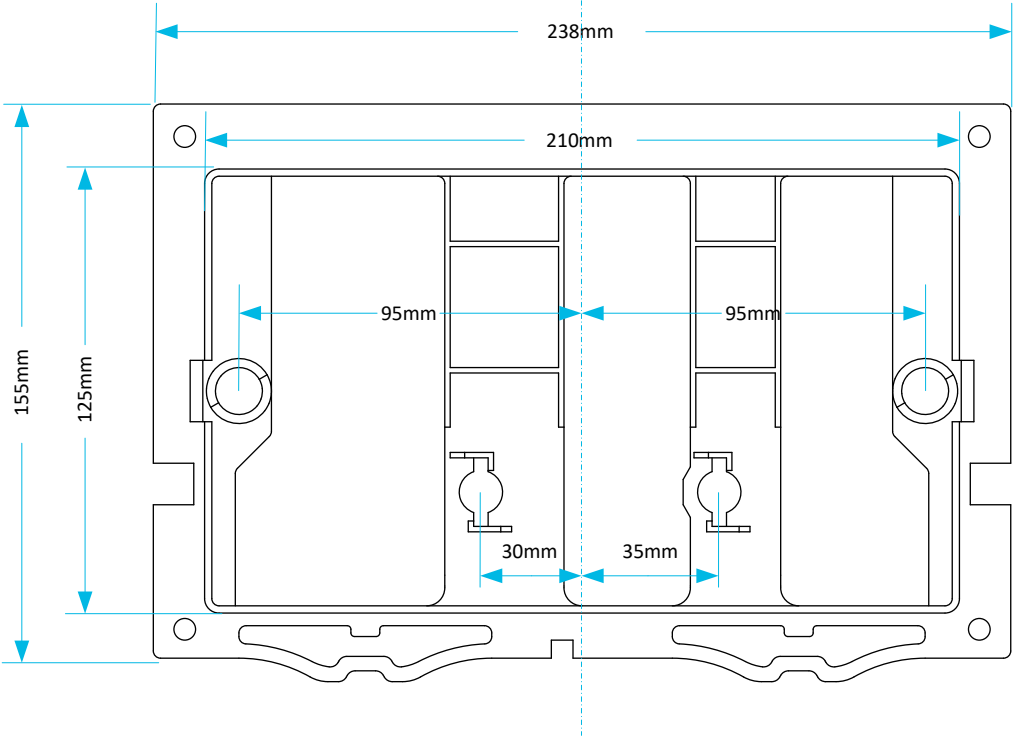

Technical Data Sheet

CODE:	ULTRA23	© Viva Sanitary 03/04/2023			
DESCRIPTION:	Skylo Ultra23 Gloss White Dual Flush Plate				
CATAGORY:	Cisterns	DRAWN BY:	RH	VERIFIED BY:	AH