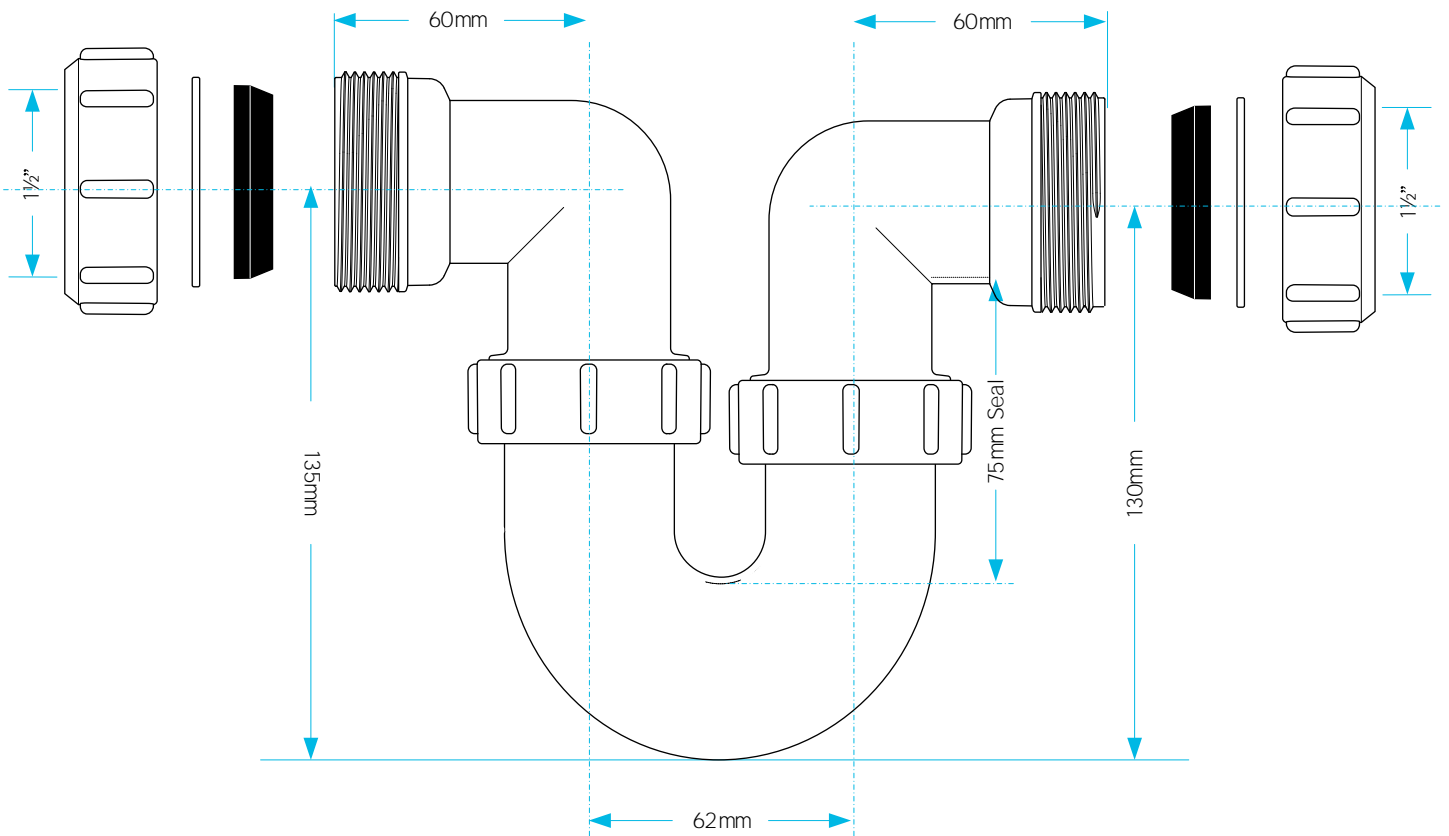

# Technical Data Sheet

CODE:

WTRT40

DESCRIPTION:

1 1/2" Swivel Running Trap

CATAGORY:

Waste Traps

© Viva Sanitary  
22/09/2018

DRAWN BY:

RH

VERIFIED BY:

AH