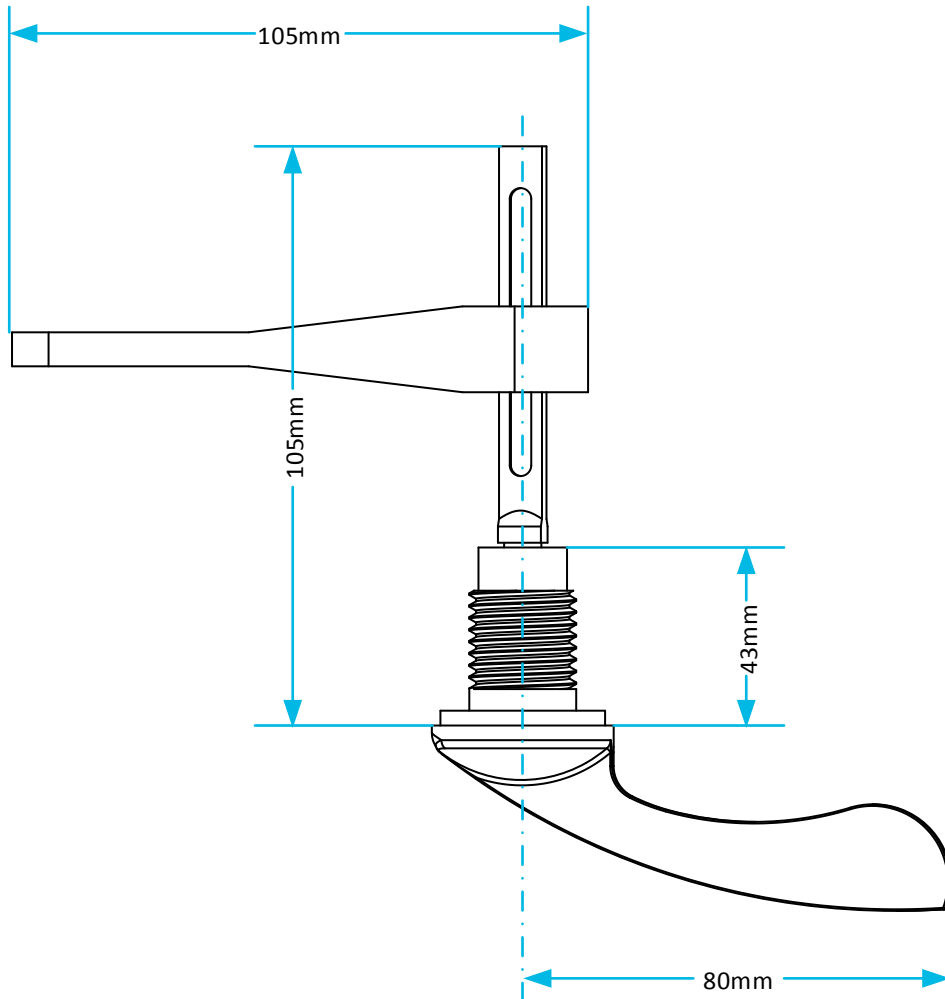

# Technical Data Sheet

© Viva Sanitary  
18/08/2015

Code:

**PP0008E/A**

Description:

**3/8" Toilet Handle Kit**