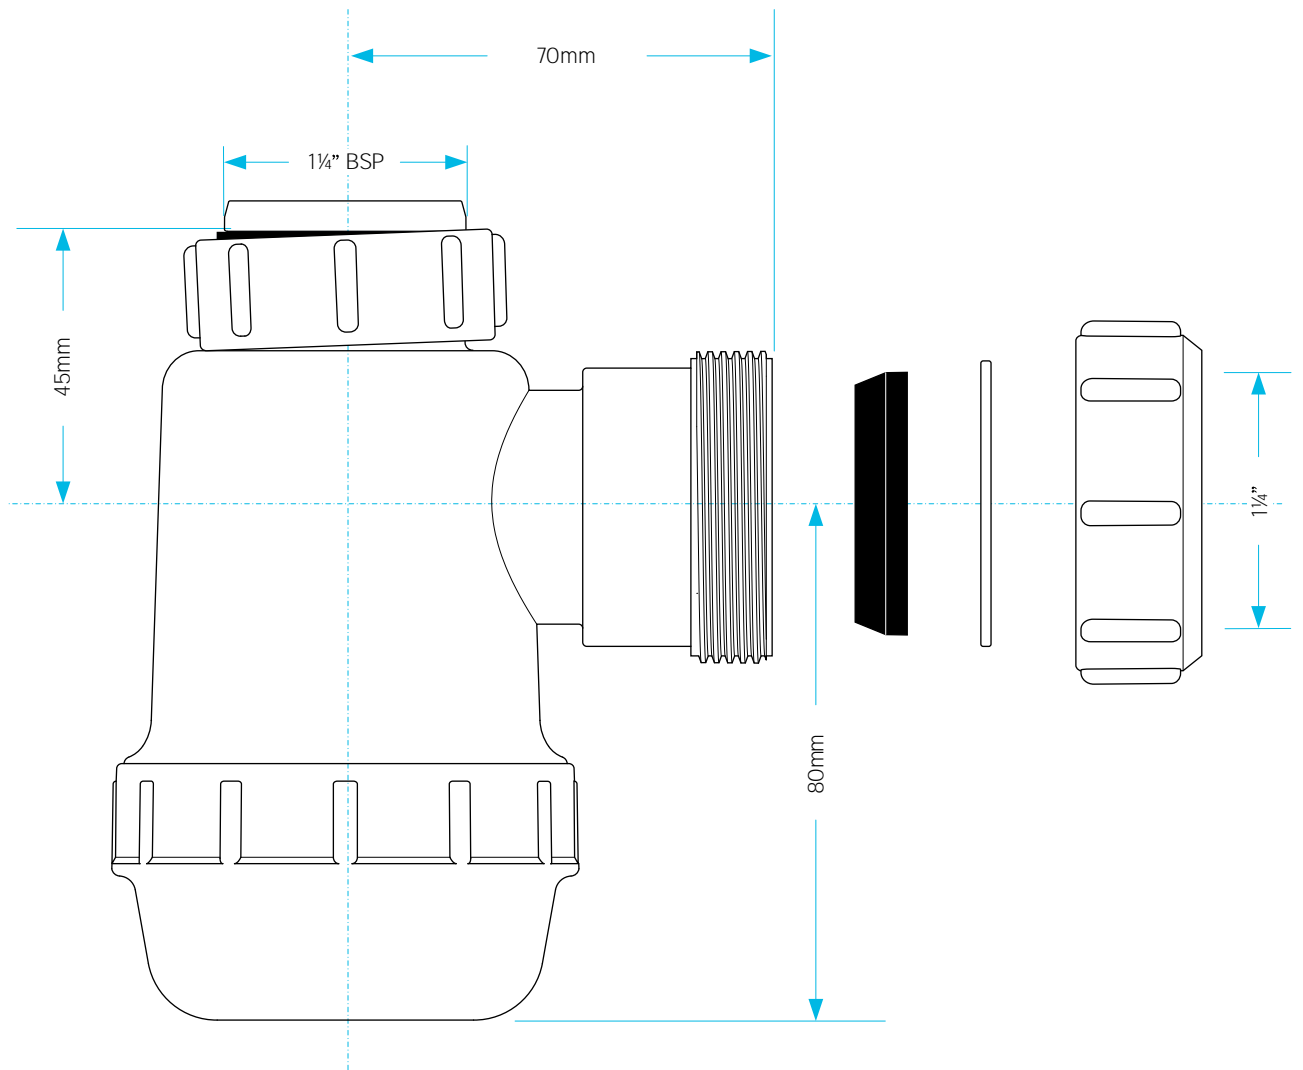

# Technical Data Sheet

CODE:

WTBT3238

DESCRIPTION:

1/4" Bottle Trap (38mm Seal)

CATAGORY:

Waste Traps

© Viva Sanitary  
23/02/2019

DRAWN BY:

RH

VERIFIED BY:

AH