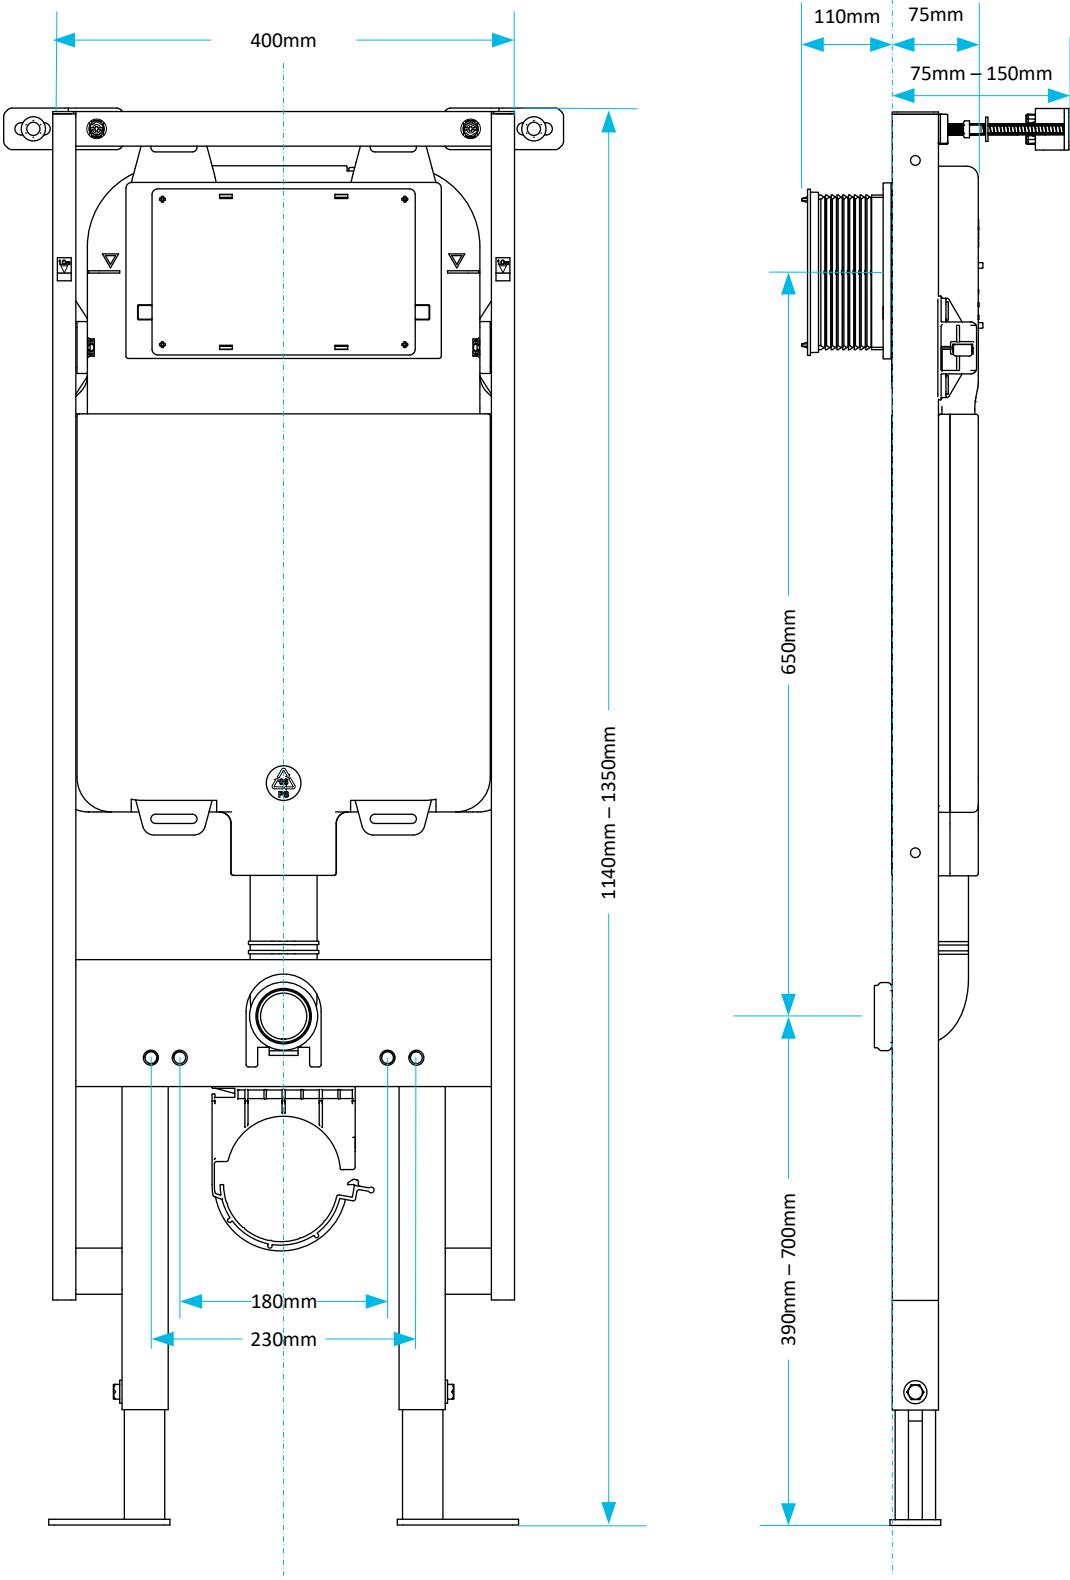

Technical Data Sheet

CODE:	SKYWHF01
DESCRIPTION:	Skylo ULTRA Wall Hung Frame
CATAGORY:	Cisterns

<p>© Viva Sanitary 03/04/2023</p>	
DRAWN BY:	RH
VERIFIED BY:	AH