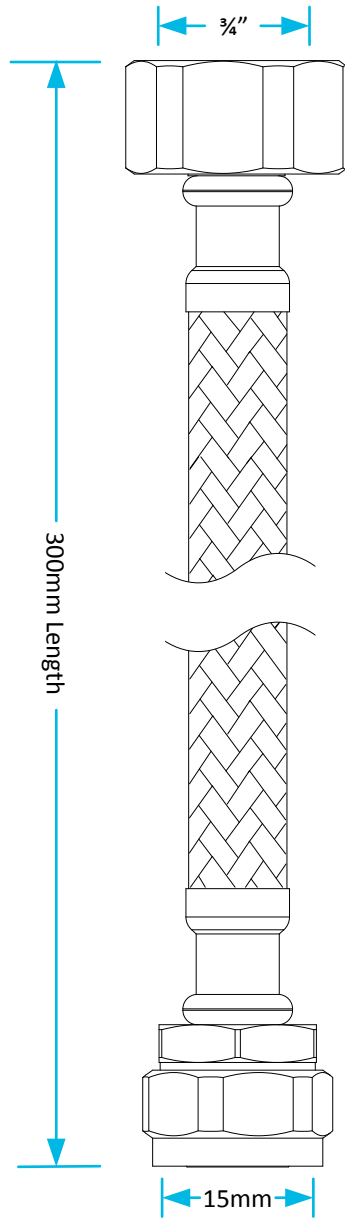

Technical DATA Sheet

Code:

SSH4

Description:

$\frac{3}{4}$ " x 15mm Flexible Connector
(300mm Length)