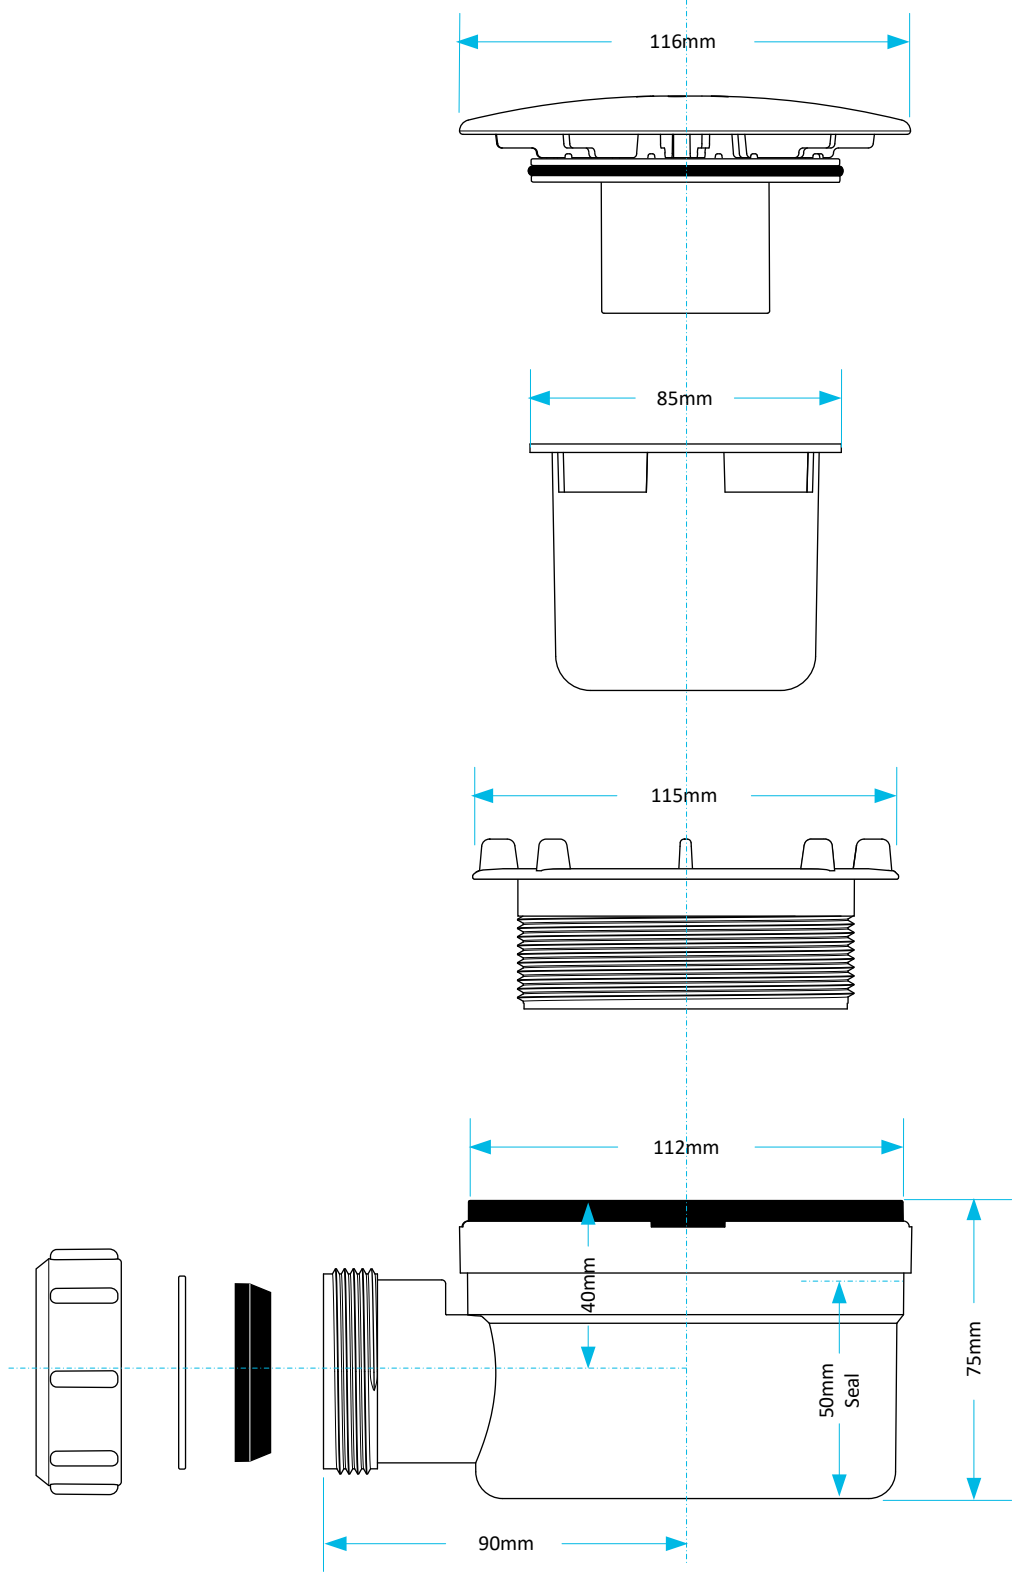

Technical Data Sheet

<p>CODE:</p> <p>WTSH90/B</p>	<p>© Viva Sanitary 19/03/2021</p>	
<p>DESCRIPTION:</p> <p>90mm Shower Trap (Black Top)</p>		
<p>CATAGORY:</p> <p>Waste Traps</p>	<p>DRAWN BY:</p> <p>RH</p>	<p>VERIFIED BY:</p> <p>AH</p>