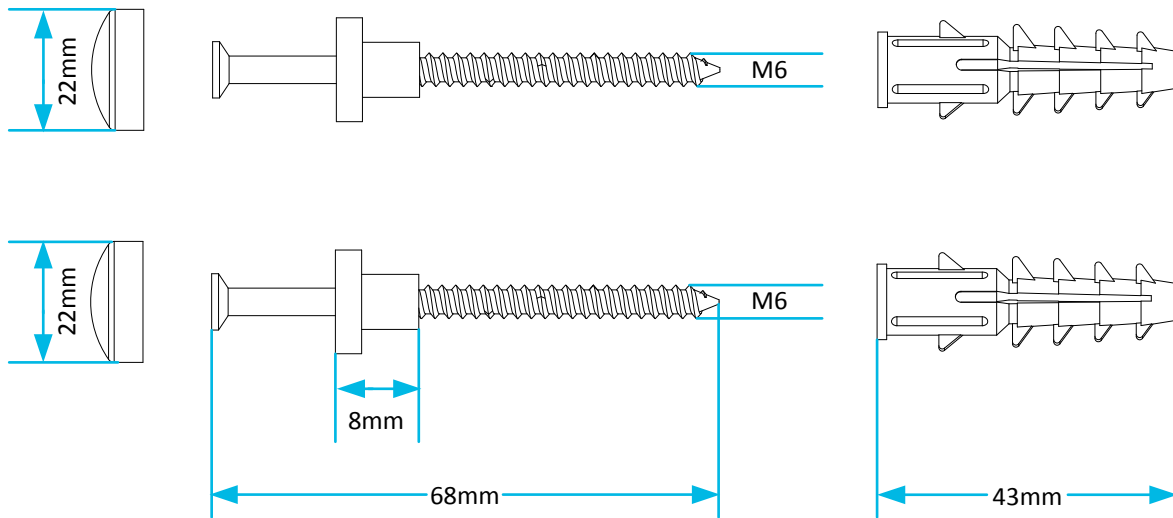

# Technical Data Sheet

© Viva Sanitary  
18/08/2015

Code:

**PP0028/A**

Description:

**Straight Toilet Pan Fixing Kit (Chrome Cap)**